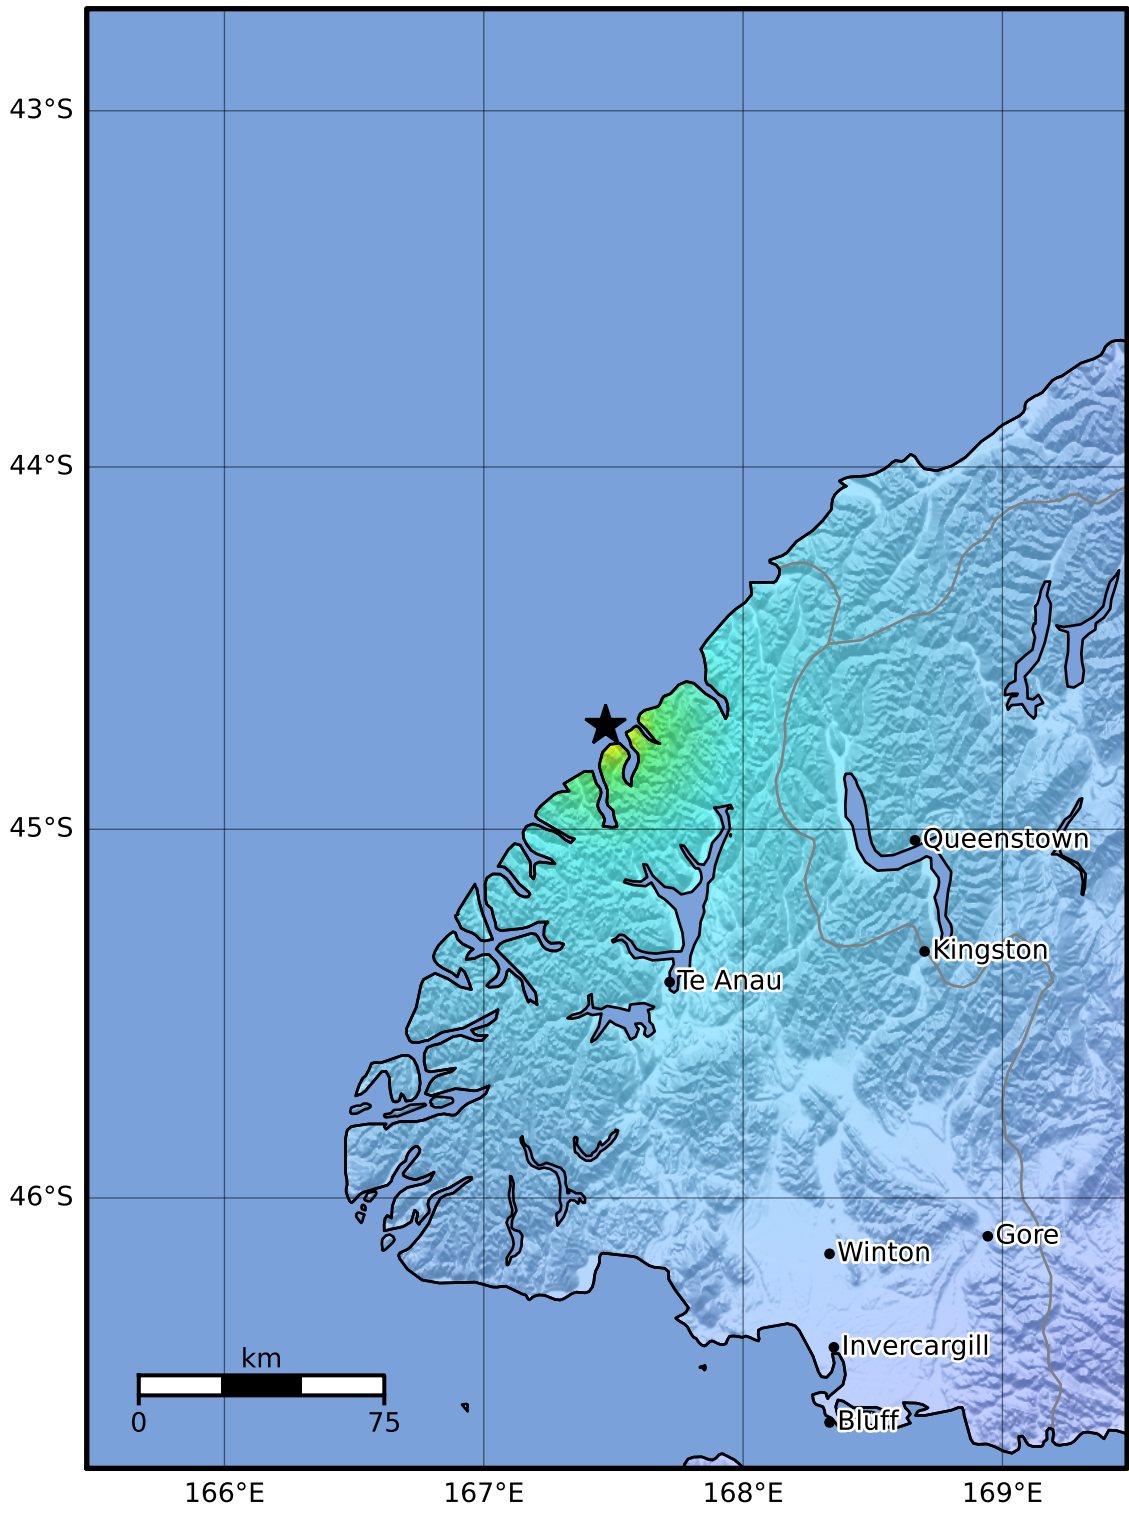

Macroseismic Intensity Map GNS Science

ShakeMap: Fiordland

Jan 08, 2023 06:18:09 UTC M4.5 S44.72 E167.47 Depth: 5.0km ID:2023p019628

SHAKING	Not felt	Weak	Light	Moderate	Strong	Very strong	Severe	Violent	Extreme
DAMAGE	None	None	None	Very light	Light	Moderate	Moderate/heavy	Heavy	Very heavy
PGA(%g)	<0.0464	0.29	1.63	5.16	12.5	22.4	40.2	72.2	>129
PGV(cm/s)	<0.0215	0.125	1.04	4.31	14.5	26.4	48.3	88.4	>162
INTENSITY	I	II-III	IV	V	VI	VII	VIII	IX	X+

Scale based on Moratalla et al.(2021) and Worden et al.(2012) Version 1: Processed 2023-01-08T06:27:05Z
 Δ Seismic Instrument ○ Reported Intensity ★ Epicenter