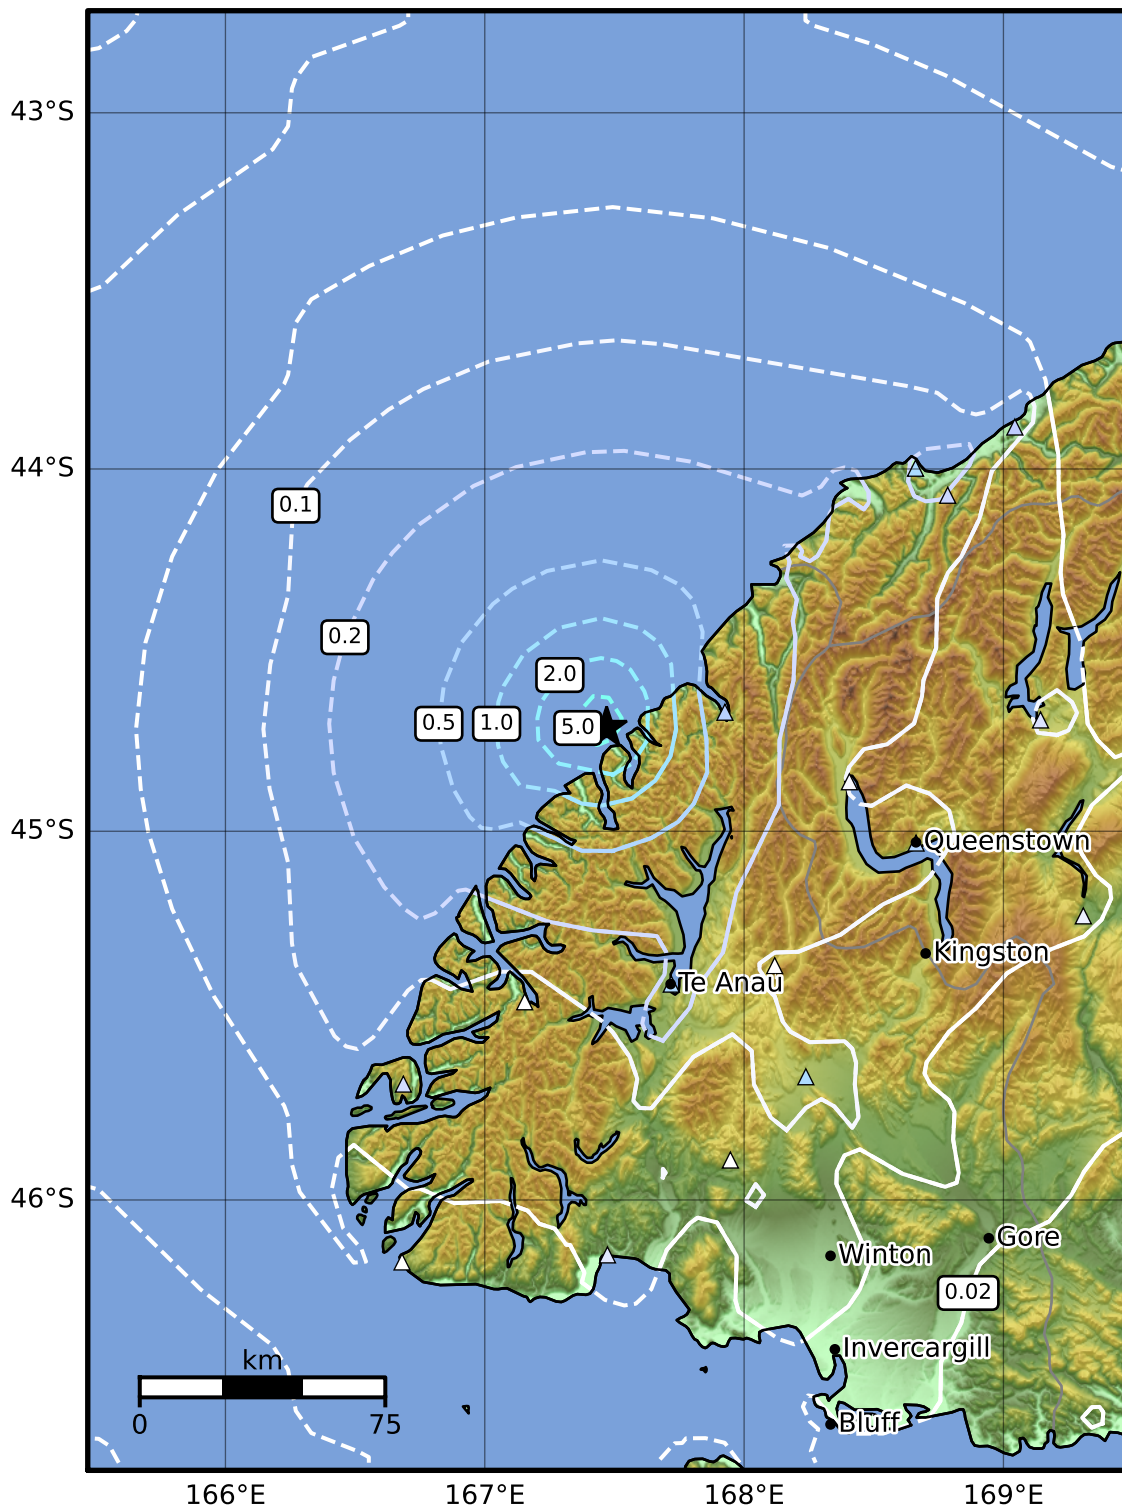

0.3 Second Peak Spectral Acceleration Map GNS Science

ShakeMap: Fiordland

Jan 08, 2023 06:18:09 UTC M4.5 S44.72 E167.47 Depth: 5.0km ID:2023p019628

SA(0.3) (%g)	0.1	0.2	0.5	1	2	5	10	20	50	100	200
--------------	-----	-----	-----	---	---	---	----	----	----	-----	-----

Scale based on Moratalla et al.(2021) and Worden et al.(2012) Version 3: Processed 2023-01-08T06:38:28Z

△ Seismic Instrument ○ Reported Intensity ★ Epicenter