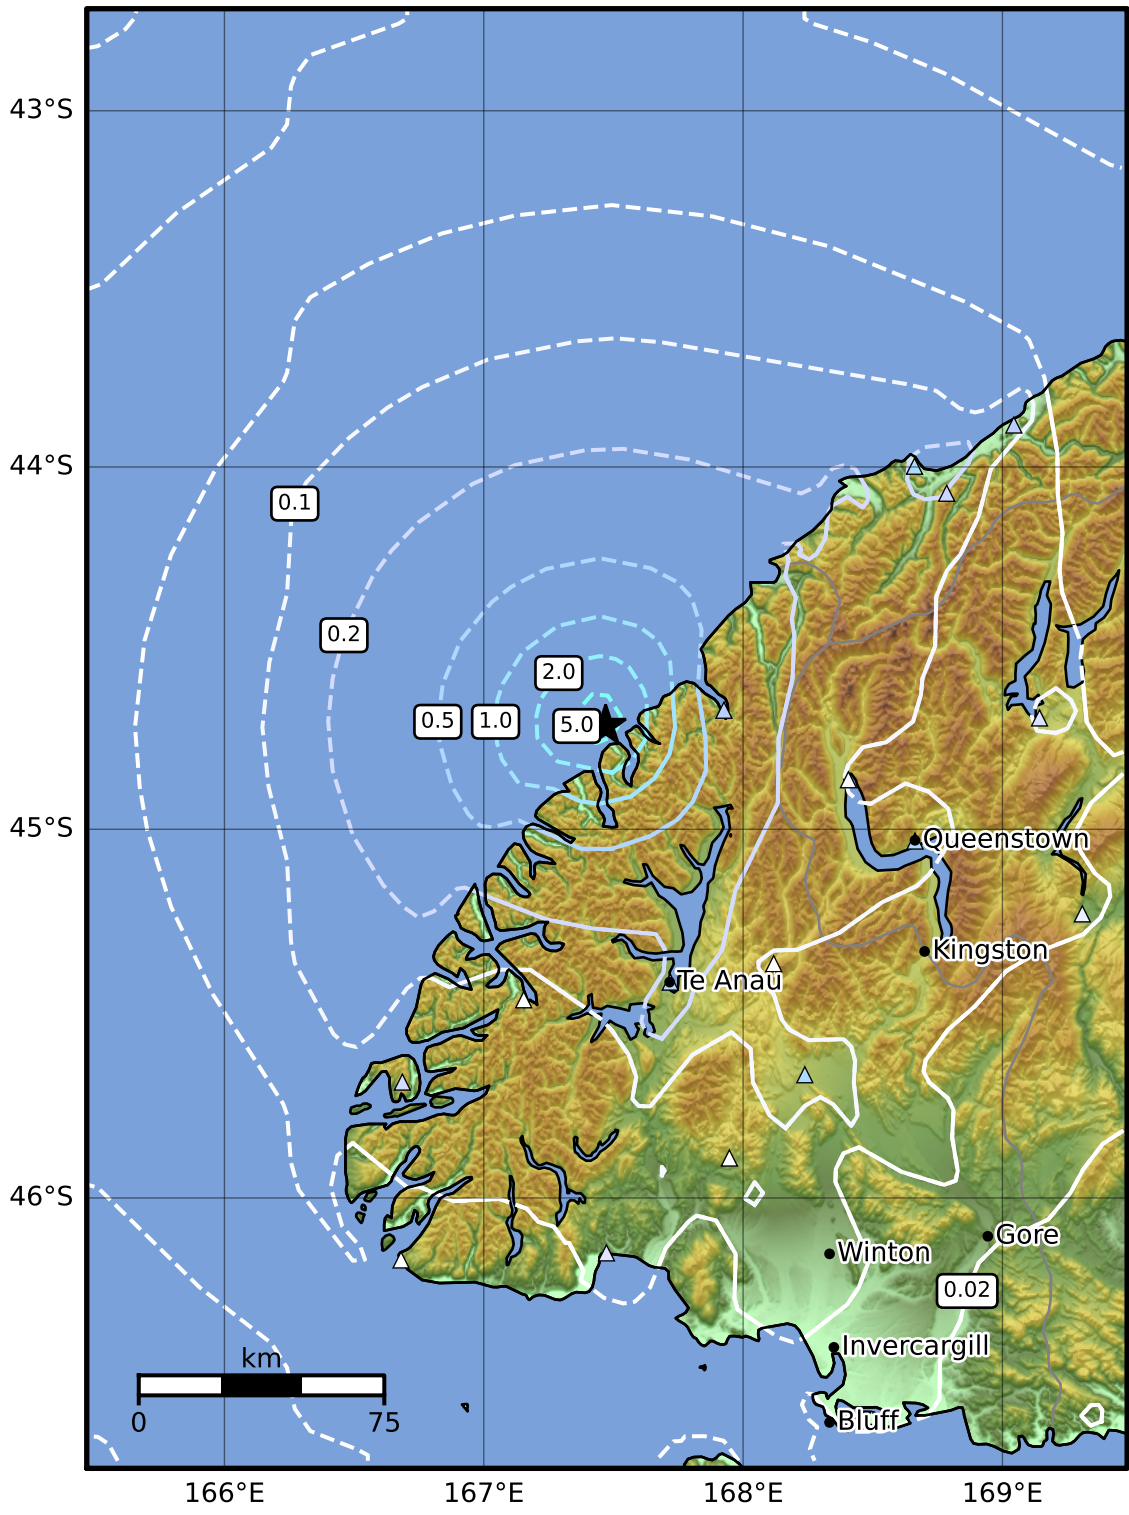

0.3 Second Peak Spectral Acceleration Map GNS Science
ShakeMap: Fiordland

Jan 08, 2023 06:18:09 UTC M4.5 S44.72 E167.47 Depth: 5.0km ID:2023p019628

SA(0.3) (%g)	0.1	0.2	0.5	1	2	5	10	20	50	100	200
--------------	-----	-----	-----	---	---	---	----	----	----	-----	-----

Scale based on Moratalla et al.(2021) and Worden et al.(2012) Version 6: Processed 2023-01-08T07:18:59Z

△ Seismic Instrument ○ Reported Intensity ★ Epicenter