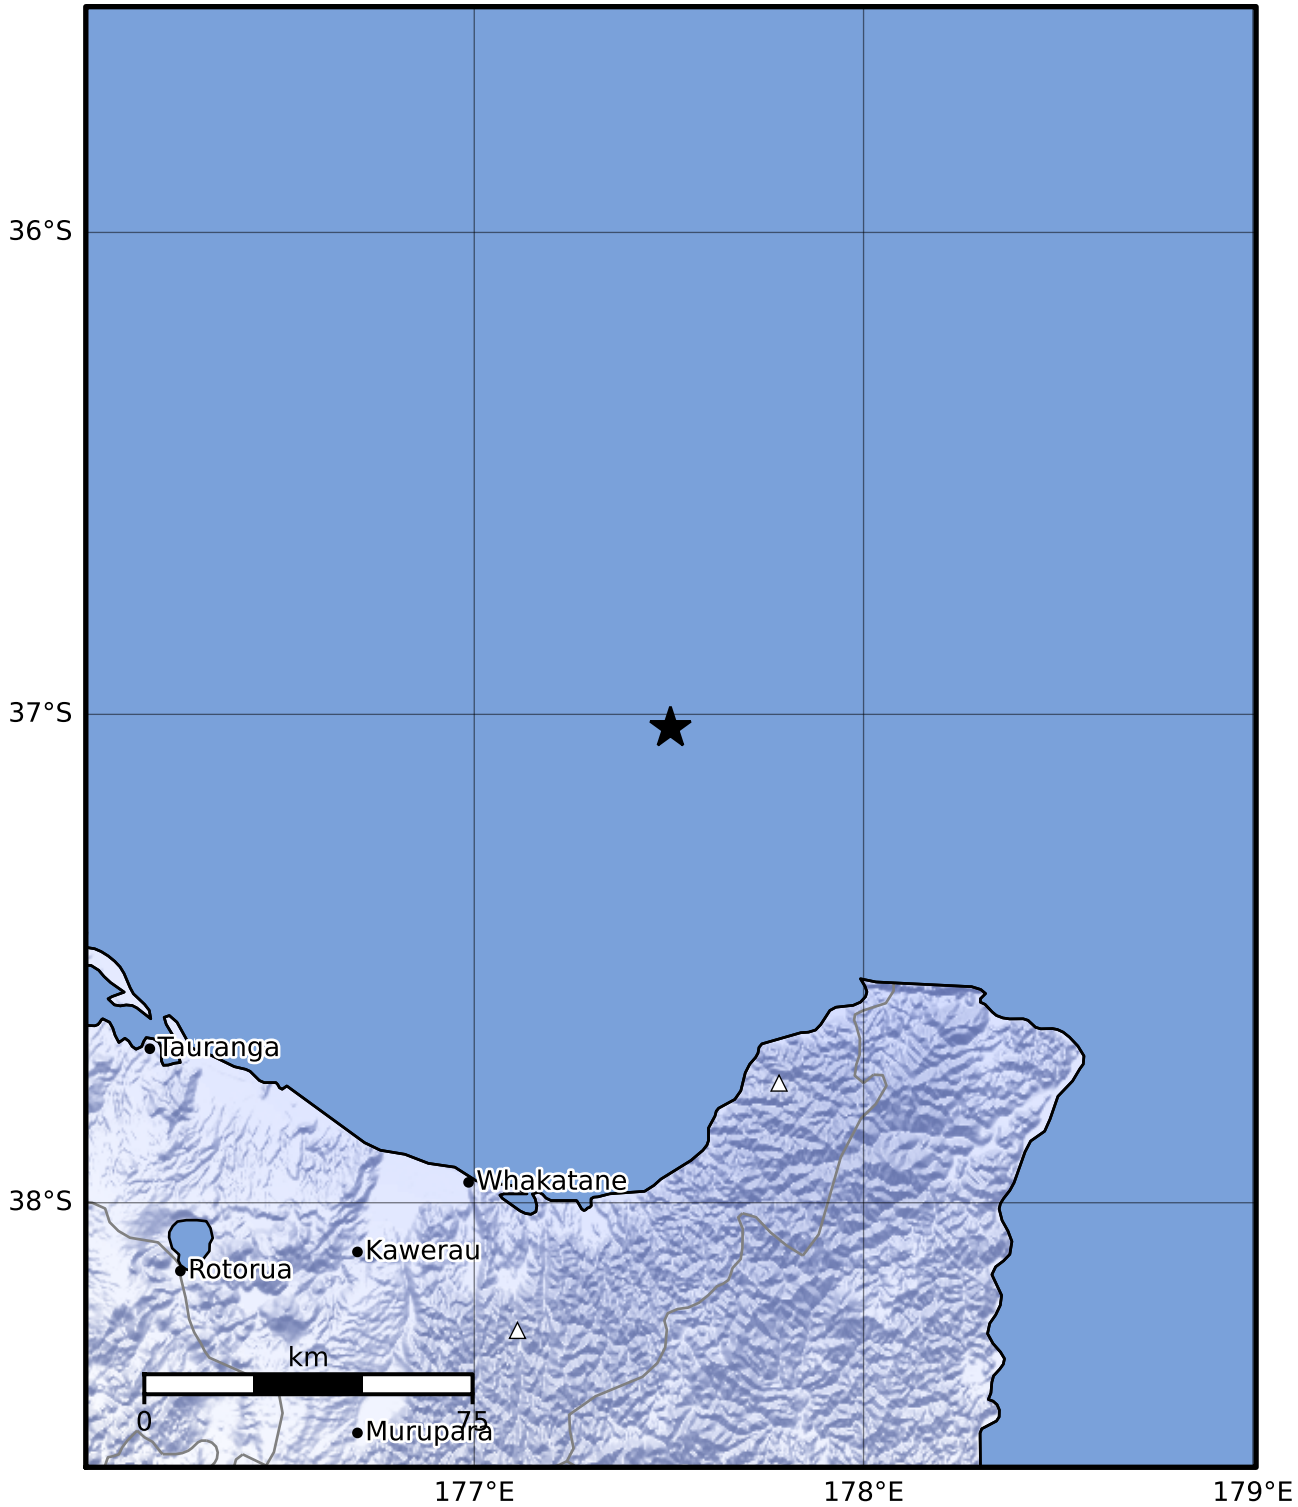

Macroseismic Intensity Map GNS Science

ShakeMap: Raukumara Plain

Jan 08, 2023 18:03:48 UTC M3.5 S37.03 E177.50 Depth: 108.5km ID:2023p020953

SHAKING	Not felt	Weak	Light	Moderate	Strong	Very strong	Severe	Violent	Extreme
DAMAGE	None	None	None	Very light	Light	Moderate	Moderate/heavy	Heavy	Very heavy
PGA(%g)	<0.0464	0.29	1.63	5.16	12.5	22.4	40.2	72.2	>129
PGV(cm/s)	<0.0215	0.125	1.04	4.31	14.5	26.4	48.3	88.4	>162
INTENSITY	I	II-III	IV	V	VI	VII	VIII	IX	X+

Scale based on Moratalla et al.(2021) and Worden et al.(2012) Version 8: Processed 2023-01-09T00:04:35Z

△ Seismic Instrument ○ Reported Intensity ★ Epicenter