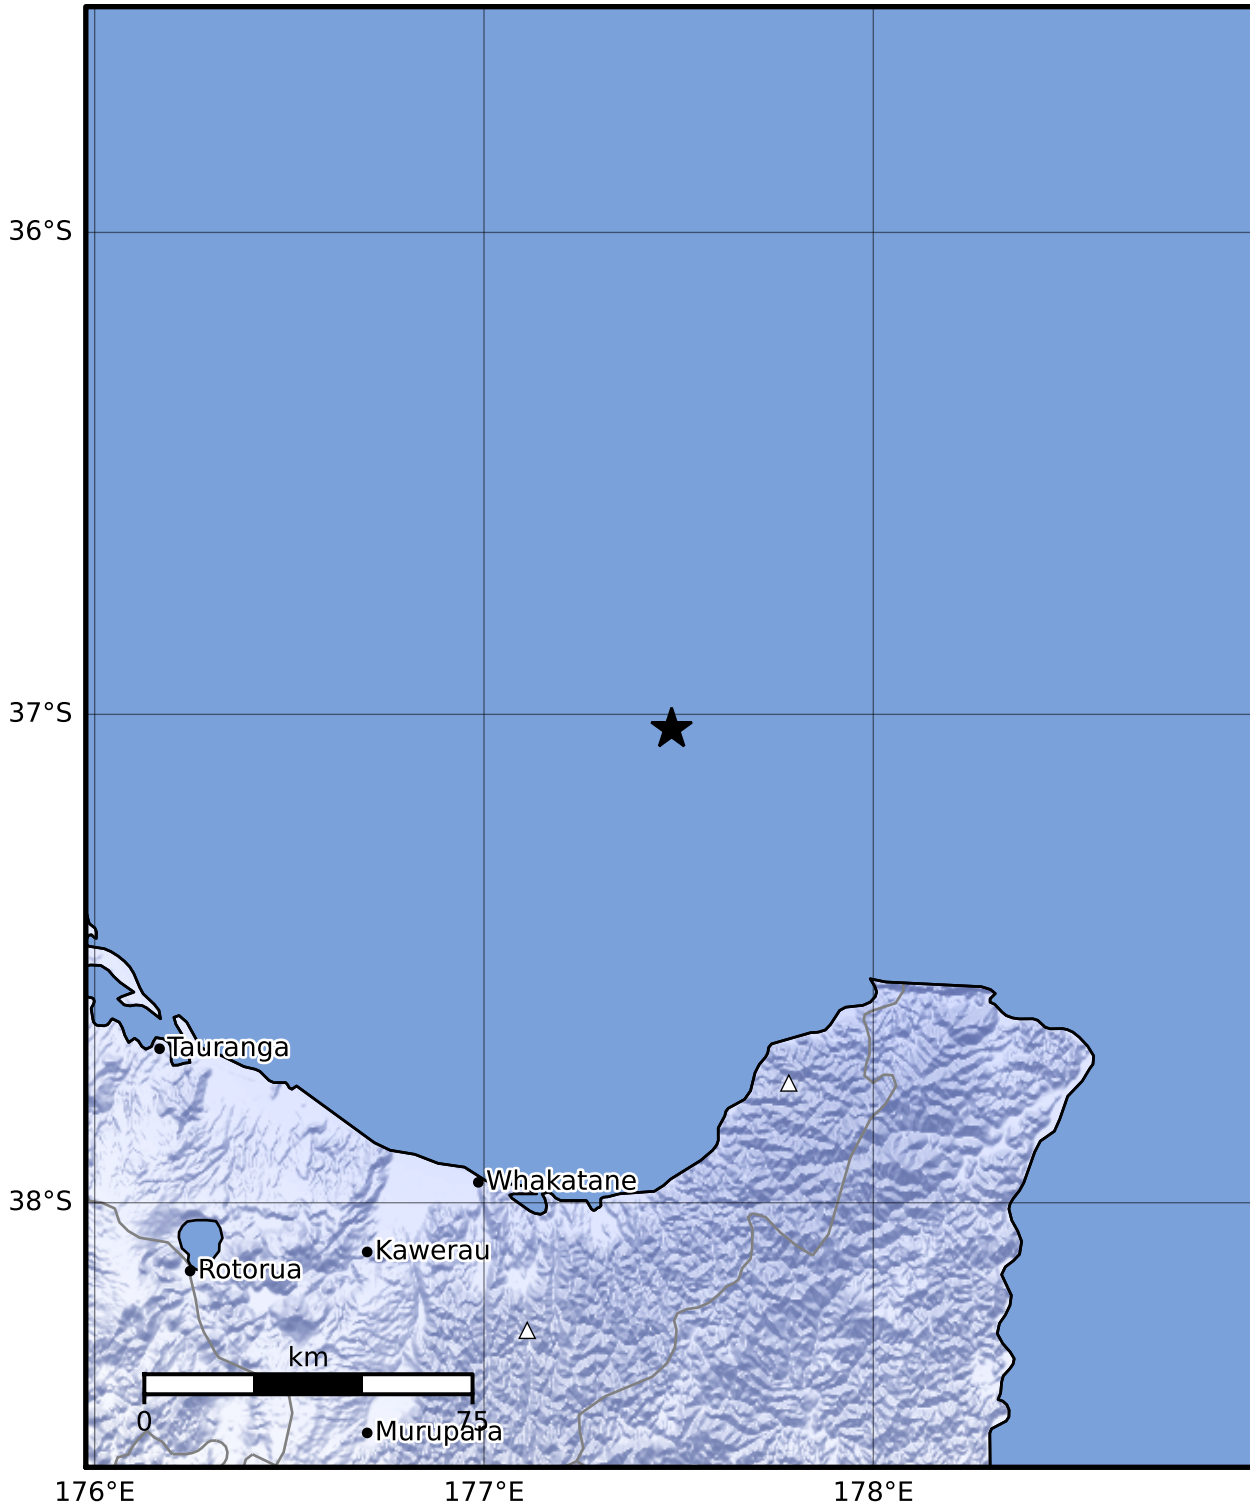

Macroseismic Intensity Map GNS Science

ShakeMap: Raukumara Plain

Jan 08, 2023 18:03:48 UTC M3.5 S37.03 E177.48 Depth: 106.0km ID:2023p020953

SHAKING	Not felt	Weak	Light	Moderate	Strong	Very strong	Severe	Violent	Extreme
DAMAGE	None	None	None	Very light	Light	Moderate	Moderate/heavy	Heavy	Very heavy
PGA(%g)	<0.0464	0.29	1.63	5.16	12.5	22.4	40.2	72.2	>129
PGV(cm/s)	<0.0215	0.125	1.04	4.31	14.5	26.4	48.3	88.4	>162
INTENSITY	I	II-III	IV	V	VI	VII	VIII	IX	X+

Scale based on Moratalla et al.(2021) and Worden et al.(2012) Version 11: Processed 2023-01-26T02:00:55Z

△ Seismic Instrument ○ Reported Intensity ★ Epicenter