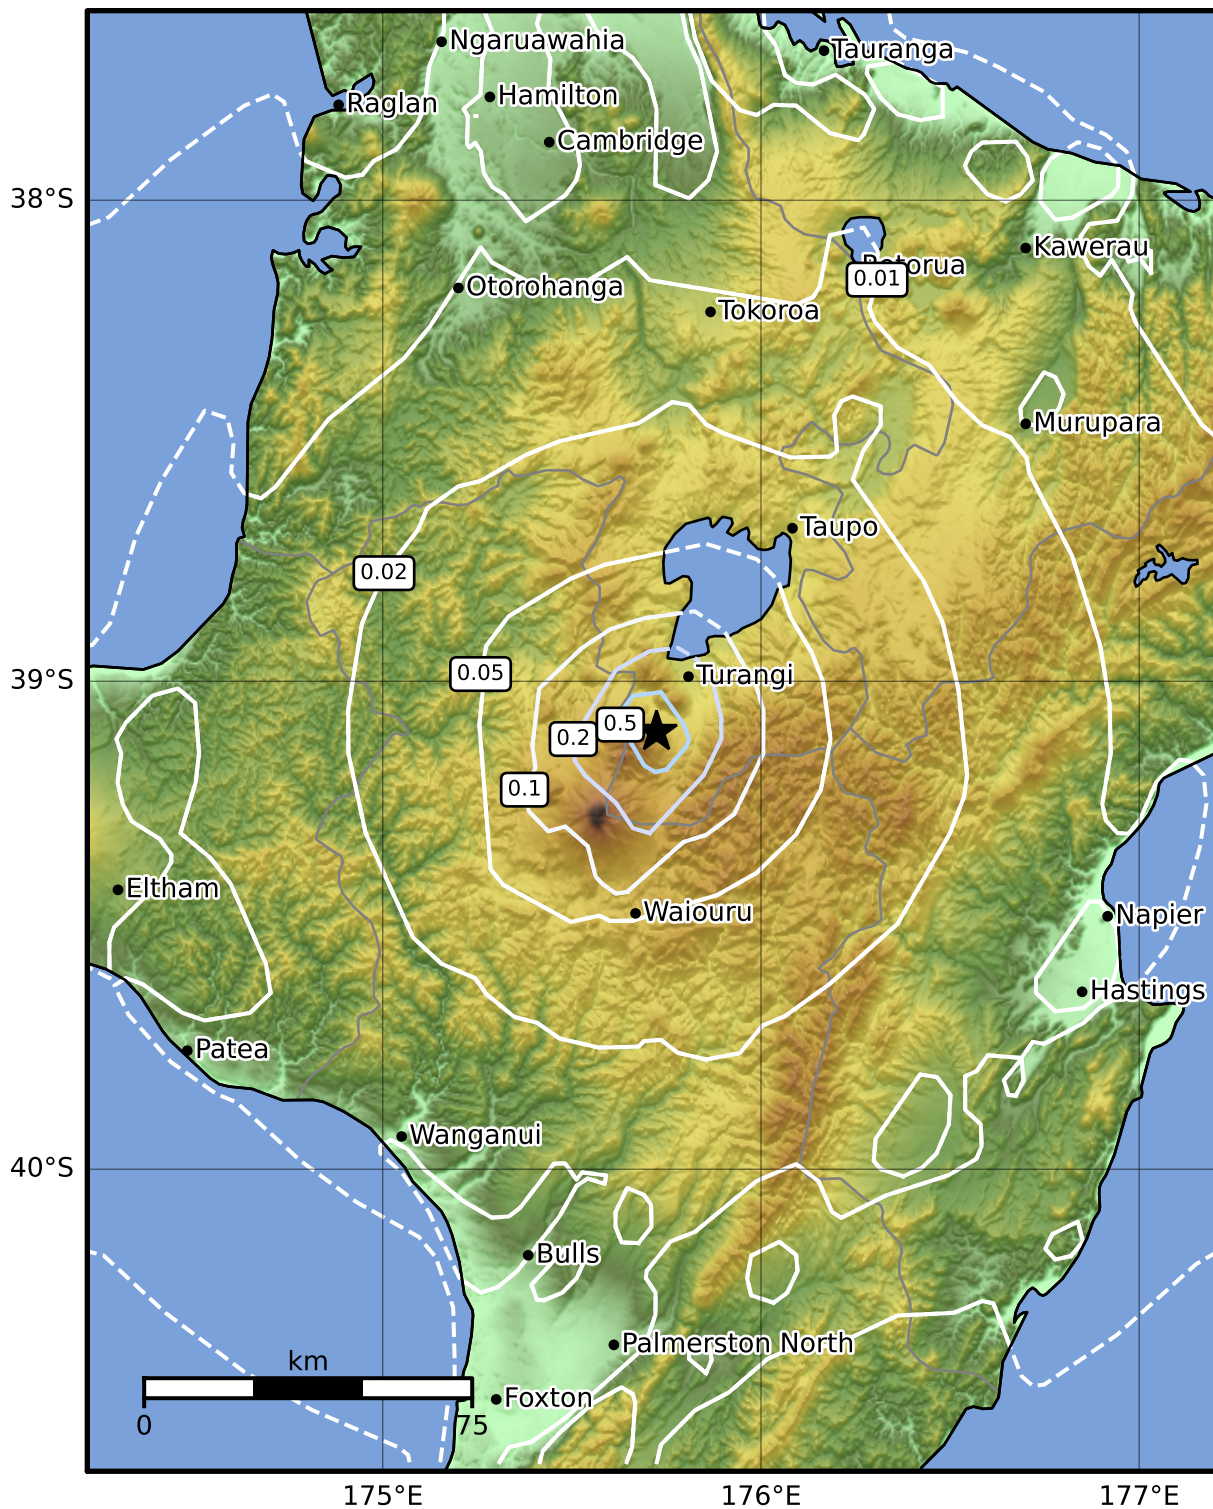

0.3 Second Peak Spectral Acceleration Map GNS Science

ShakeMap: Taupo

Jan 10, 2023 09:33:42 UTC M3.4 S39.10 E175.72 Depth: 4.1km ID:2023p025401

SA(0.3) (%g)	0.1	0.2	0.5	1	2	5	10	20	50	100	200
---------------------	------------	------------	------------	----------	----------	----------	-----------	-----------	-----------	------------	------------

Scale based on Moratalla et al.(2021) and Worden et al.(2012) Version 1: Processed 2023-01-10T09:41:39Z

△ Seismic Instrument ○ Reported Intensity ★ Epicenter