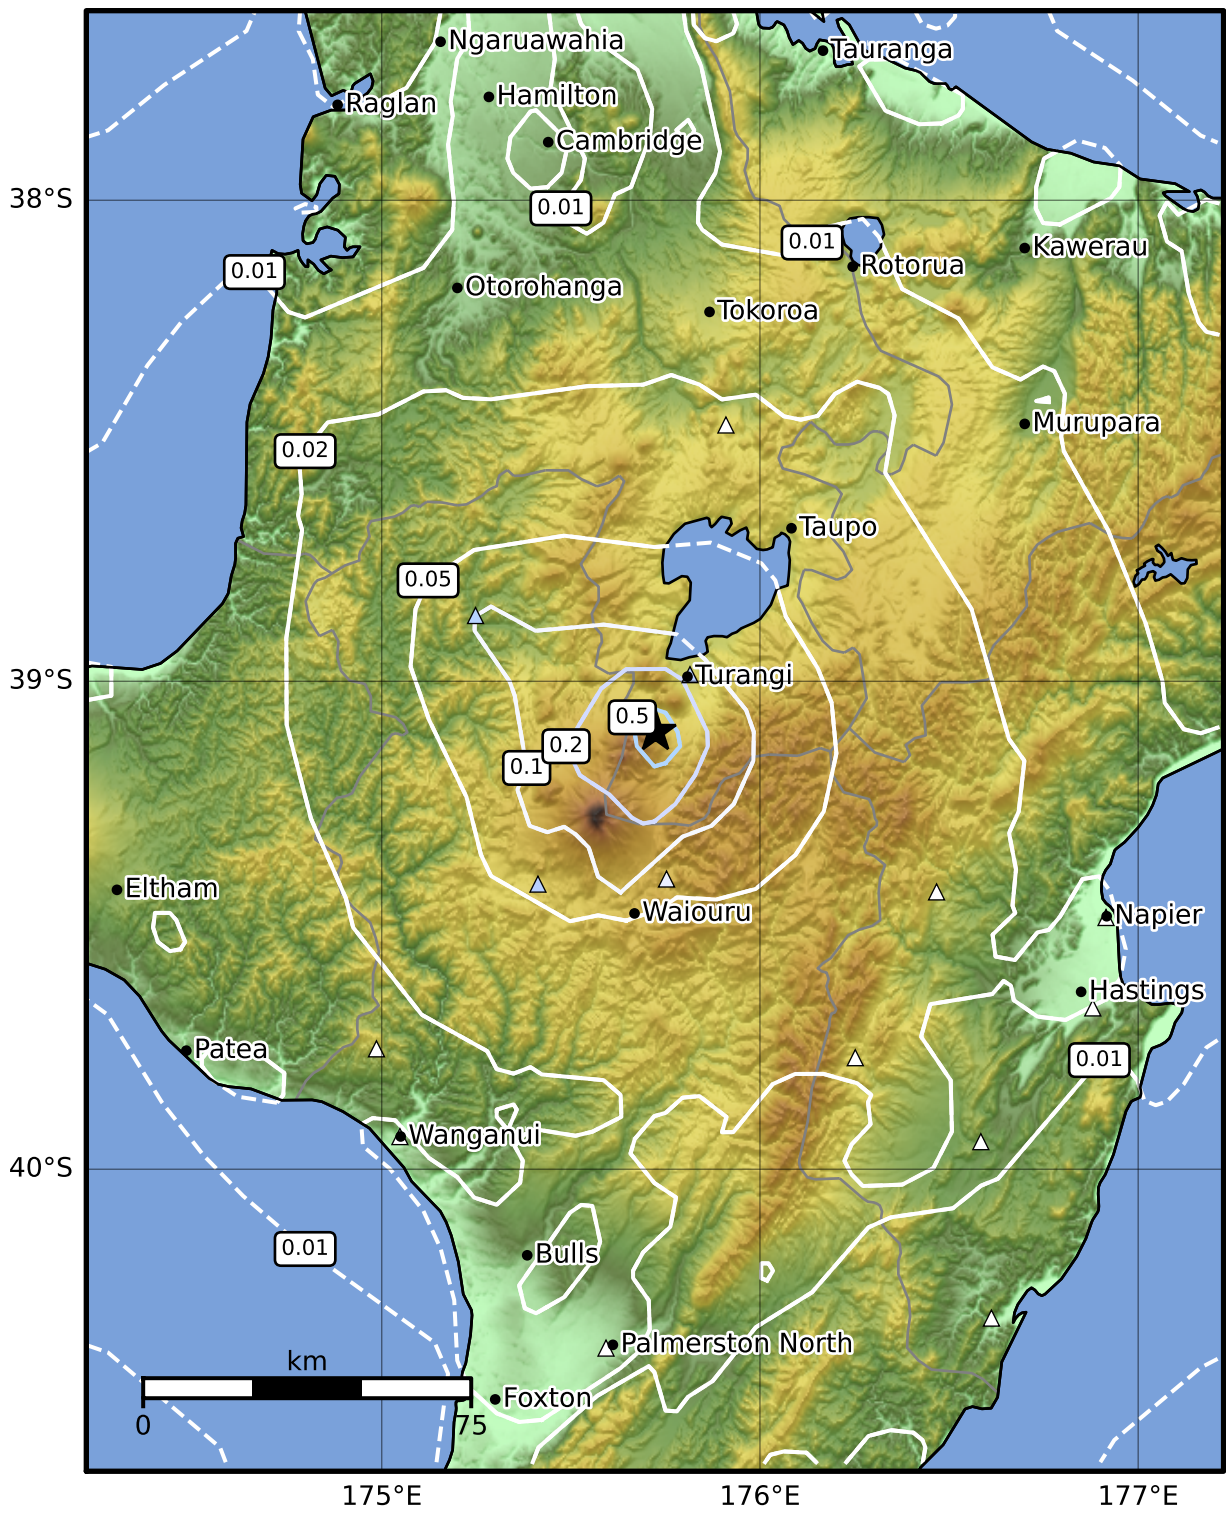

0.3 Second Peak Spectral Acceleration Map GNS Science

ShakeMap: Taupo

Jan 10, 2023 09:33:42 UTC M3.4 S39.10 E175.72 Depth: 4.1km ID:2023p025401

SA(0.3) (%g)	0.1	0.2	0.5	1	2	5	10	20	50	100	200
---------------------	------------	------------	------------	----------	----------	----------	-----------	-----------	-----------	------------	------------

Scale based on Moratalla et al.(2021) and Worden et al.(2012) Version 4: Processed 2023-01-10T09:58:49Z

△ Seismic Instrument ○ Reported Intensity ★ Epicenter

Te Whakaahuatanga Tere o ngā Rū Whenua me ngā Parawhenua
R-CET Rapid Characterisation of Earthquakes and Tsunamis
 A GNS Science Led Research Programme