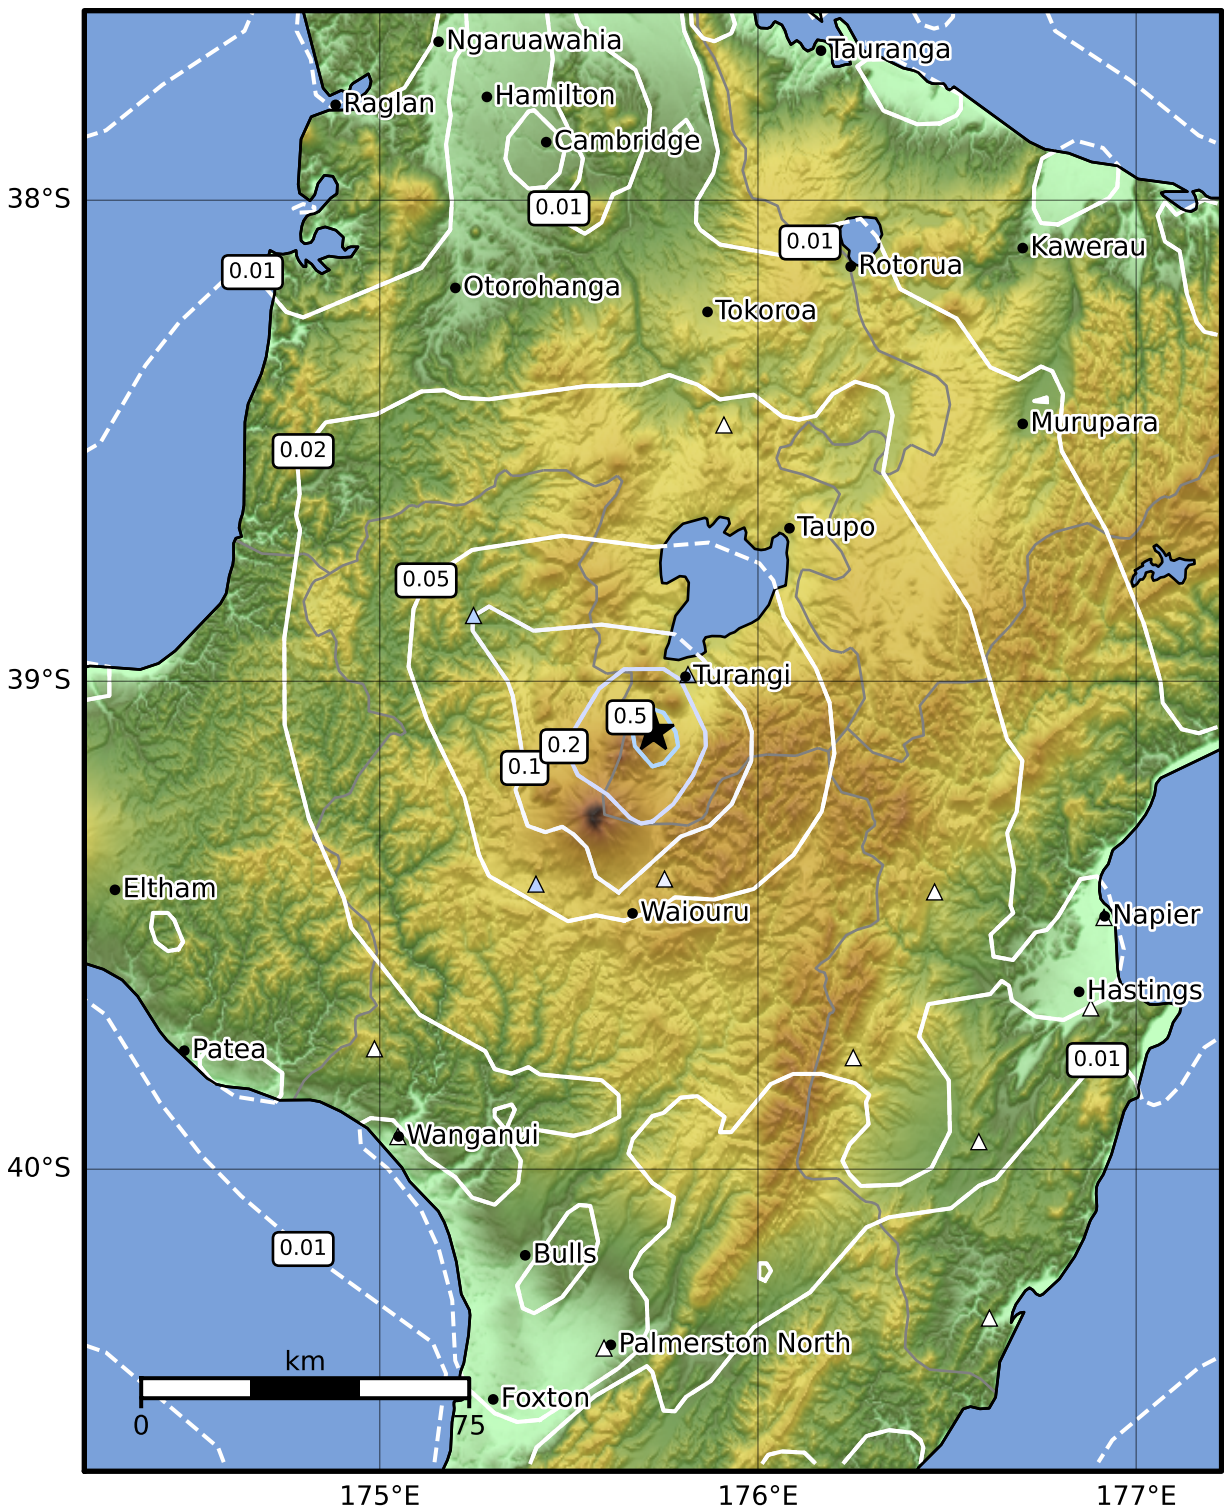

0.3 Second Peak Spectral Acceleration Map GNS Science

ShakeMap: Taupo

Jan 10, 2023 09:33:42 UTC M3.4 S39.10 E175.72 Depth: 4.1km ID:2023p025401

SA(0.3) (%g)	0.1	0.2	0.5	1	2	5	10	20	50	100	200
---------------------	------------	------------	------------	----------	----------	----------	-----------	-----------	-----------	------------	------------

Scale based on Moratalla et al.(2021) and Worden et al.(2012) Version 5: Processed 2023-01-10T10:04:38Z

△ Seismic Instrument ○ Reported Intensity ★ Epicenter

Te Whakaahuatanga Tere o ngā Rū Whenua me ngā Parawhenua
R-CET Rapid Characterisation of Earthquakes and Tsunamis
 A GNS Science Led Research Programme