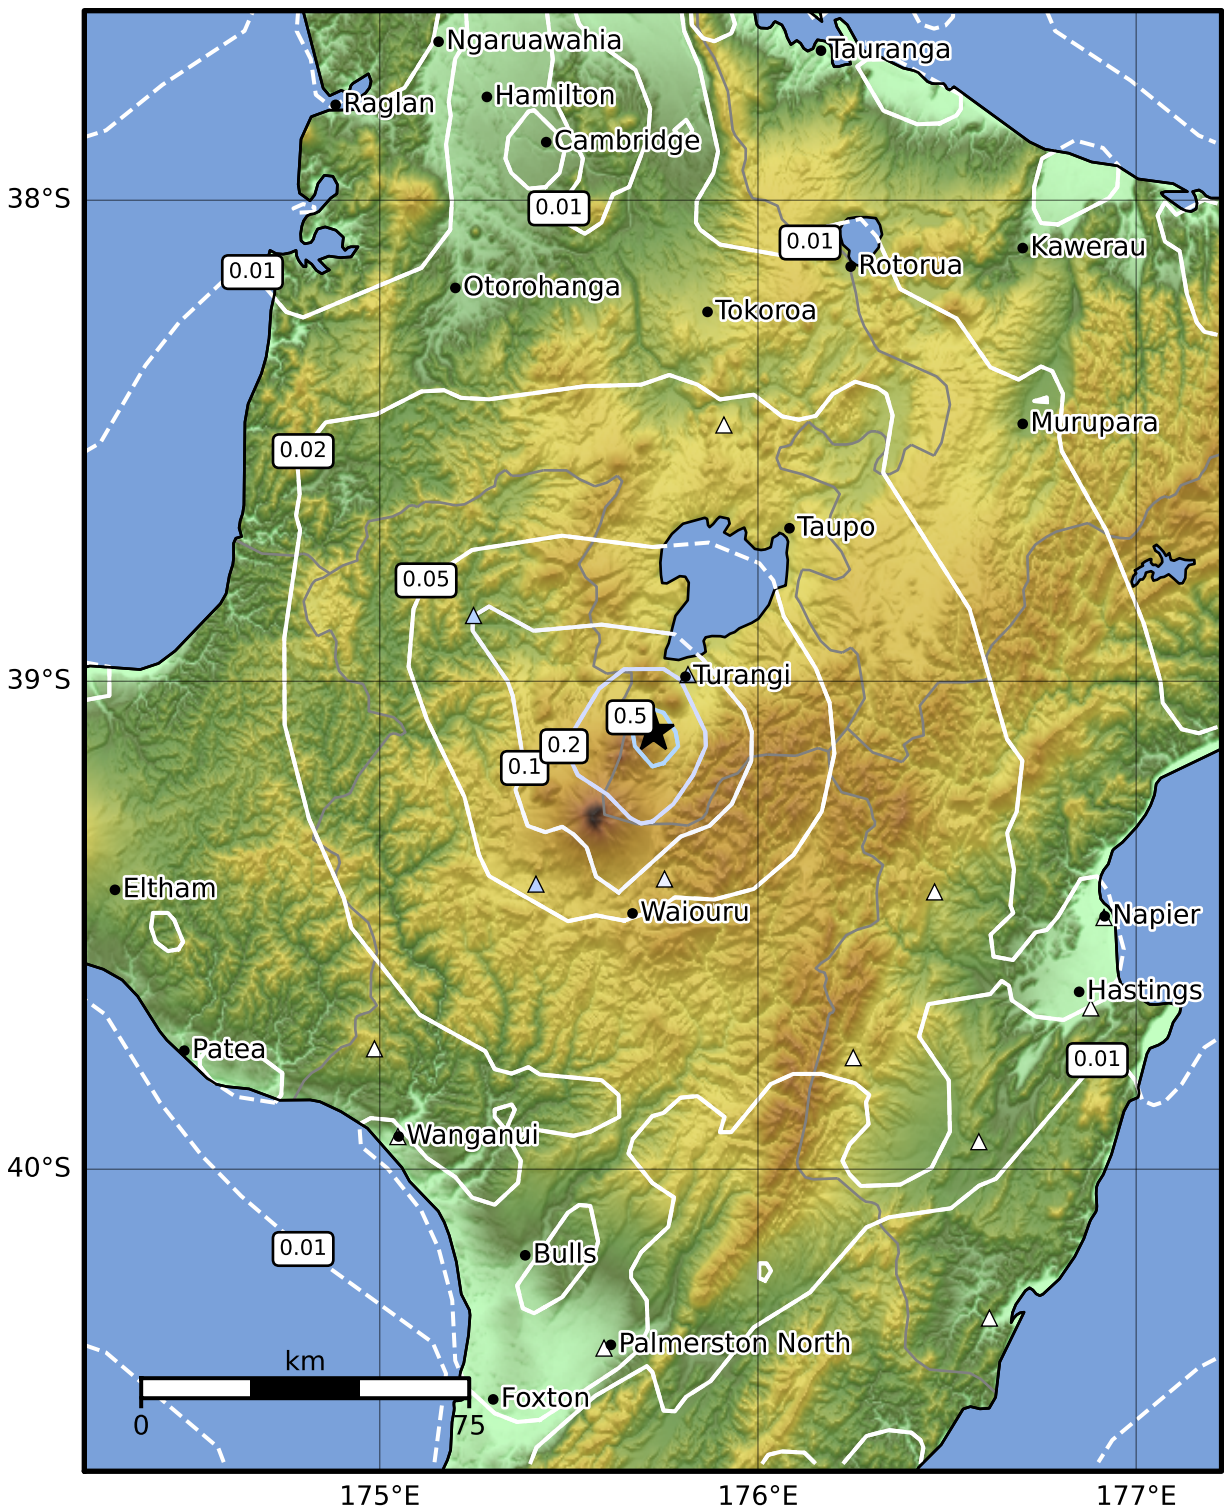

0.3 Second Peak Spectral Acceleration Map GNS Science

ShakeMap: Taupo

Jan 10, 2023 09:33:42 UTC M3.4 S39.10 E175.72 Depth: 4.1km ID:2023p025401

SA(0.3) (%g)	0.1	0.2	0.5	1	2	5	10	20	50	100	200
---------------------	------------	------------	------------	----------	----------	----------	-----------	-----------	-----------	------------	------------

Scale based on Moratalla et al.(2021) and Worden et al.(2012) Version 6: Processed 2023-01-10T10:44:29Z

△ Seismic Instrument ○ Reported Intensity ★ Epicenter