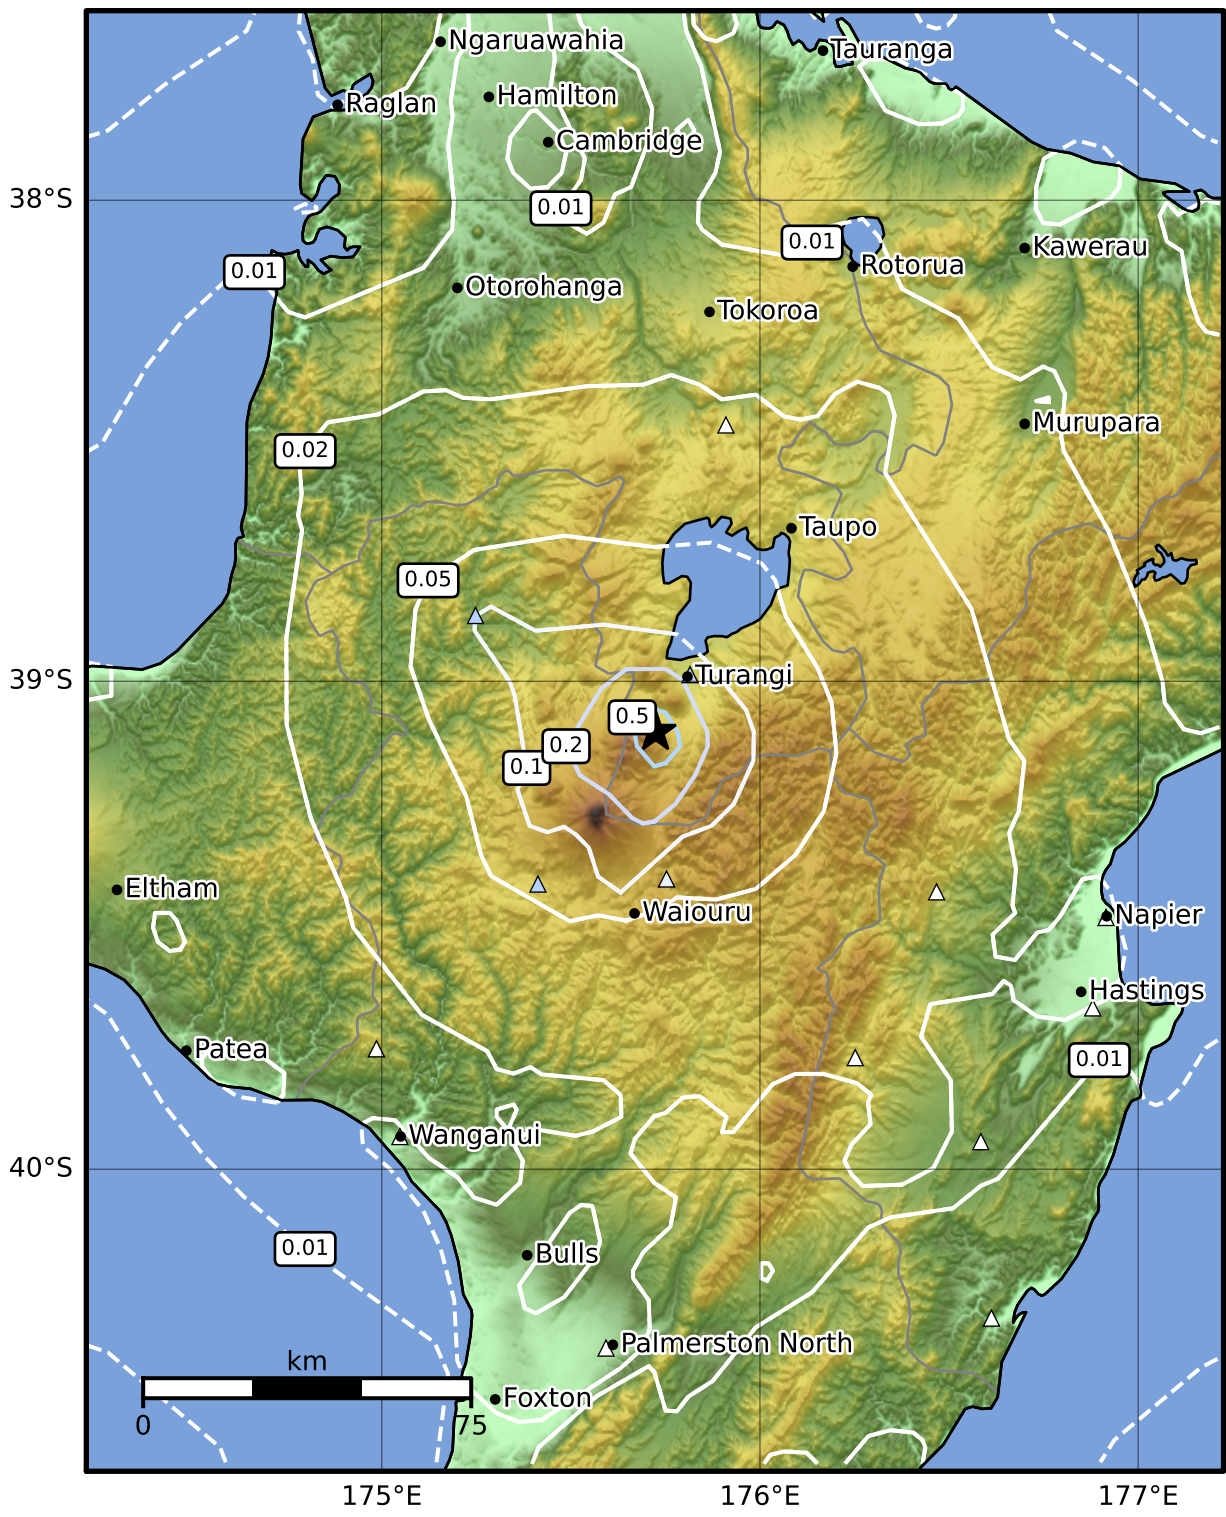

0.3 Second Peak Spectral Acceleration Map GNS Science

ShakeMap: Taupo

Jan 10, 2023 09:33:42 UTC M3.4 S39.10 E175.72 Depth: 4.1km ID:2023p025401

SA(0.3) (%g)	0.1	0.2	0.5	1	2	5	10	20	50	100	200
---------------------	------------	------------	------------	----------	----------	----------	-----------	-----------	-----------	------------	------------

Scale based on Moratalla et al.(2021) and Worden et al.(2012) Version 8: Processed 2023-01-10T12:34:30Z

△ Seismic Instrument ○ Reported Intensity ★ Epicenter

Te Whakaahuatanga Tere o ngā Rū Whenua me ngā Parawhenua
R-CET Rapid Characterisation of Earthquakes and Tsunamis
 A GNS Science Led Research Programme