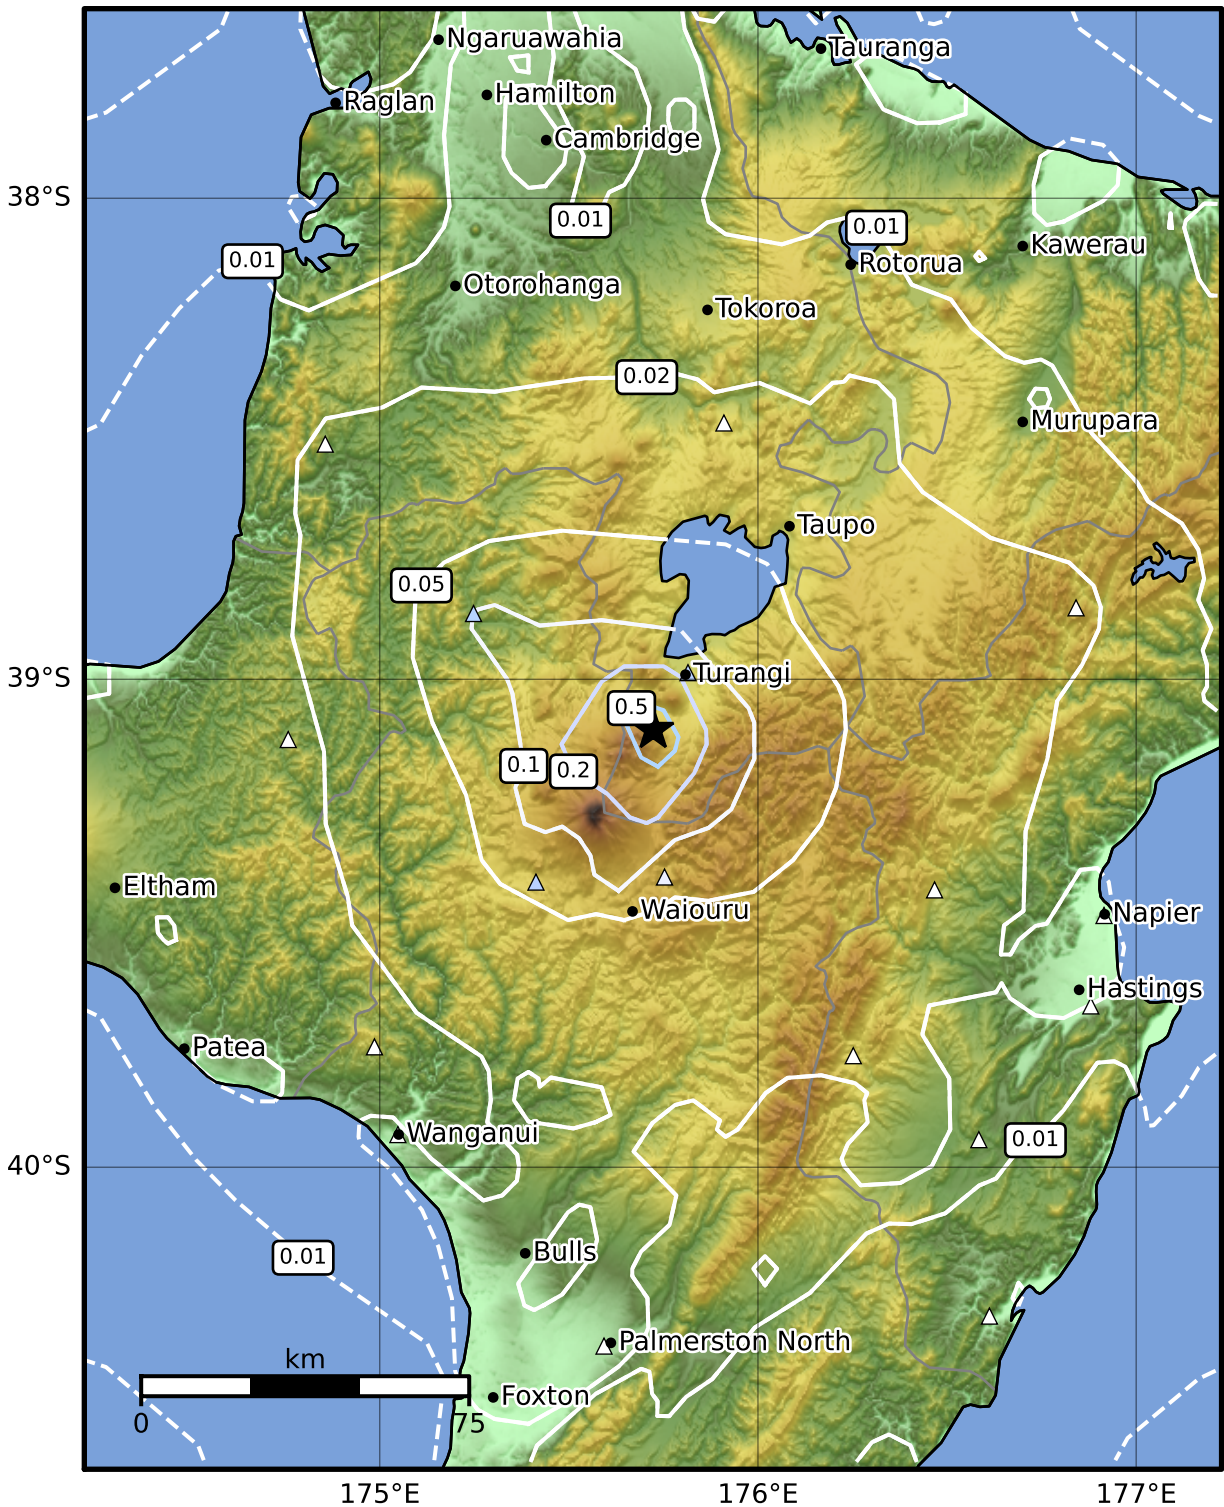

0.3 Second Peak Spectral Acceleration Map GNS Science

ShakeMap: Taupo

Jan 10, 2023 09:33:42 UTC M3.4 S39.10 E175.72 Depth: 4.2km ID:2023p025401

SA(0.3) (%g)	0.1	0.2	0.5	1	2	5	10	20	50	100	200
---------------------	------------	------------	------------	----------	----------	----------	-----------	-----------	-----------	------------	------------

Scale based on Moratalla et al.(2021) and Worden et al.(2012) Version 12: Processed 2023-01-26T02:35:33Z

△ Seismic Instrument ○ Reported Intensity ★ Epicenter

Te Whakaahuatanga Tere o ngā Rū Whenua me ngā Parawhenua
R-CET Rapid Characterisation of Earthquakes and Tsunamis
 A GNS Science Led Research Programme