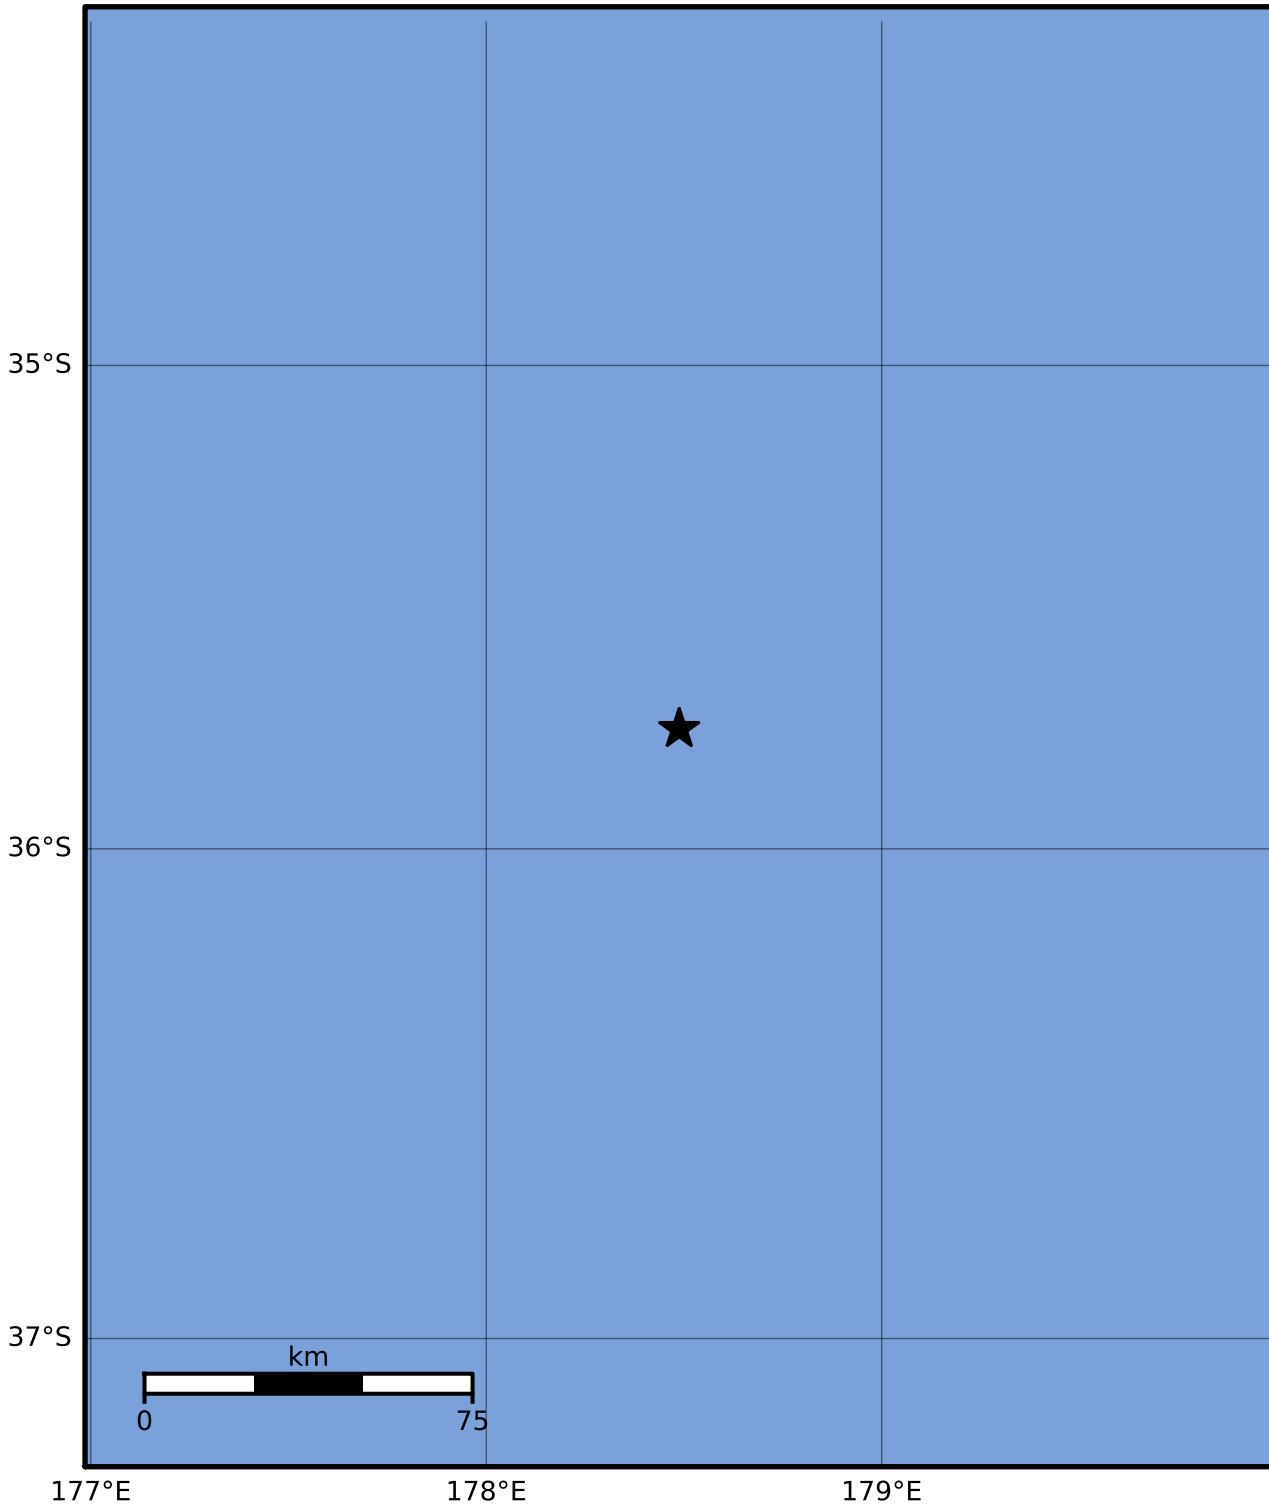

Macroseismic Intensity Map GNS Science

ShakeMap: Raukumara Plain

Jan 12, 2023 04:29:43 UTC M3.6 S35.75 E178.49 Depth: 192.8km ID:2023p030236

SHAKING	Not felt	Weak	Light	Moderate	Strong	Very strong	Severe	Violent	Extreme
DAMAGE	None	None	None	Very light	Light	Moderate	Moderate/heavy	Heavy	Very heavy
PGA(%g)	<0.0464	0.29	1.63	5.16	12.5	22.4	40.2	72.2	>129
PGV(cm/s)	<0.0215	0.125	1.04	4.31	14.5	26.4	48.3	88.4	>162
INTENSITY	I	II-III	IV	V	VI	VII	VIII	IX	X+

Scale based on Moratalla et al.(2021) and Worden et al.(2012) Version 7: Processed 2023-01-12T07:30:28Z

△ Seismic Instrument ○ Reported Intensity ★ Epicenter