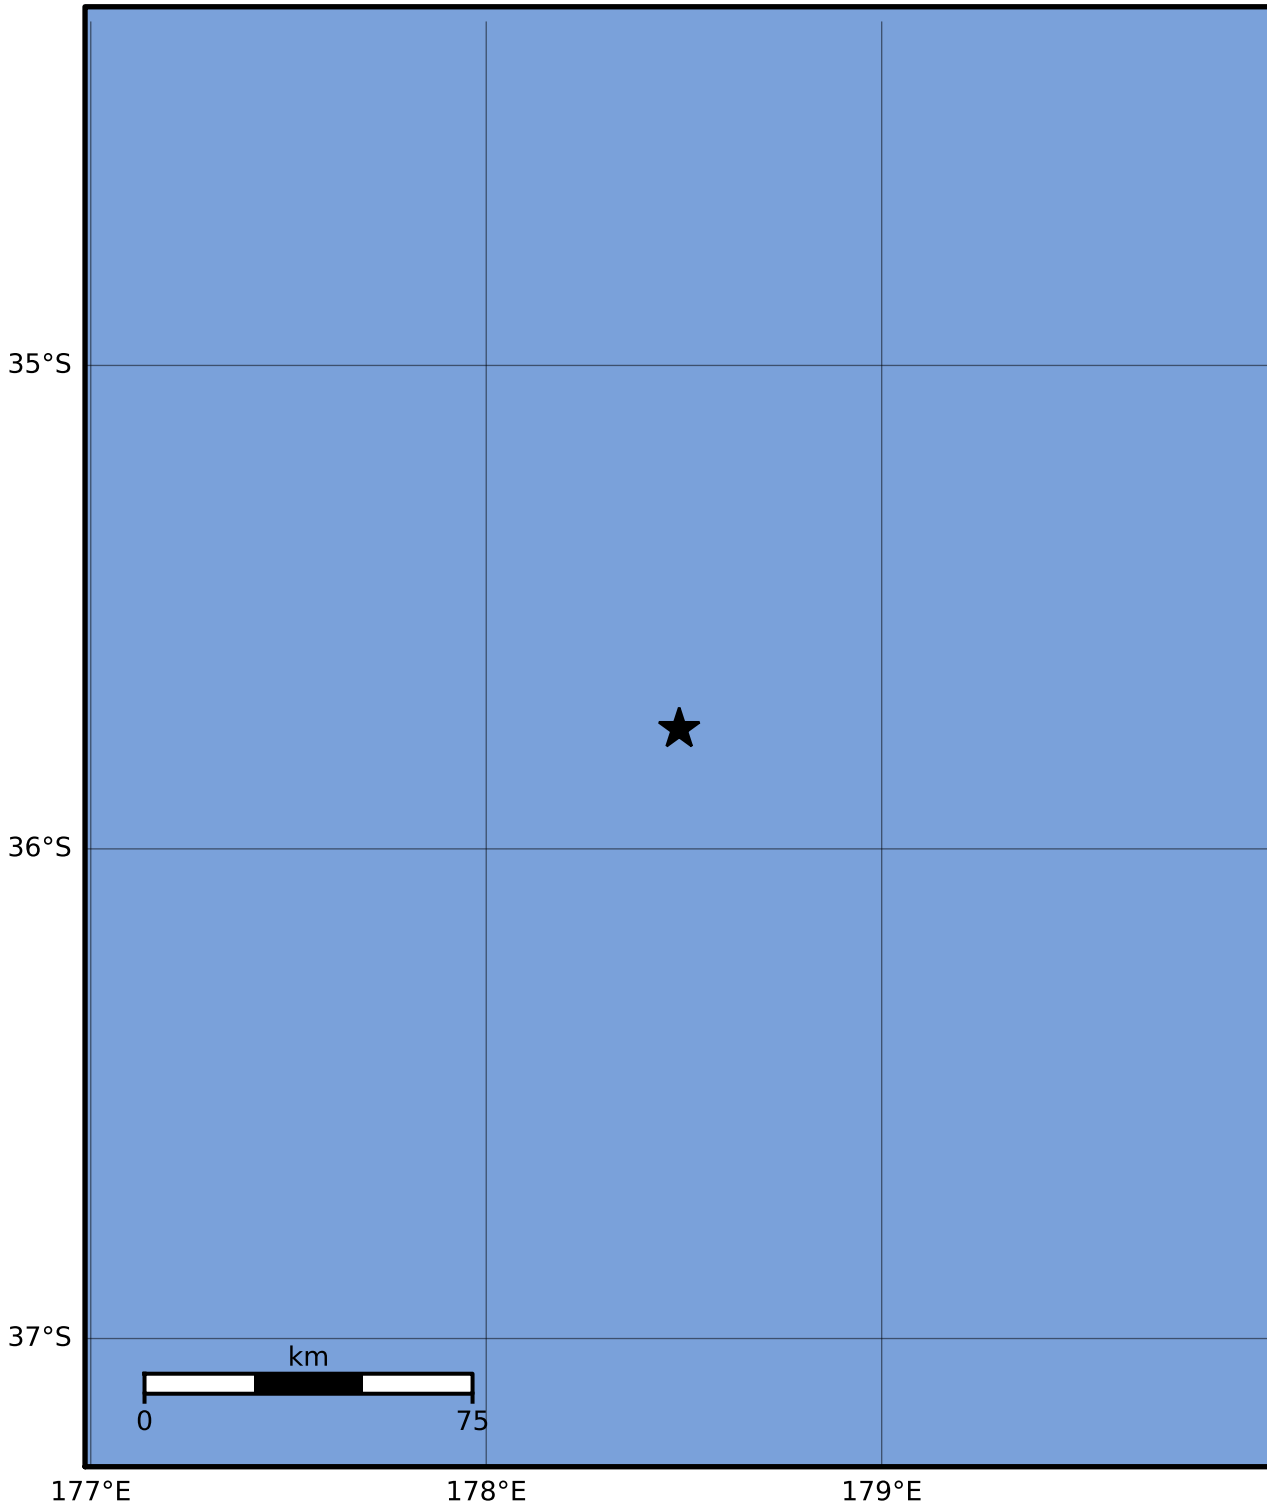

Macroseismic Intensity Map GNS Science

ShakeMap: Raukumara Plain

Jan 12, 2023 04:29:43 UTC M3.6 S35.75 E178.49 Depth: 192.8km ID:2023p030236

SHAKING	Not felt	Weak	Light	Moderate	Strong	Very strong	Severe	Violent	Extreme
DAMAGE	None	None	None	Very light	Light	Moderate	Moderate/heavy	Heavy	Very heavy
PGA(%g)	<0.0464	0.29	1.63	5.16	12.5	22.4	40.2	72.2	>129
PGV(cm/s)	<0.0215	0.125	1.04	4.31	14.5	26.4	48.3	88.4	>162
INTENSITY	I	II-III	IV	V	VI	VII	VIII	IX	X+

Scale based on Moratalla et al.(2021) and Worden et al.(2012) Version 8: Processed 2023-01-12T10:30:28Z

△ Seismic Instrument ○ Reported Intensity

★ Epicenter