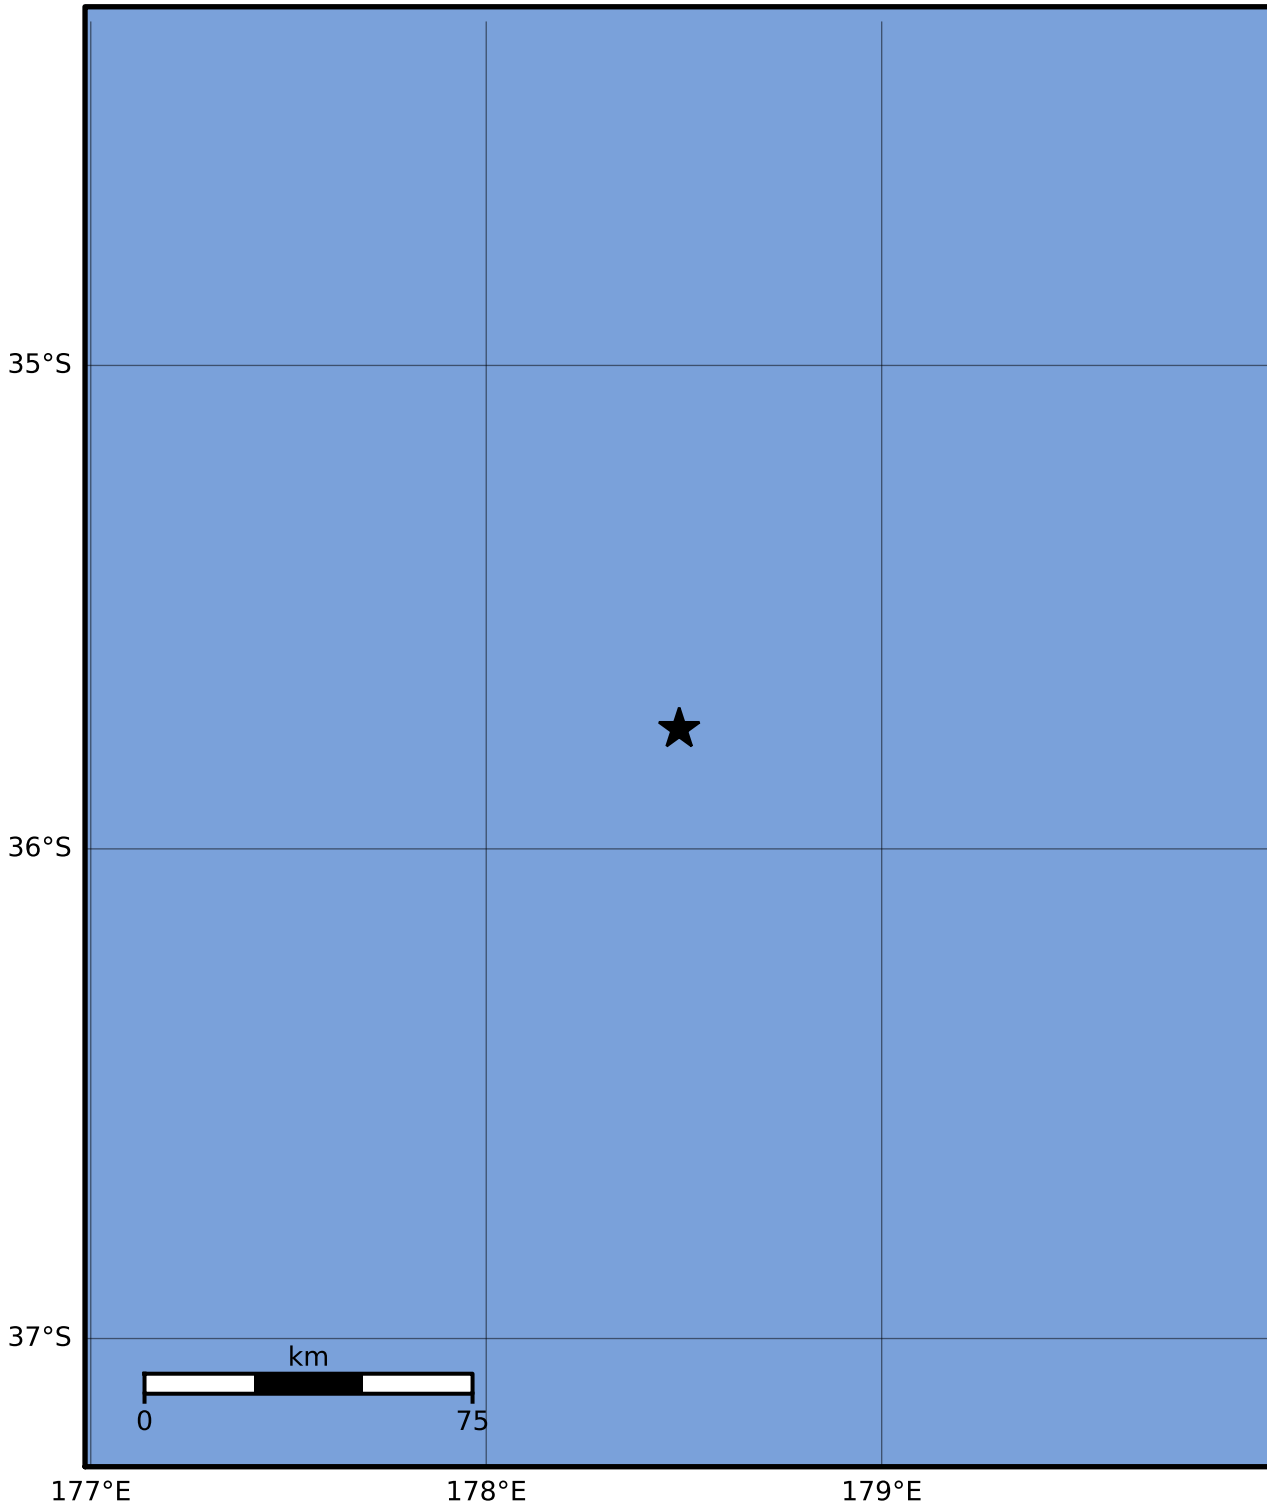

Macroseismic Intensity Map GNS Science

ShakeMap: Raukumara Plain

Jan 12, 2023 04:29:43 UTC M3.6 S35.75 E178.49 Depth: 192.8km ID:2023p030236

SHAKING	Not felt	Weak	Light	Moderate	Strong	Very strong	Severe	Violent	Extreme
DAMAGE	None	None	None	Very light	Light	Moderate	Moderate/heavy	Heavy	Very heavy
PGA(%g)	<0.0464	0.29	1.63	5.16	12.5	22.4	40.2	72.2	>129
PGV(cm/s)	<0.0215	0.125	1.04	4.31	14.5	26.4	48.3	88.4	>162
INTENSITY	I	II-III	IV	V	VI	VII	VIII	IX	X+

Scale based on Moratalla et al.(2021) and Worden et al.(2012) Version 9: Processed 2023-01-13T04:30:28Z

△ Seismic Instrument ○ Reported Intensity

★ Epicenter