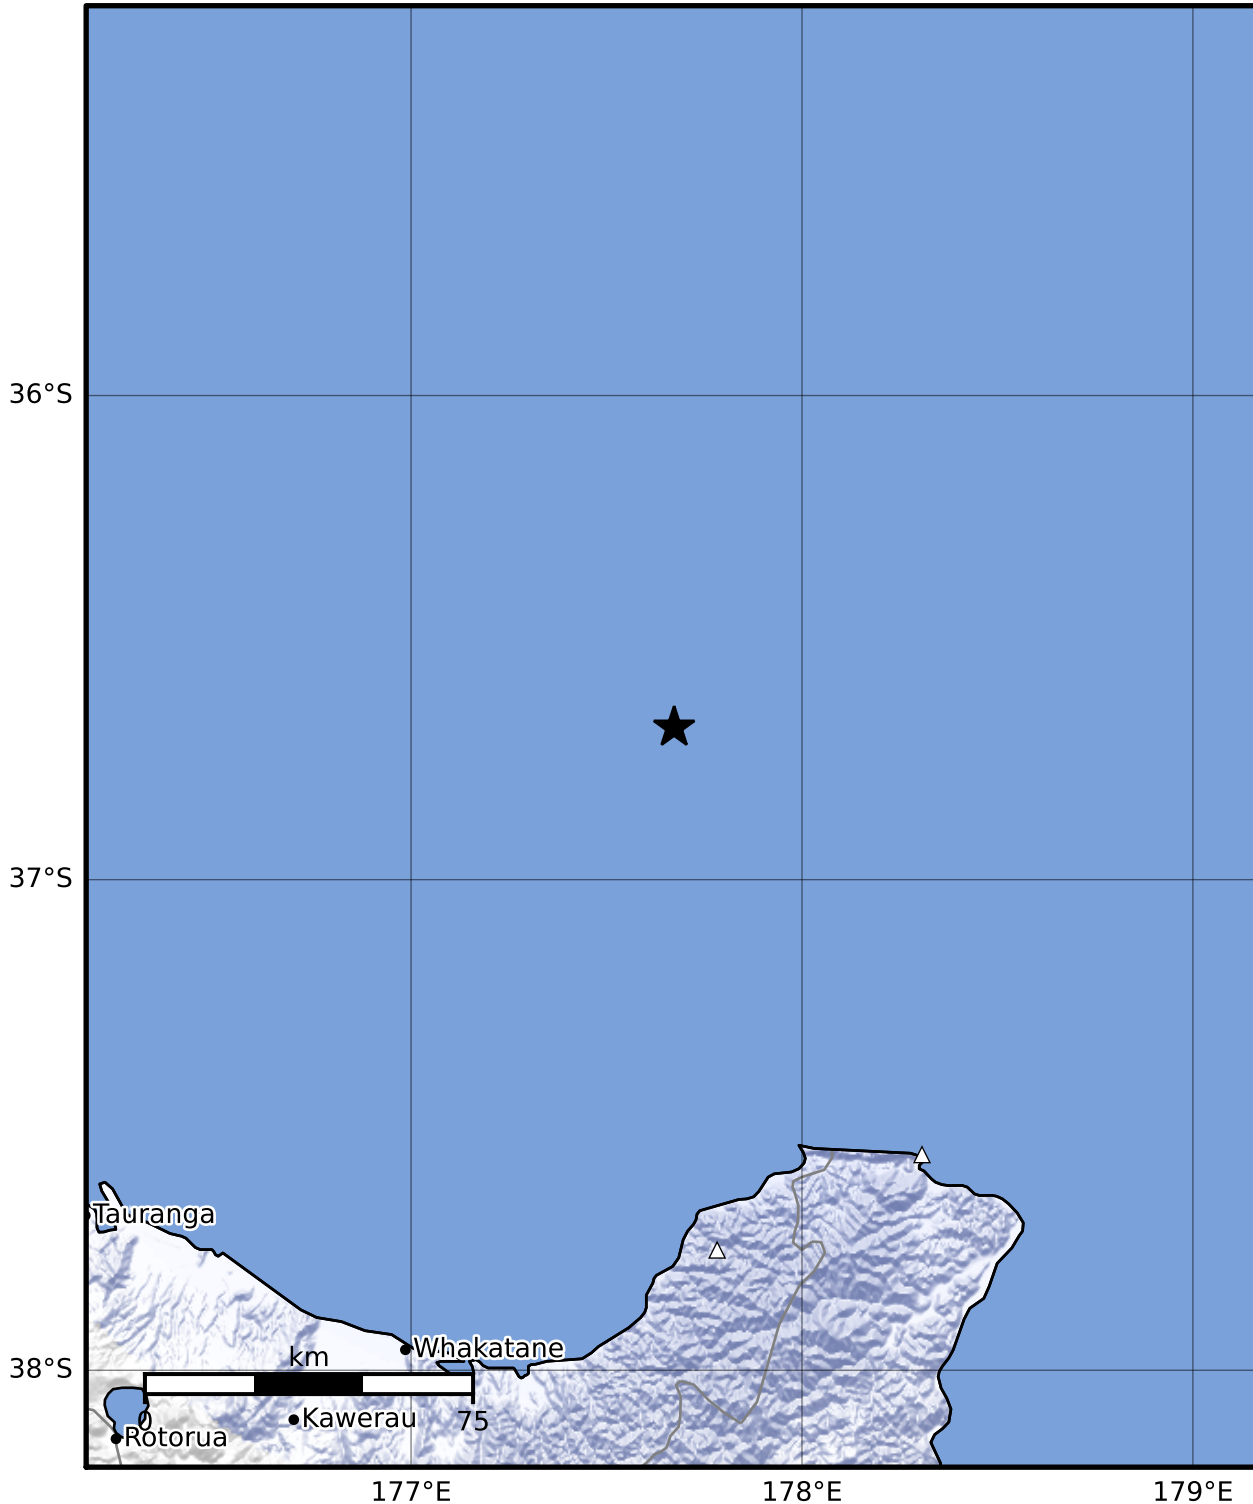

Macroseismic Intensity Map GNS Science

ShakeMap: Raukumara Plain

Jan 13, 2023 21:52:32 UTC M3.4 S36.69 E177.67 Depth: 137.3km ID:2023p034896

SHAKING	Not felt	Weak	Light	Moderate	Strong	Very strong	Severe	Violent	Extreme
DAMAGE	None	None	None	Very light	Light	Moderate	Moderate/heavy	Heavy	Very heavy
PGA(%g)	<0.0464	0.29	1.63	5.16	12.5	22.4	40.2	72.2	>129
PGV(cm/s)	<0.0215	0.125	1.04	4.31	14.5	26.4	48.3	88.4	>162
INTENSITY	I	II-III	IV	V	VI	VII	VIII	IX	X+

Scale based on Moratalla et al.(2021) and Worden et al.(2012) Version 3: Processed 2023-01-13T22:22:05Z

△ Seismic Instrument ○ Reported Intensity ★ Epicenter