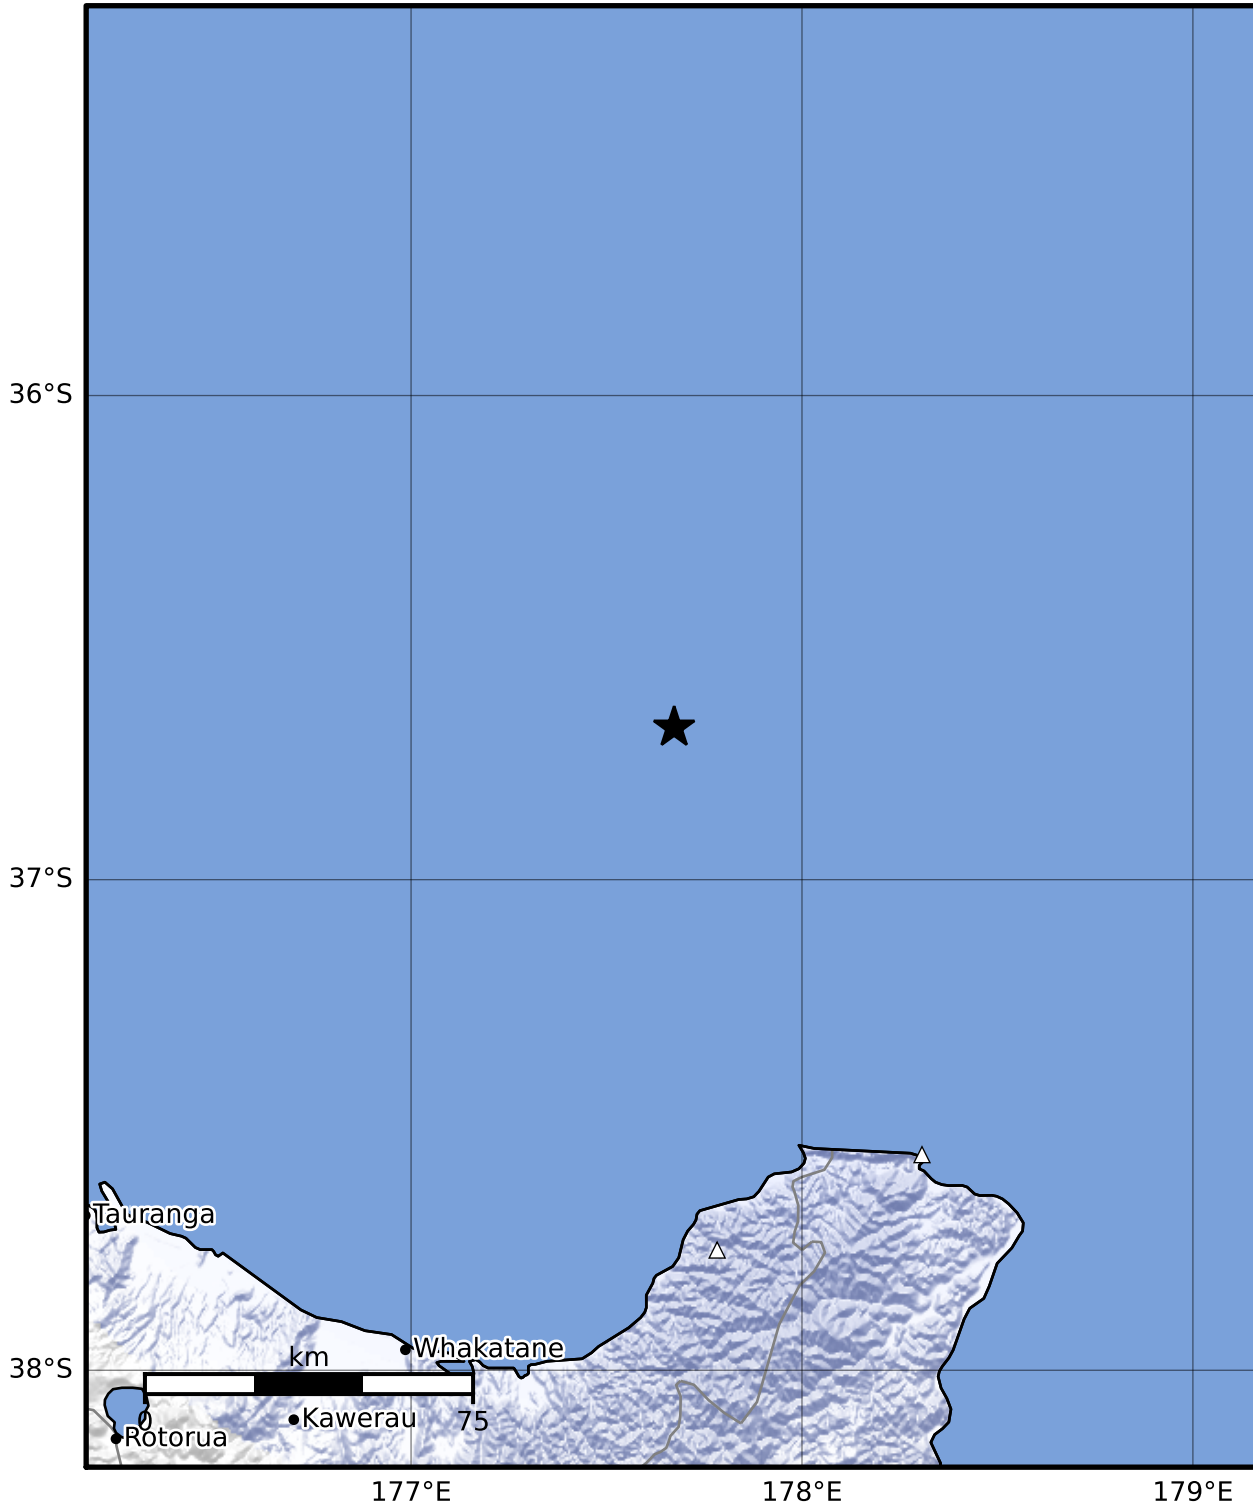

Macroseismic Intensity Map GNS Science

ShakeMap: Raukumara Plain

Jan 13, 2023 21:52:32 UTC M3.4 S36.69 E177.67 Depth: 137.3km ID:2023p034896

SHAKING	Not felt	Weak	Light	Moderate	Strong	Very strong	Severe	Violent	Extreme
DAMAGE	None	None	None	Very light	Light	Moderate	Moderate/heavy	Heavy	Very heavy
PGA(%g)	<0.0464	0.29	1.63	5.16	12.5	22.4	40.2	72.2	>129
PGV(cm/s)	<0.0215	0.125	1.04	4.31	14.5	26.4	48.3	88.4	>162
INTENSITY	I	II-III	IV	V	VI	VII	VIII	IX	X+

Scale based on Moratalla et al.(2021) and Worden et al.(2012) Version 5: Processed 2023-01-13T23:03:17Z

△ Seismic Instrument ○ Reported Intensity ★ Epicenter