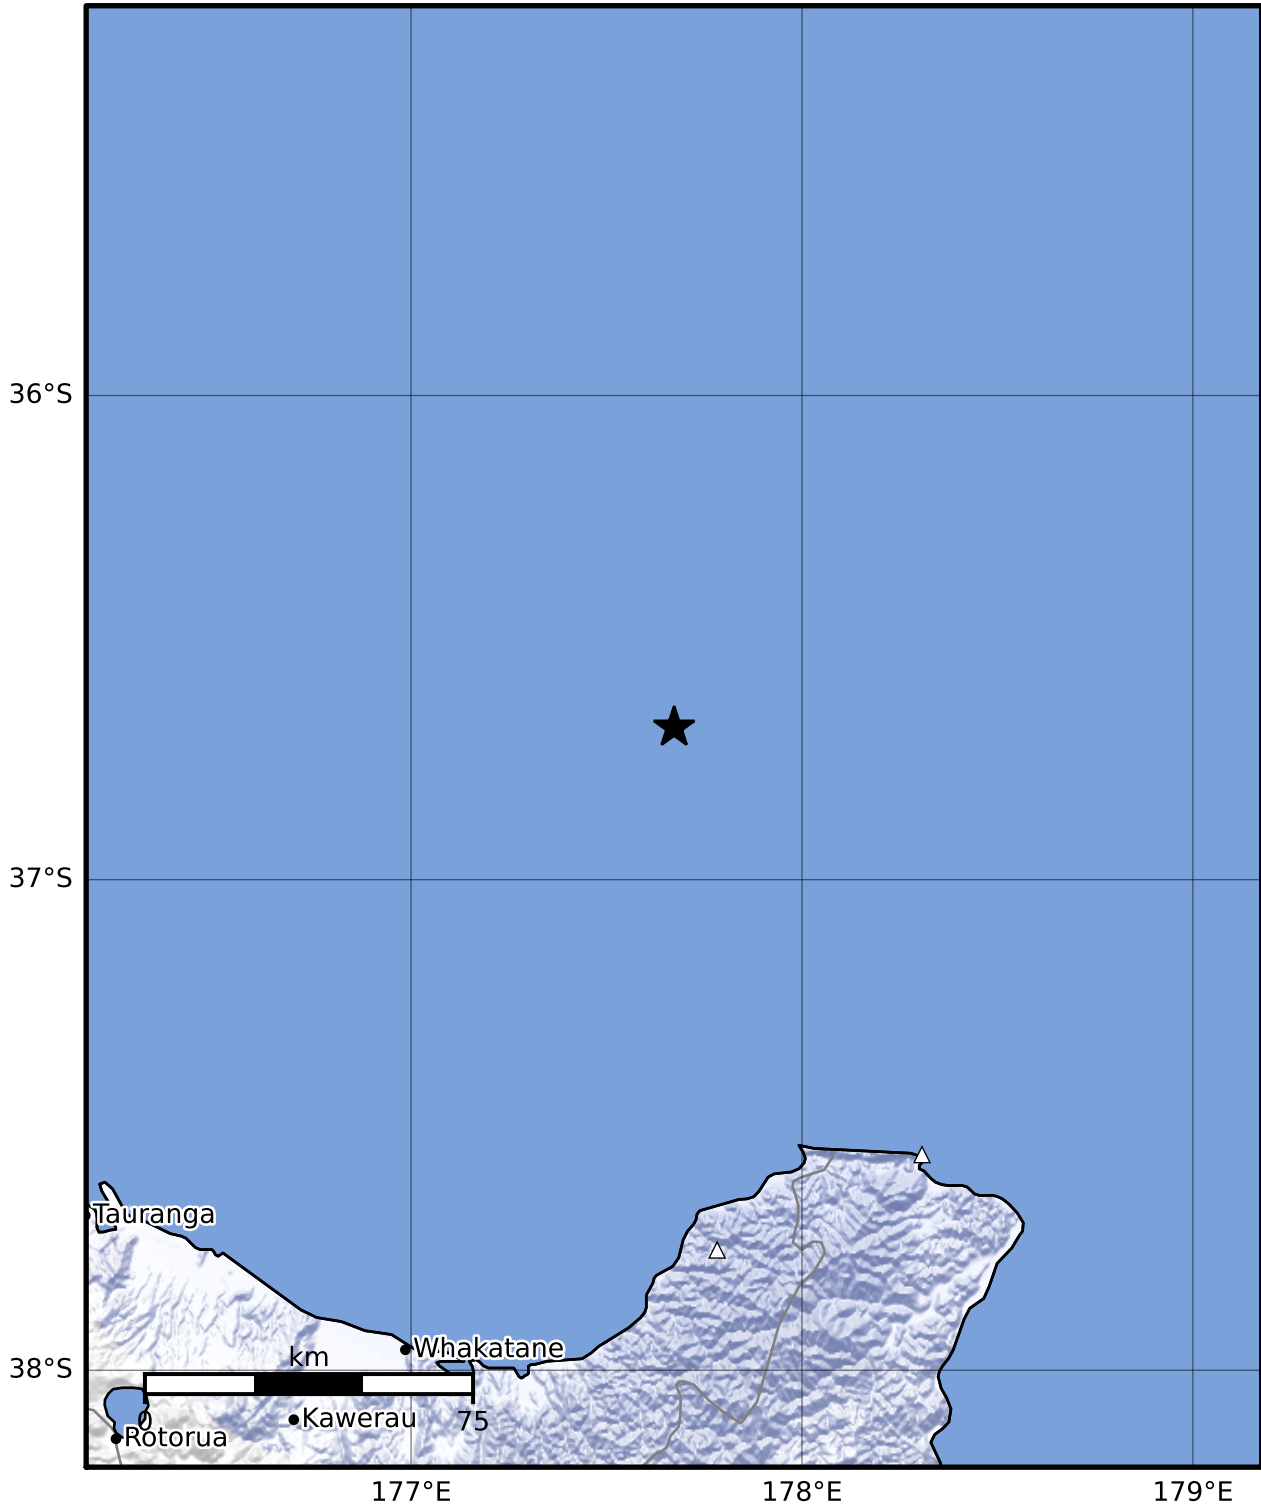

Macroseismic Intensity Map GNS Science

ShakeMap: Raukumara Plain

Jan 13, 2023 21:52:32 UTC M3.4 S36.69 E177.67 Depth: 137.3km ID:2023p034896

SHAKING	Not felt	Weak	Light	Moderate	Strong	Very strong	Severe	Violent	Extreme
DAMAGE	None	None	None	Very light	Light	Moderate	Moderate/heavy	Heavy	Very heavy
PGA(%g)	<0.0464	0.29	1.63	5.16	12.5	22.4	40.2	72.2	>129
PGV(cm/s)	<0.0215	0.125	1.04	4.31	14.5	26.4	48.3	88.4	>162
INTENSITY	I	II-III	IV	V	VI	VII	VIII	IX	X+

Scale based on Moratalla et al.(2021) and Worden et al.(2012) Version 6: Processed 2023-01-13T23:53:17Z

△ Seismic Instrument ○ Reported Intensity ★ Epicenter