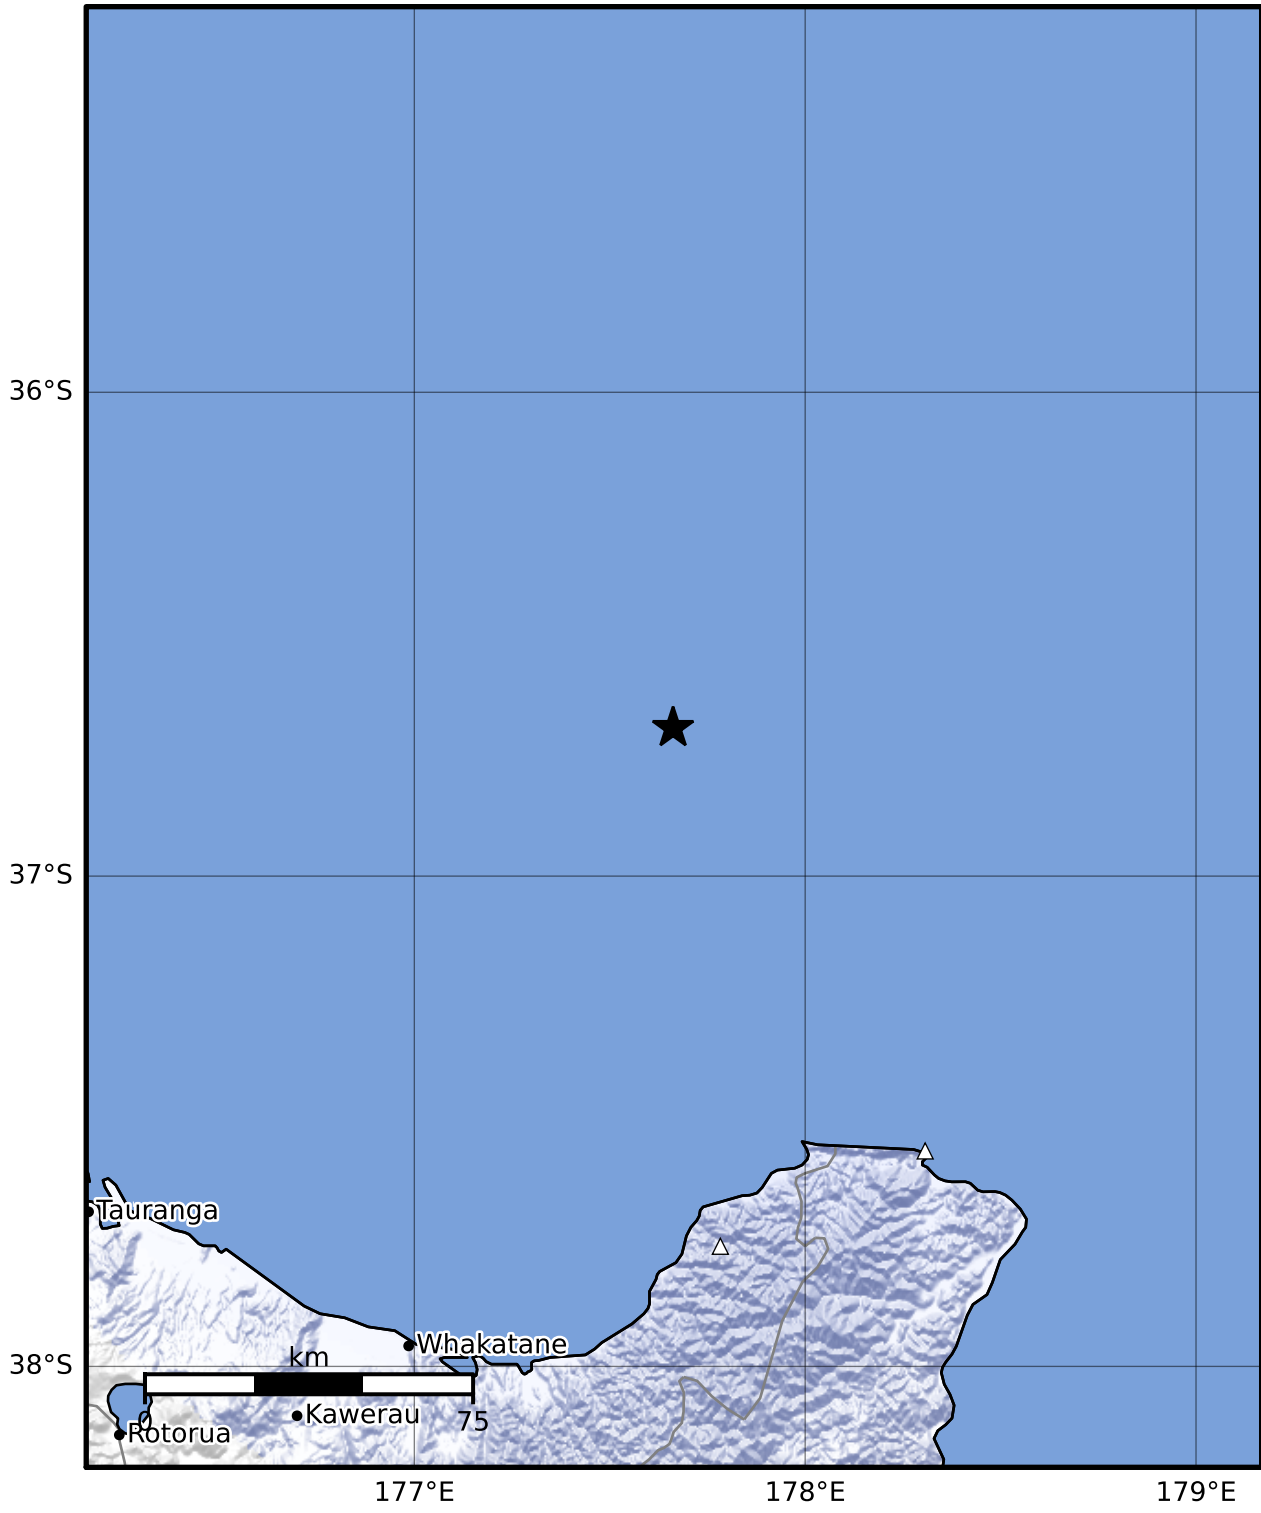

Macroseismic Intensity Map GNS Science

ShakeMap: Raukumara Plain

Jan 13, 2023 21:52:32 UTC M3.4 S36.70 E177.66 Depth: 136.0km ID:2023p034896

SHAKING	Not felt	Weak	Light	Moderate	Strong	Very strong	Severe	Violent	Extreme
DAMAGE	None	None	None	Very light	Light	Moderate	Moderate/heavy	Heavy	Very heavy
PGA(%g)	<0.0464	0.29	1.63	5.16	12.5	22.4	40.2	72.2	>129
PGV(cm/s)	<0.0215	0.125	1.04	4.31	14.5	26.4	48.3	88.4	>162
INTENSITY	I	II-III	IV	V	VI	VII	VIII	IX	X+

Scale based on Moratalla et al.(2021) and Worden et al.(2012) Version 10: Processed 2023-01-26T22:39:35Z

△ Seismic Instrument ○ Reported Intensity ★ Epicenter