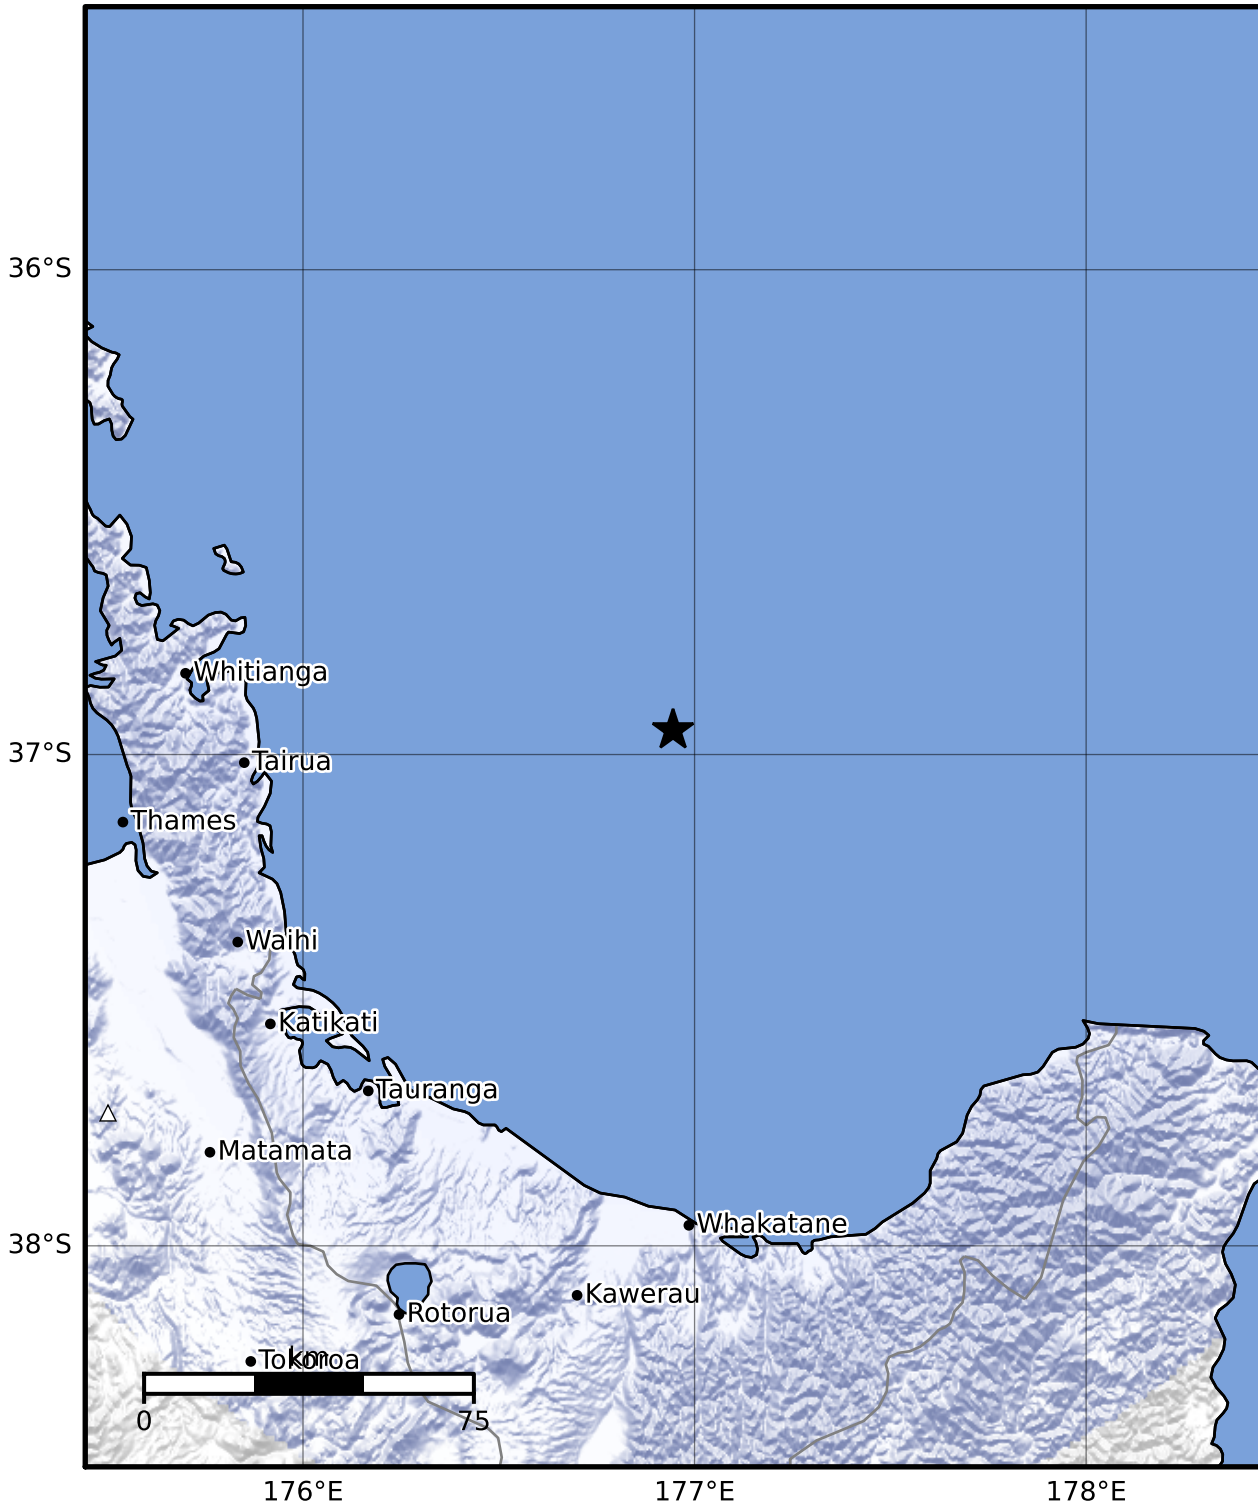

Macroseismic Intensity Map GNS Science

ShakeMap: Raukumara Plain

Jan 18, 2023 21:51:12 UTC M3.6 S36.95 E176.94 Depth: 203.5km ID:2023p048406

SHAKING	Not felt	Weak	Light	Moderate	Strong	Very strong	Severe	Violent	Extreme
DAMAGE	None	None	None	Very light	Light	Moderate	Moderate/heavy	Heavy	Very heavy
PGA(%g)	<0.0464	0.29	1.63	5.16	12.5	22.4	40.2	72.2	>129
PGV(cm/s)	<0.0215	0.125	1.04	4.31	14.5	26.4	48.3	88.4	>162
INTENSITY	I	II-III	IV	V	VI	VII	VIII	IX	X+

Scale based on Moratalla et al.(2021) and Worden et al.(2012) Version 7: Processed 2023-01-19T21:51:57Z

△ Seismic Instrument ○ Reported Intensity ★ Epicenter