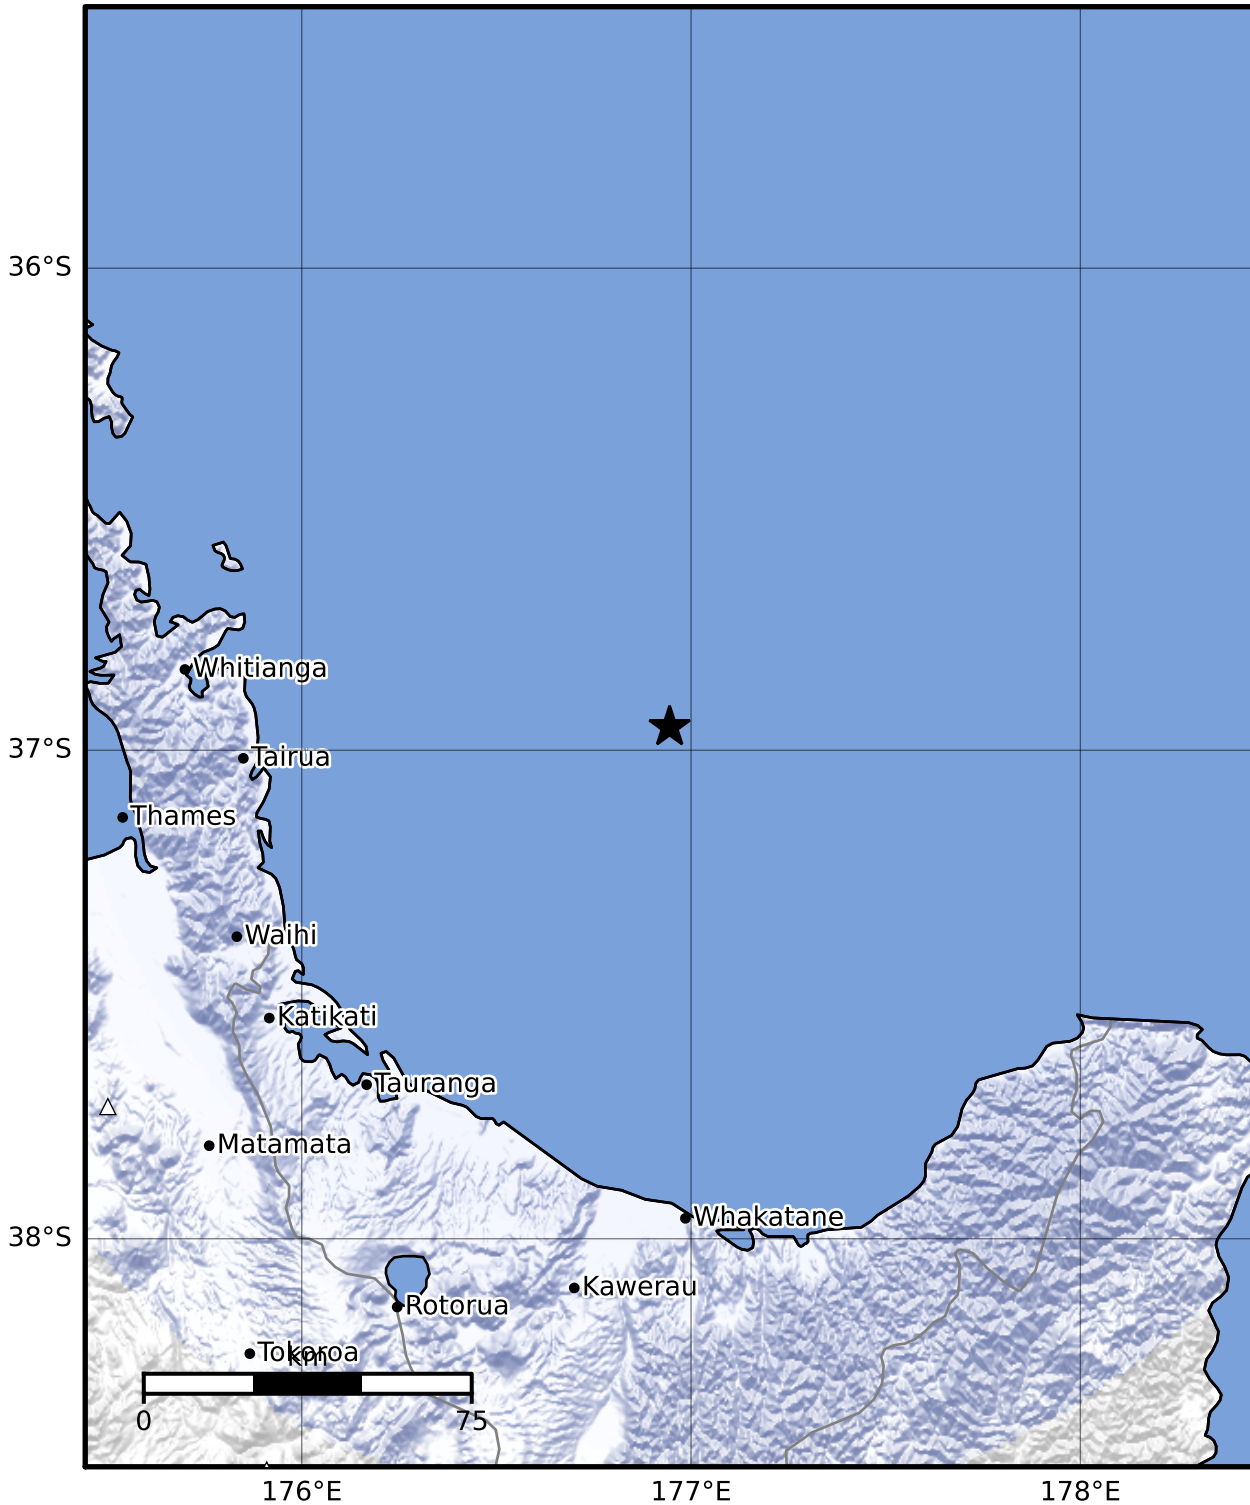

Macroseismic Intensity Map GNS Science

ShakeMap: Raukumara Plain

Jan 18, 2023 21:51:11 UTC M3.6 S36.95 E176.94 Depth: 208.1km ID:2023p048406

SHAKING	Not felt	Weak	Light	Moderate	Strong	Very strong	Severe	Violent	Extreme
DAMAGE	None	None	None	Very light	Light	Moderate	Moderate/heavy	Heavy	Very heavy
PGA(%g)	<0.0464	0.29	1.63	5.16	12.5	22.4	40.2	72.2	>129
PGV(cm/s)	<0.0215	0.125	1.04	4.31	14.5	26.4	48.3	88.4	>162
INTENSITY	I	II-III	IV	V	VI	VII	VIII	IX	X+

Scale based on Moratalla et al.(2021) and Worden et al.(2012) Version 9: Processed 2023-02-01T22:41:06Z

△ Seismic Instrument ○ Reported Intensity ★ Epicenter