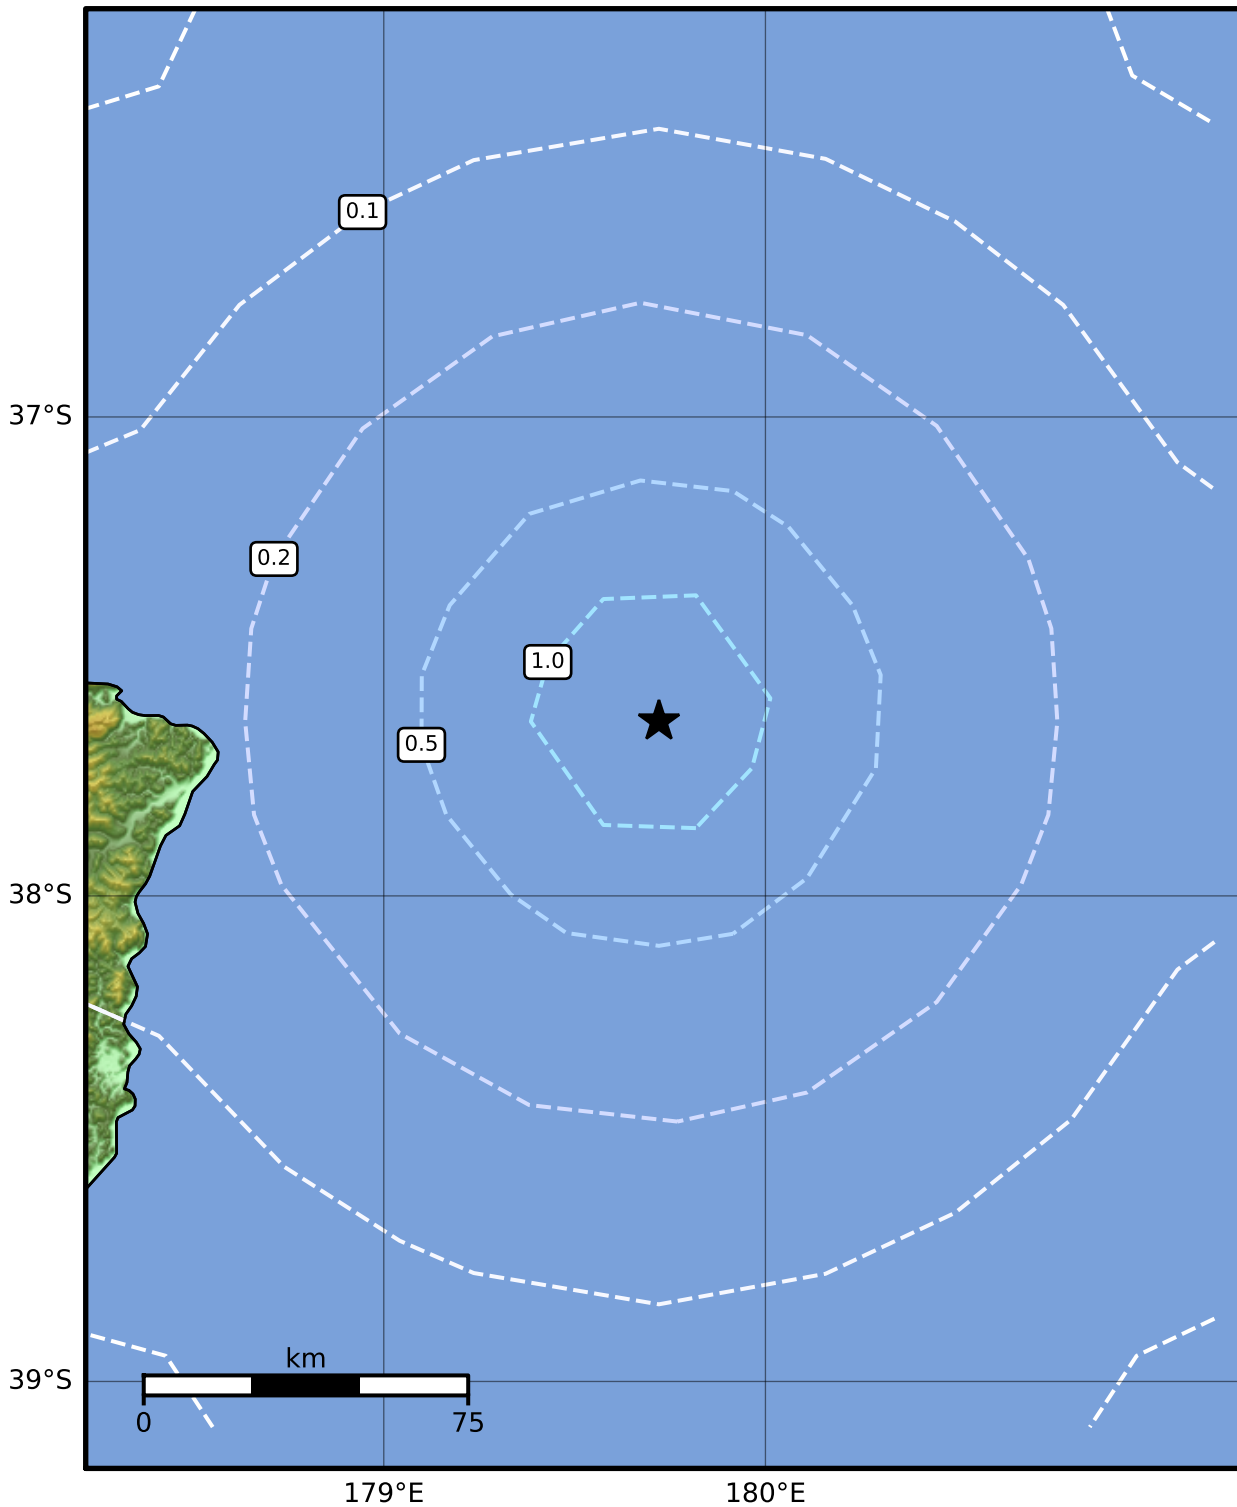

0.3 Second Peak Spectral Acceleration Map GNS Science

ShakeMap: Kermadec Trench

Jan 27, 2023 23:07:20 UTC M4.0 S37.64 E179.72 Depth: 33.0km ID:2023p072874

SA(0.3) (%g)	0.1	0.2	0.5	1	2	5	10	20	50	100	200
---------------------	------------	------------	------------	----------	----------	----------	-----------	-----------	-----------	------------	------------

Scale based on Moratalla et al.(2021) and Worden et al.(2012) Version 2: Processed 2023-01-27T23:33:08Z

△ Seismic Instrument ○ Reported Intensity ★ Epicenter