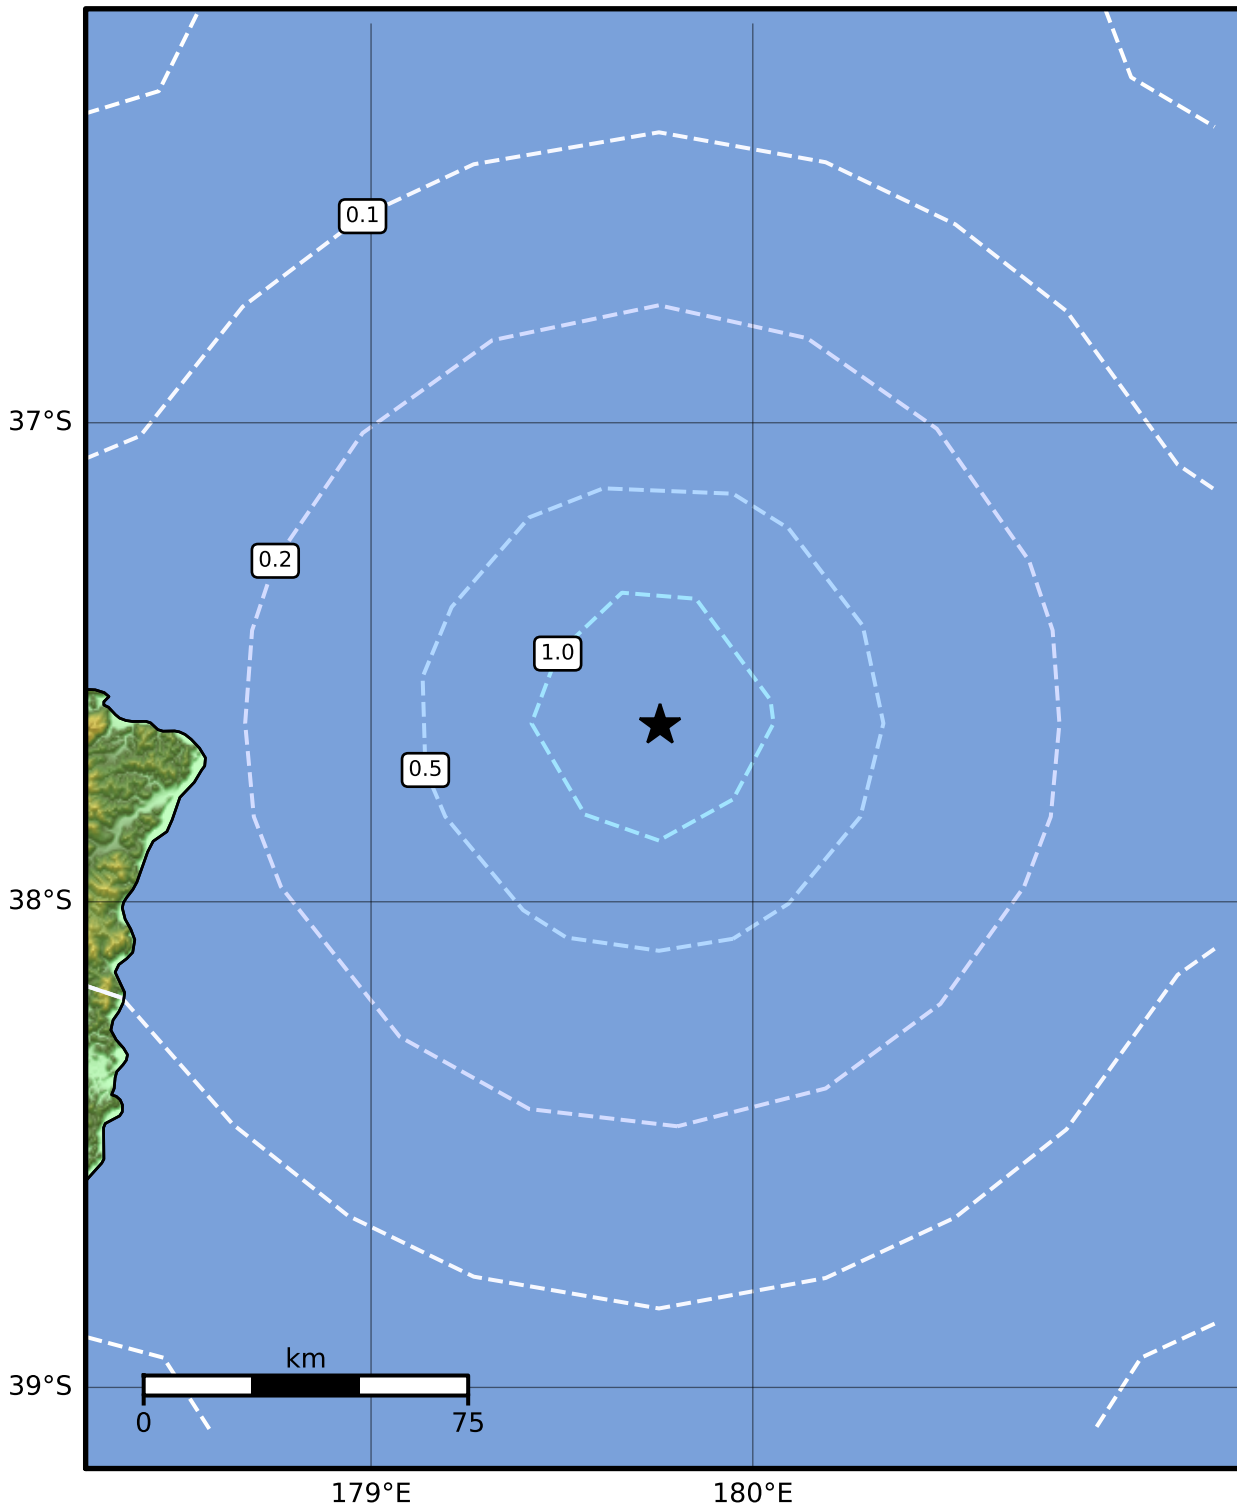

0.3 Second Peak Spectral Acceleration Map GNS Science

ShakeMap: Kermadec Trench

Jan 27, 2023 23:07:20 UTC M4.0 S37.63 E179.76 Depth: 33.0km ID:2023p072874

<b>SA(0.3) (%g)</b>	<b>0.1</b>	<b>0.2</b>	<b>0.5</b>	<b>1</b>	<b>2</b>	<b>5</b>	<b>10</b>	<b>20</b>	<b>50</b>	<b>100</b>	<b>200</b>
---------------------	------------	------------	------------	----------	----------	----------	-----------	-----------	-----------	------------	------------

Scale based on Moratalla et al.(2021) and Worden et al.(2012) Version 9: Processed 2023-02-14T21:58:42Z

△ Seismic Instrument ○ Reported Intensity ★ Epicenter