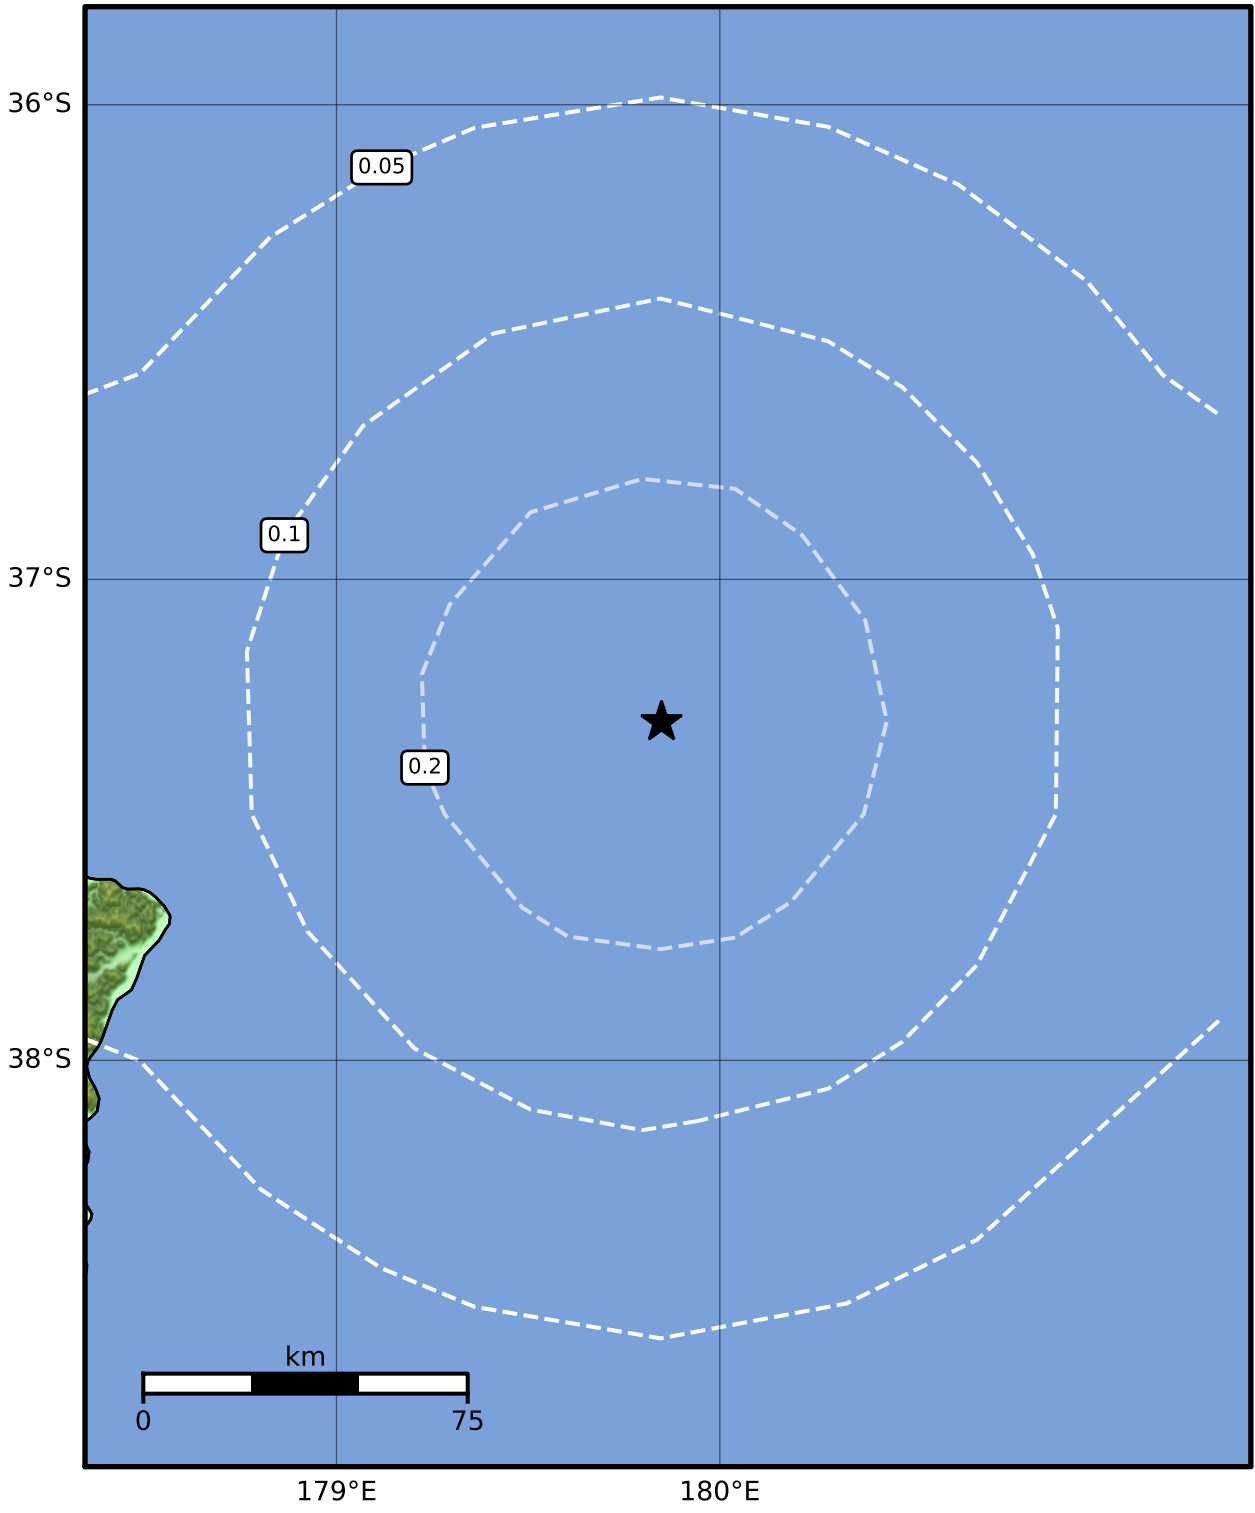

0.3 Second Peak Spectral Acceleration Map GNS Science

ShakeMap: Kermadec Trench

Jan 28, 2023 04:26:49 UTC M3.5 S37.30 E179.85 Depth: 60.4km ID:2023p073473

SA(0.3) (%g)	0.1	0.2	0.5	1	2	5	10	20	50	100	200
---------------------	------------	------------	------------	----------	----------	----------	-----------	-----------	-----------	------------	------------

Scale based on Moratalla et al.(2021) and Worden et al.(2012) Version 8: Processed 2023-01-28T07:27:29Z

△ Seismic Instrument ○ Reported Intensity ★ Epicenter