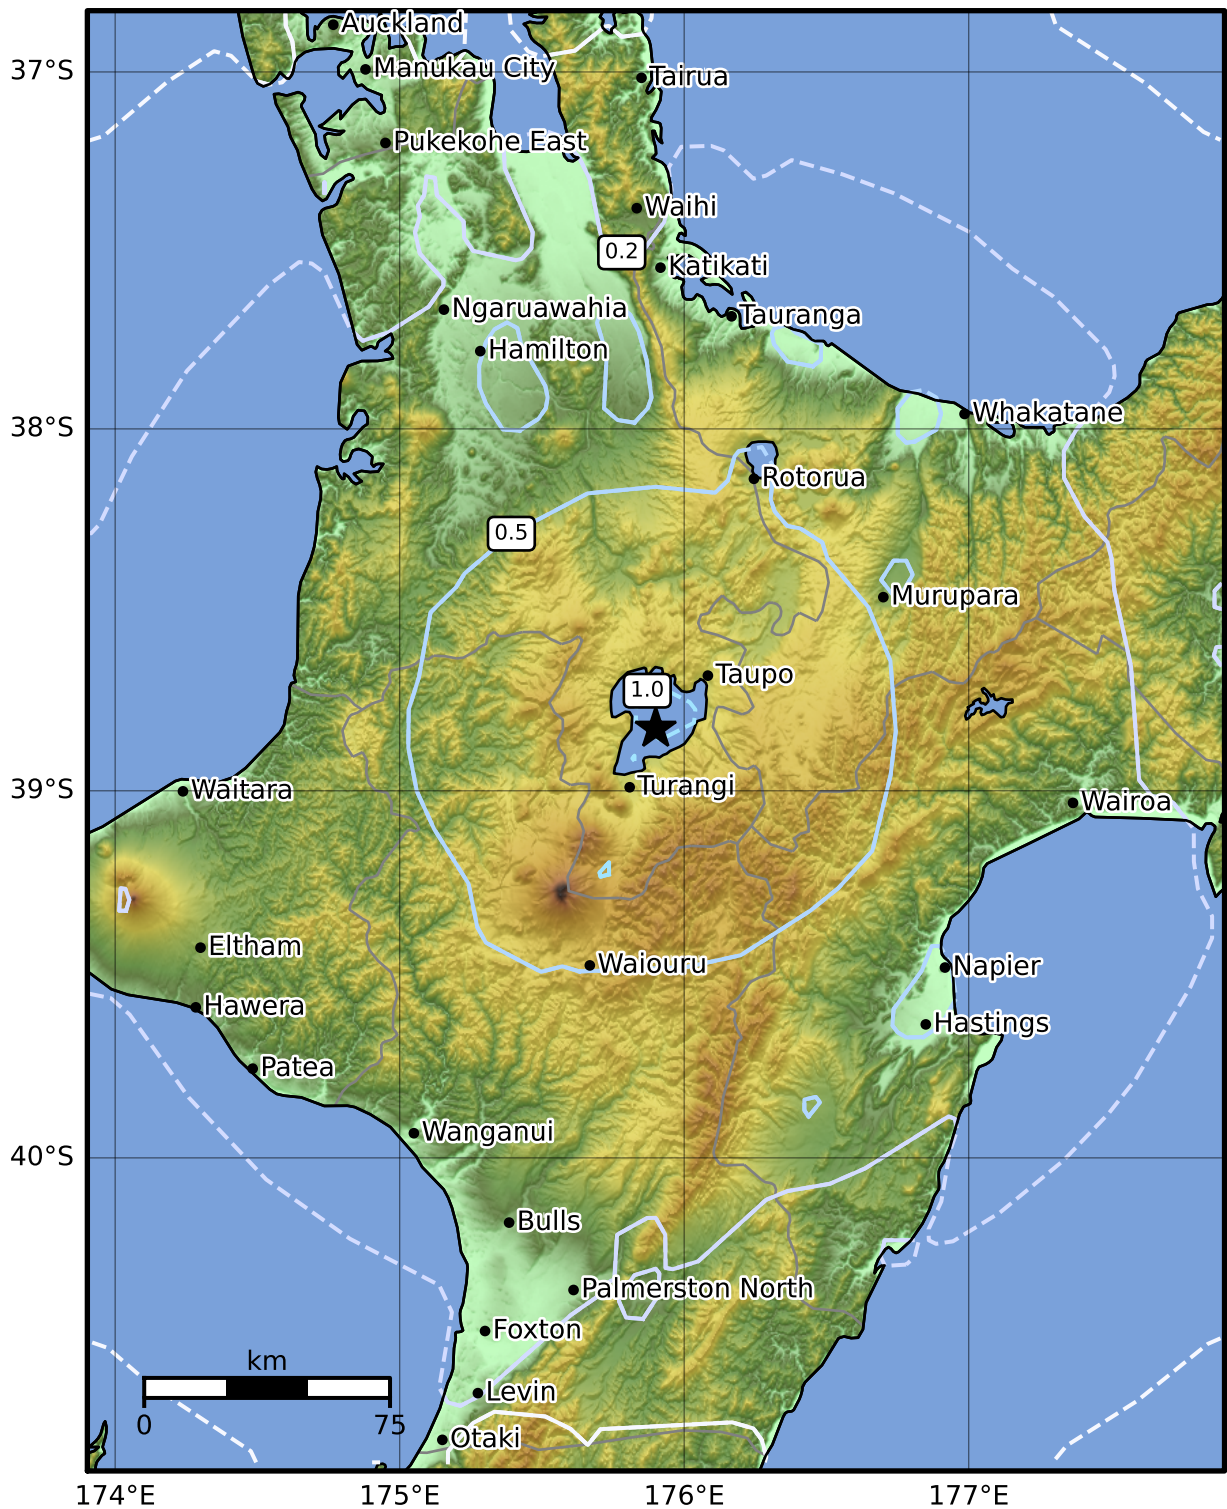

0.3 Second Peak Spectral Acceleration Map GNS Science

ShakeMap: Taupo

Feb 03, 2023 23:14:22 UTC M4.8 S38.83 E175.90 Depth: 81.3km ID:2023p091805

SA(0.3) (%g)	0.1	0.2	0.5	1	2	5	10	20	50	100	200
---------------------	------------	------------	------------	----------	----------	----------	-----------	-----------	-----------	------------	------------

Scale based on Moratalla et al.(2021) and Worden et al.(2012) Version 1: Processed 2023-02-03T23:36:37Z

△ Seismic Instrument ○ Reported Intensity ★ Epicenter

Te Whakaahuatanga Tere o ngā Rū Whenua me ngā Parawhenua
R-CET Rapid Characterisation of Earthquakes and Tsunamis
 A GNS Science Led Research Programme