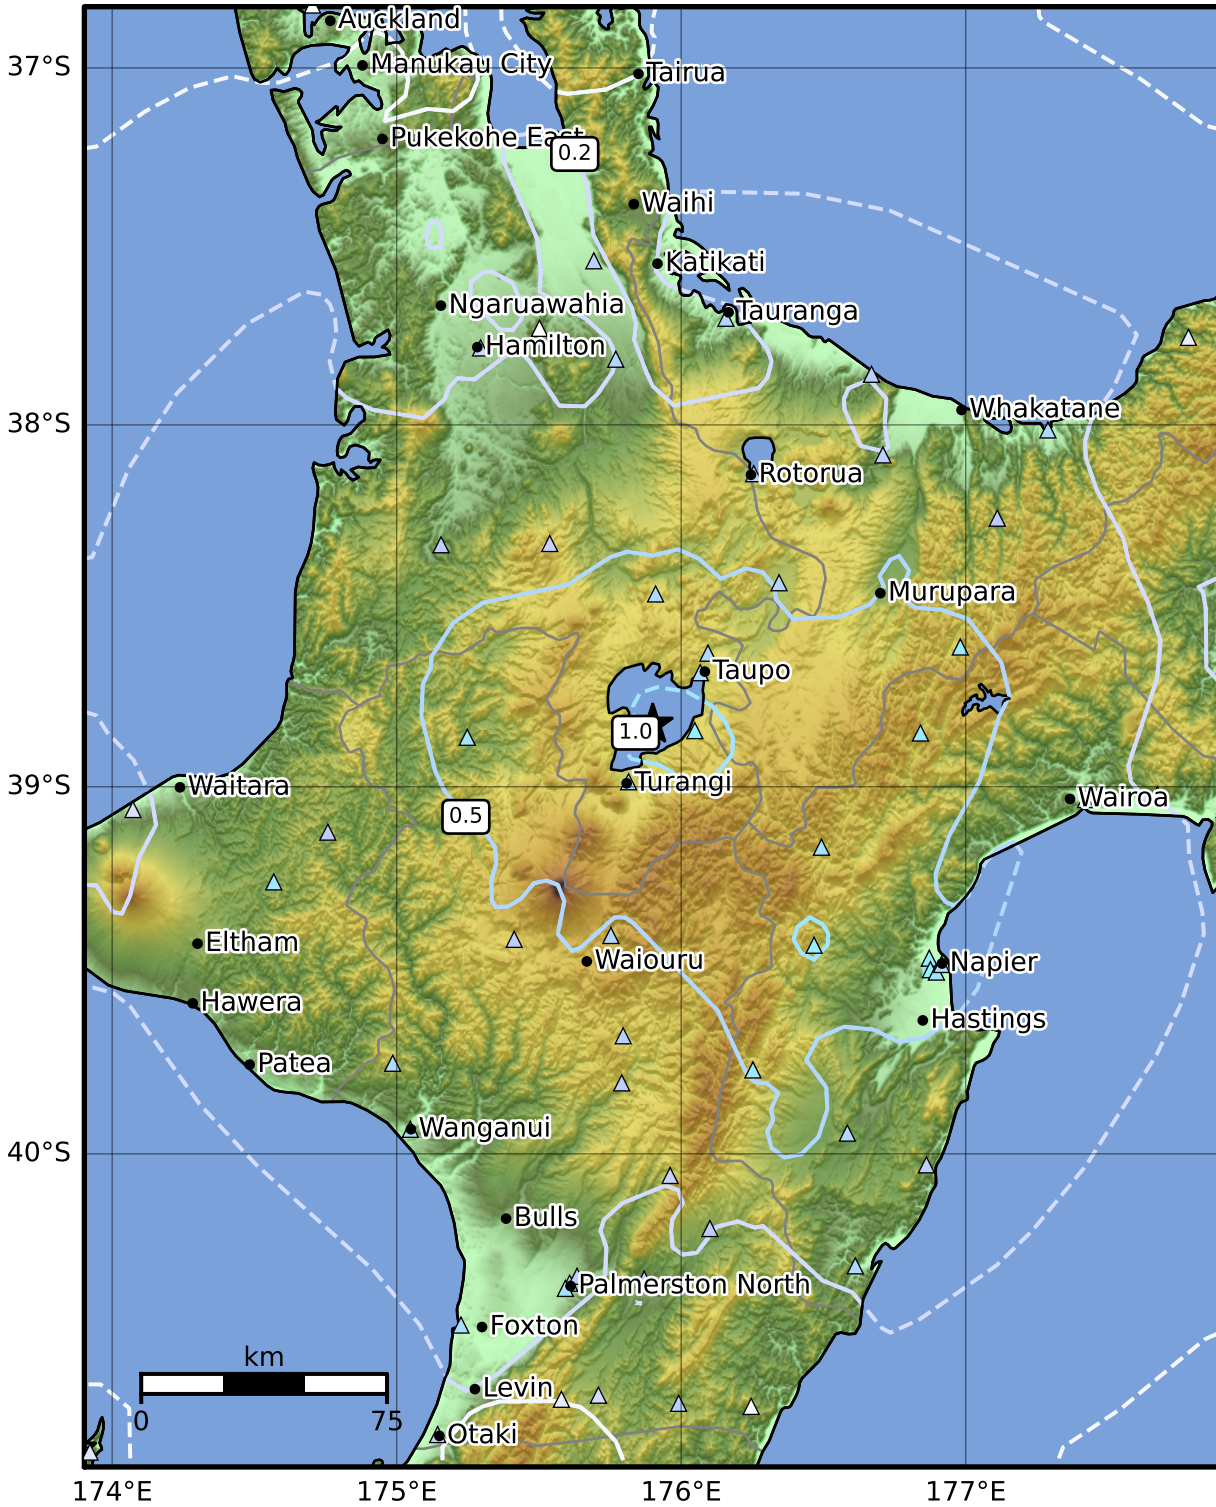

0.3 Second Peak Spectral Acceleration Map GNS Science

ShakeMap: Taupo

Feb 03, 2023 23:14:22 UTC M4.8 S38.83 E175.90 Depth: 81.3km ID:2023p091805

SA(0.3) (%g)	0.1	0.2	0.5	1	2	5	10	20	50	100	200
---------------------	------------	------------	------------	----------	----------	----------	-----------	-----------	-----------	------------	------------

Scale based on Moratalla et al.(2021) and Worden et al.(2012) Version 2: Processed 2023-02-03T23:42:26Z

△ Seismic Instrument ○ Reported Intensity ★ Epicenter

Te Whakaahuatanga Tere o ngā Rū Whenua me ngā Parawhenua
R-CET Rapid Characterisation of Earthquakes and Tsunamis
 A GNS Science Led Research Programme