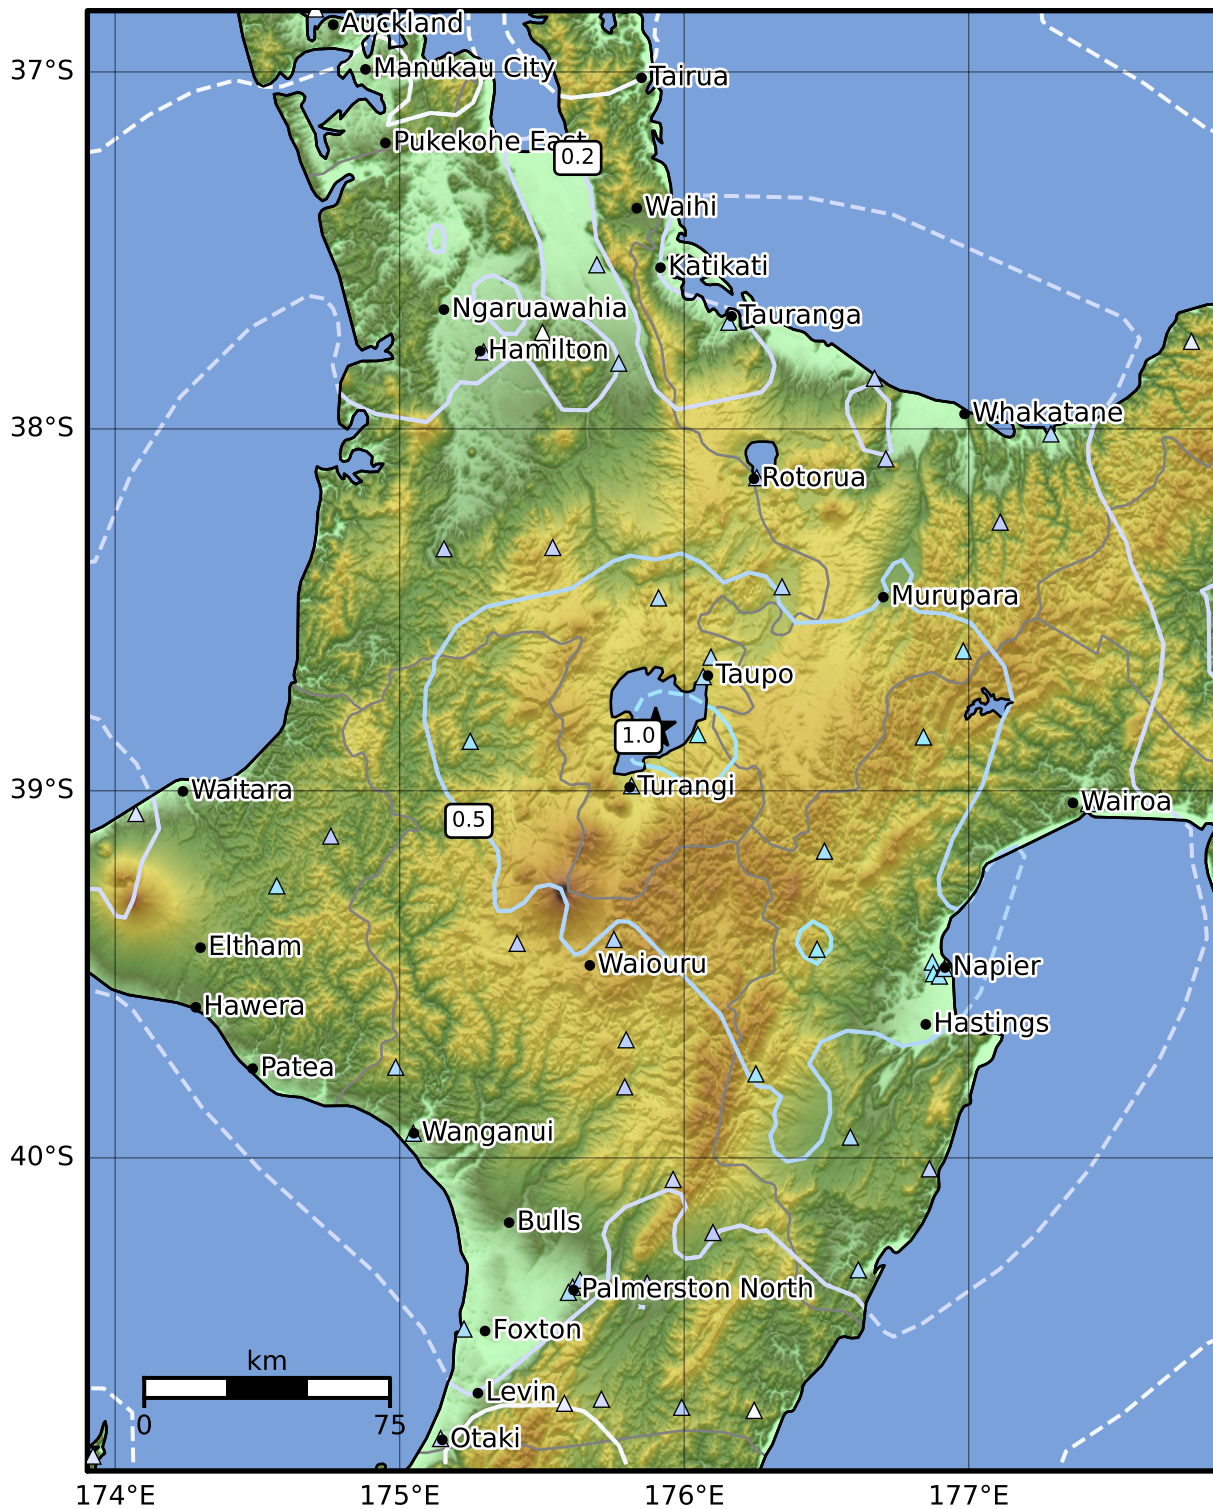

0.3 Second Peak Spectral Acceleration Map GNS Science

ShakeMap: Taupo

Feb 03, 2023 23:14:22 UTC M4.8 S38.83 E175.90 Depth: 81.3km ID:2023p091805

SA(0.3) (%g)	0.1	0.2	0.5	1	2	5	10	20	50	100	200
---------------------	------------	------------	------------	----------	----------	----------	-----------	-----------	-----------	------------	------------

Scale based on Moratalla et al.(2021) and Worden et al.(2012) Version 4: Processed 2023-02-04T00:15:22Z

△ Seismic Instrument ○ Reported Intensity ★ Epicenter