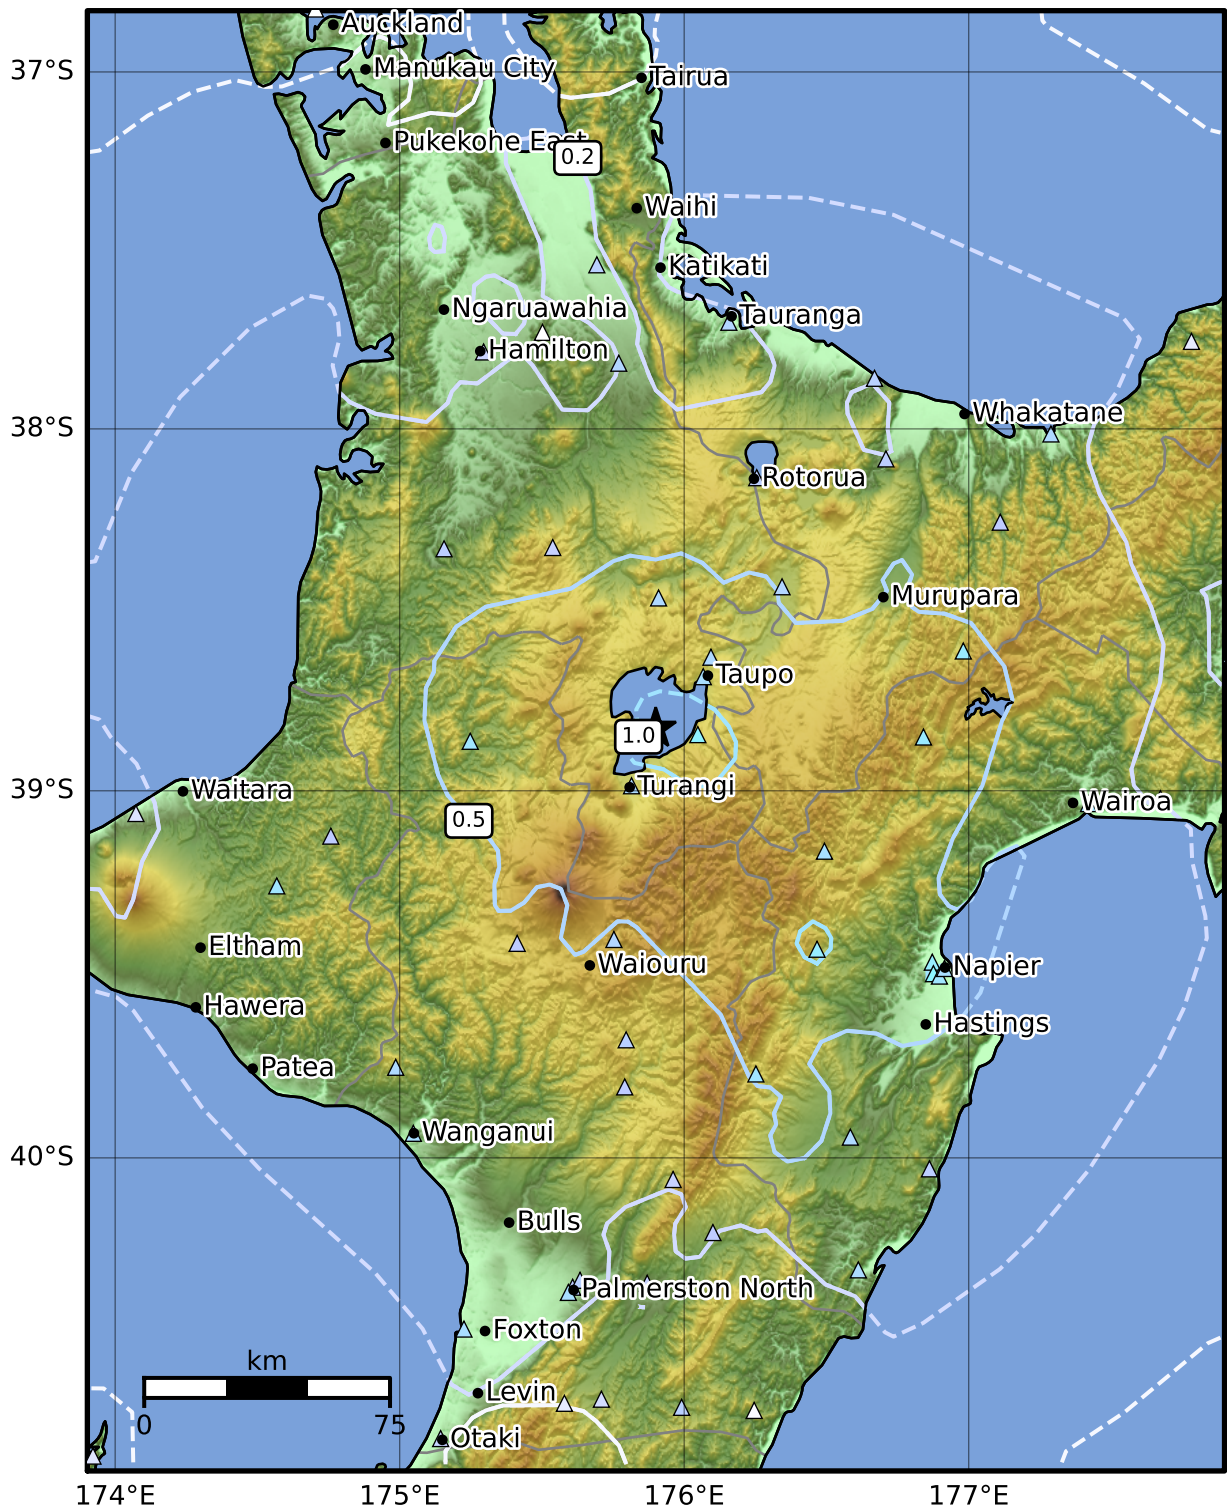

0.3 Second Peak Spectral Acceleration Map GNS Science

ShakeMap: Taupo

Feb 03, 2023 23:14:22 UTC M4.8 S38.83 E175.90 Depth: 81.3km ID:2023p091805

SA(0.3) (%g)	0.1	0.2	0.5	1	2	5	10	20	50	100	200
---------------------	------------	------------	------------	----------	----------	----------	-----------	-----------	-----------	------------	------------

Scale based on Moratalla et al.(2021) and Worden et al.(2012) Version 5: Processed 2023-02-04T01:15:19Z

△ Seismic Instrument ○ Reported Intensity ★ Epicenter

Te Whakaahuatanga Tere o ngā Rū Whenua me ngā Parawhenua
R-CET Rapid Characterisation of Earthquakes and Tsunamis
 A GNS Science Led Research Programme