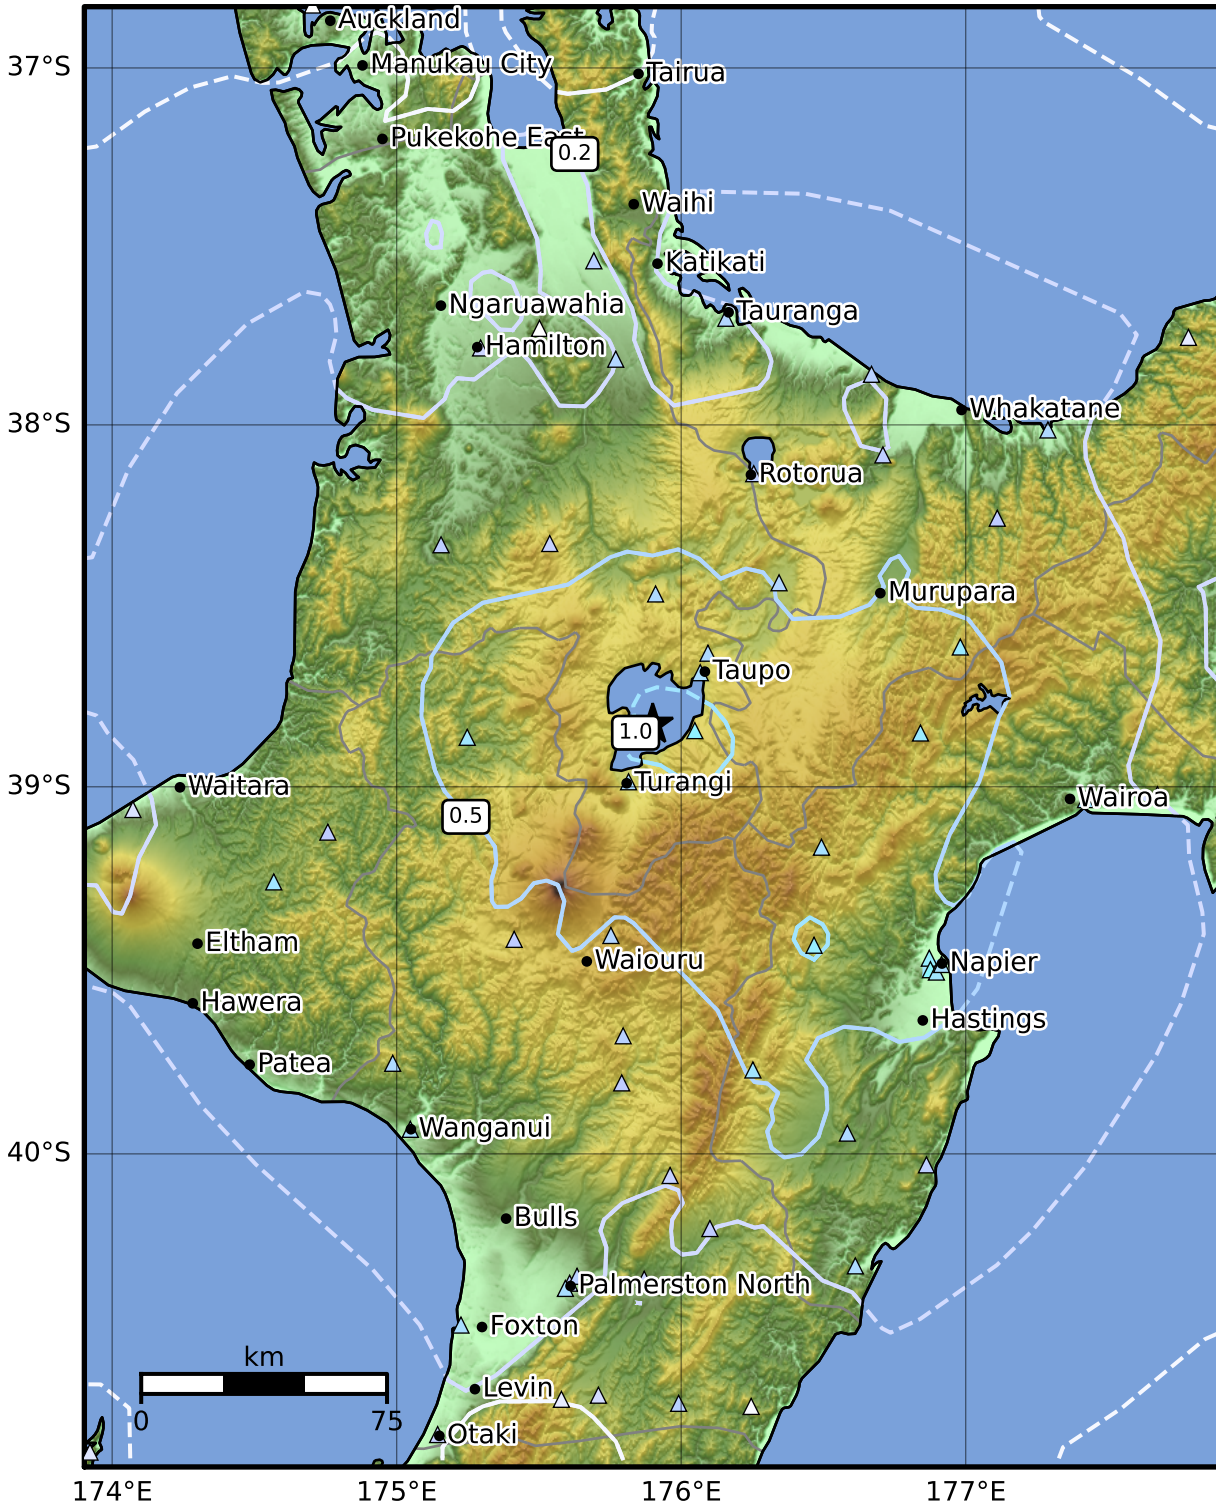

0.3 Second Peak Spectral Acceleration Map GNS Science

ShakeMap: Taupo

Feb 03, 2023 23:14:22 UTC M4.8 S38.83 E175.90 Depth: 81.3km ID:2023p091805

SA(0.3) (%g)	0.1	0.2	0.5	1	2	5	10	20	50	100	200
---------------------	------------	------------	------------	----------	----------	----------	-----------	-----------	-----------	------------	------------

Scale based on Moratalla et al.(2021) and Worden et al.(2012) Version 6: Processed 2023-02-04T02:15:21Z

△ Seismic Instrument ○ Reported Intensity ★ Epicenter

Te Whakaahuatanga Tere o ngā Rū Whenua me ngā Parawhenua
R-CET Rapid Characterisation of Earthquakes and Tsunamis
 A GNS Science Led Research Programme