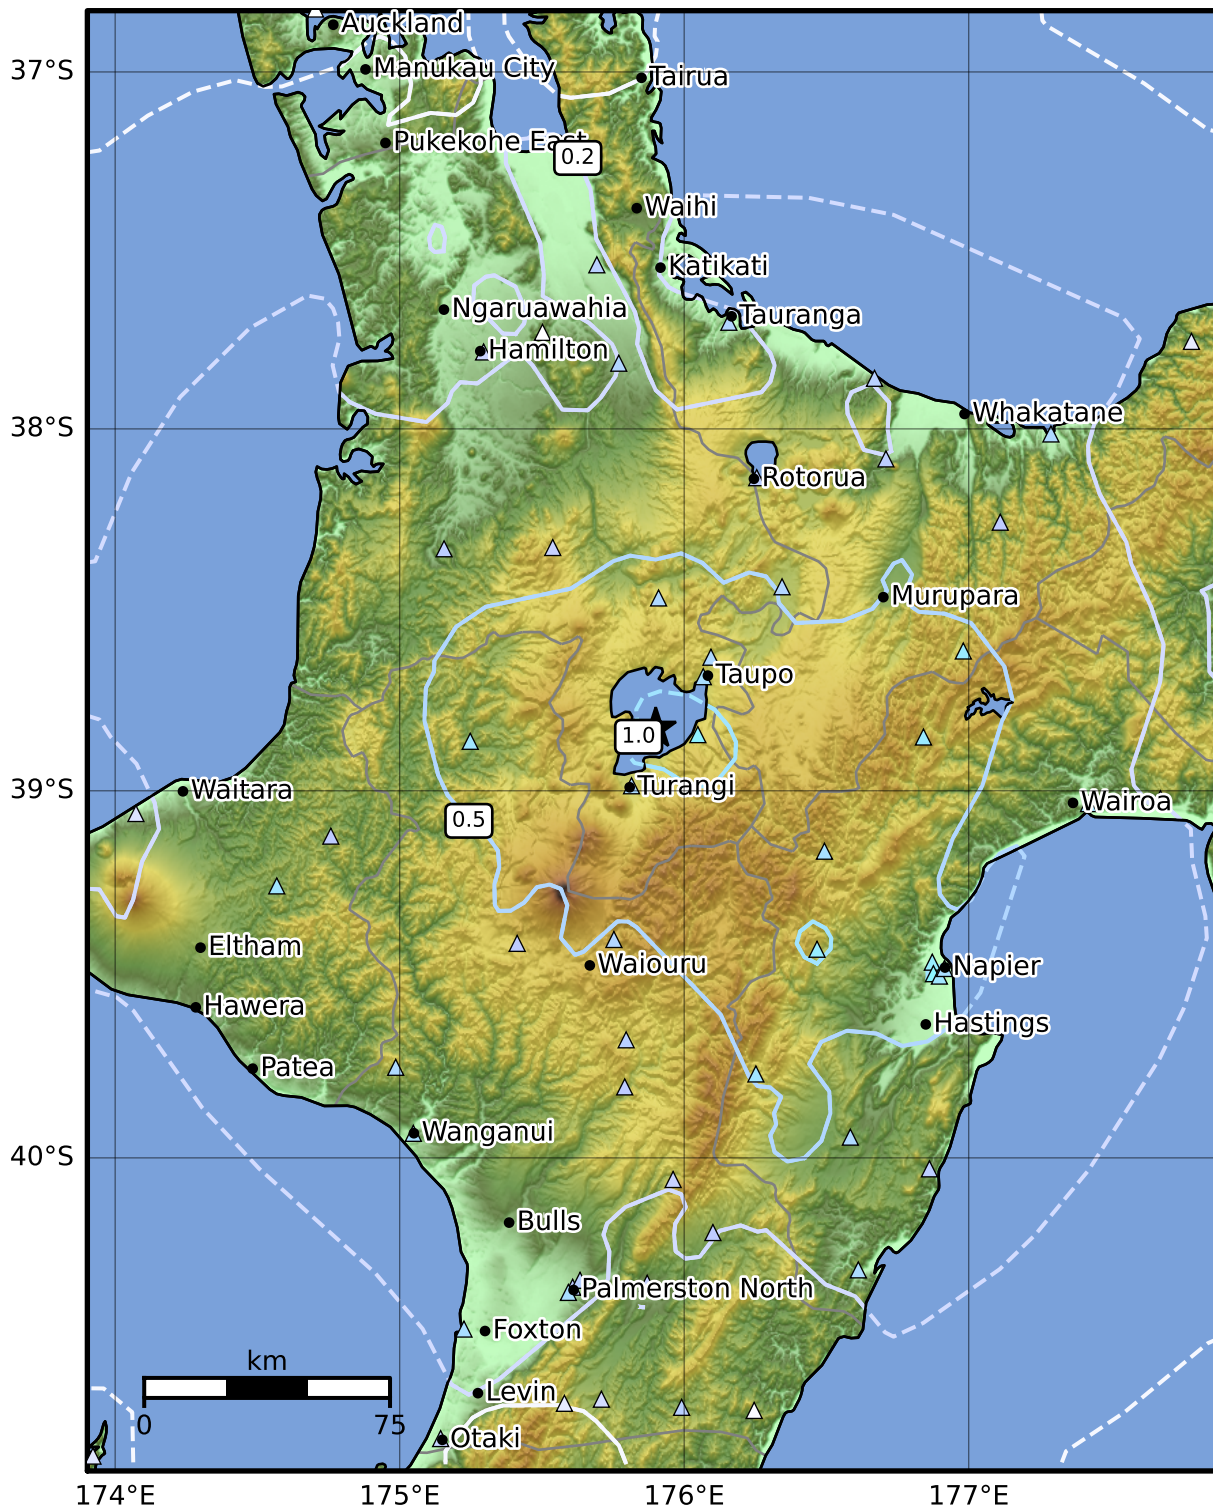

0.3 Second Peak Spectral Acceleration Map GNS Science

ShakeMap: Taupo

Feb 03, 2023 23:14:22 UTC M4.8 S38.83 E175.90 Depth: 81.3km ID:2023p091805

SA(0.3) (%g)	0.1	0.2	0.5	1	2	5	10	20	50	100	200
---------------------	------------	------------	------------	----------	----------	----------	-----------	-----------	-----------	------------	------------

Scale based on Moratalla et al.(2021) and Worden et al.(2012) Version 7: Processed 2023-02-04T05:15:21Z

△ Seismic Instrument ○ Reported Intensity ★ Epicenter