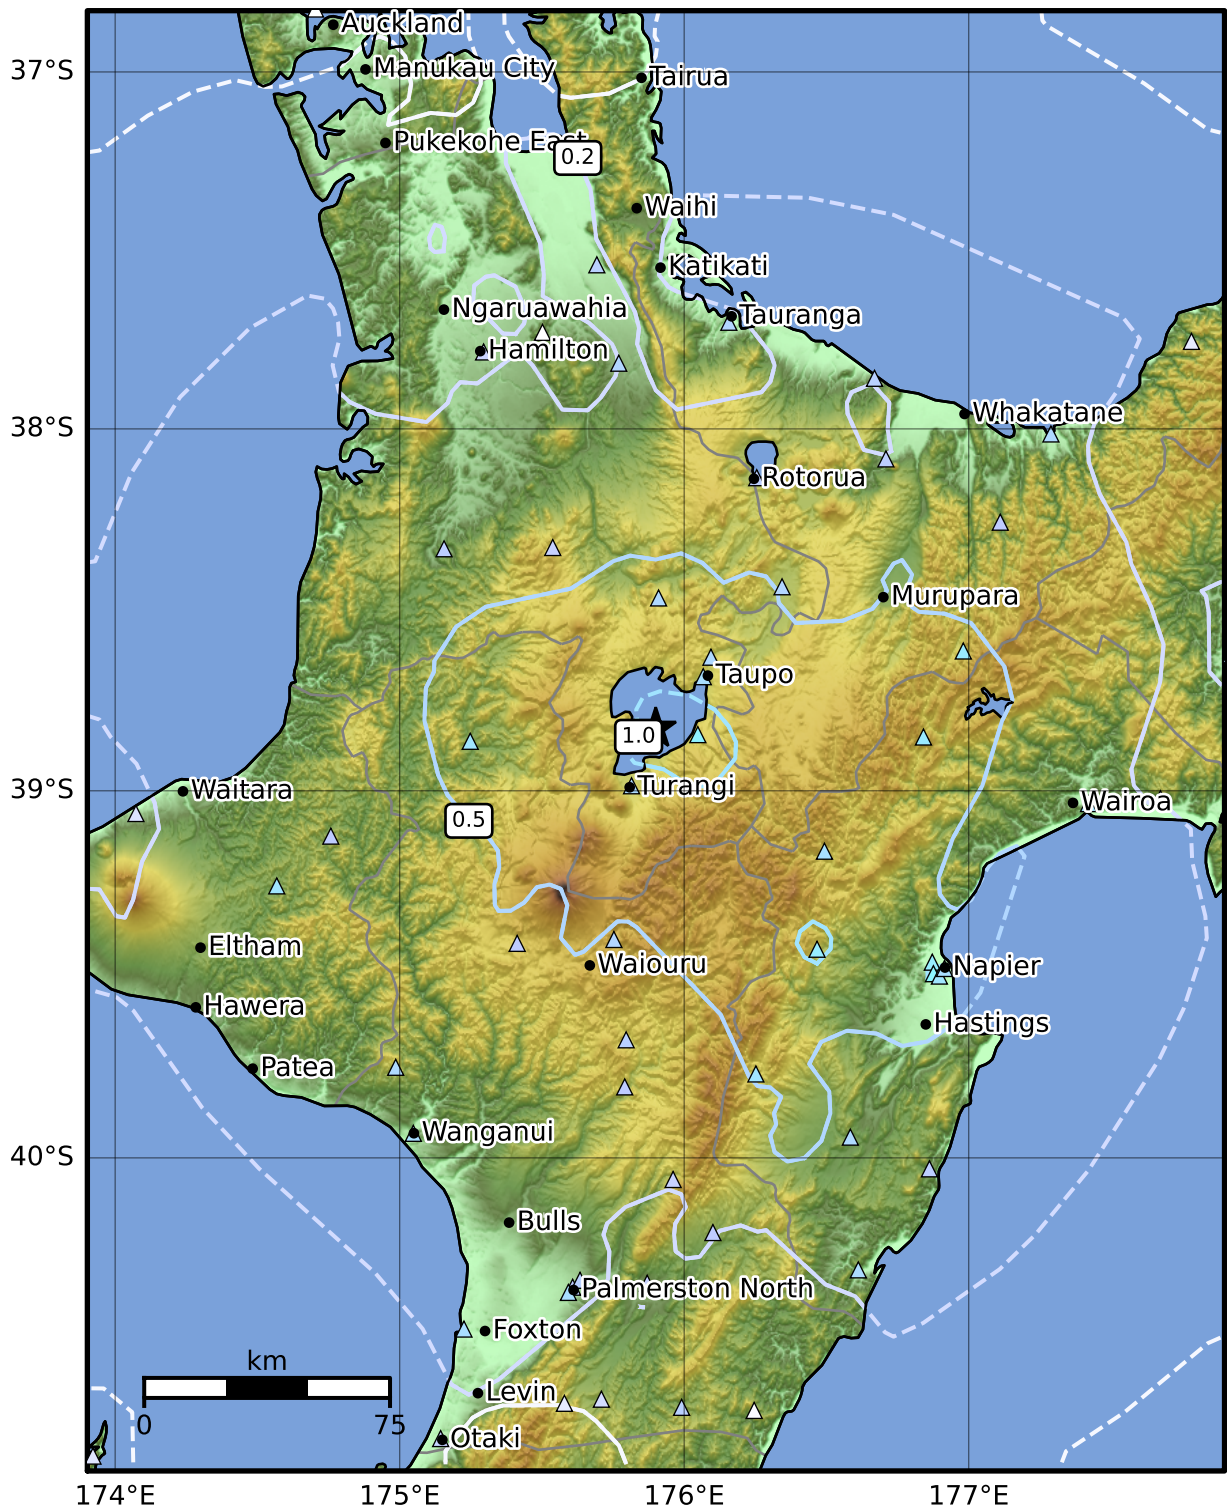

0.3 Second Peak Spectral Acceleration Map GNS Science

ShakeMap: Taupo

Feb 03, 2023 23:14:22 UTC M4.8 S38.83 E175.90 Depth: 81.3km ID:2023p091805

SA(0.3) (%g)	0.1	0.2	0.5	1	2	5	10	20	50	100	200
---------------------	------------	------------	------------	----------	----------	----------	-----------	-----------	-----------	------------	------------

Scale based on Moratalla et al.(2021) and Worden et al.(2012) Version 8: Processed 2023-02-04T23:15:24Z

△ Seismic Instrument ○ Reported Intensity ★ Epicenter

Te Whakaahuatanga Tere o ngā Rū Whenua me ngā Parawhenua
R-CET Rapid Characterisation of Earthquakes and Tsunamis
 A GNS Science Led Research Programme