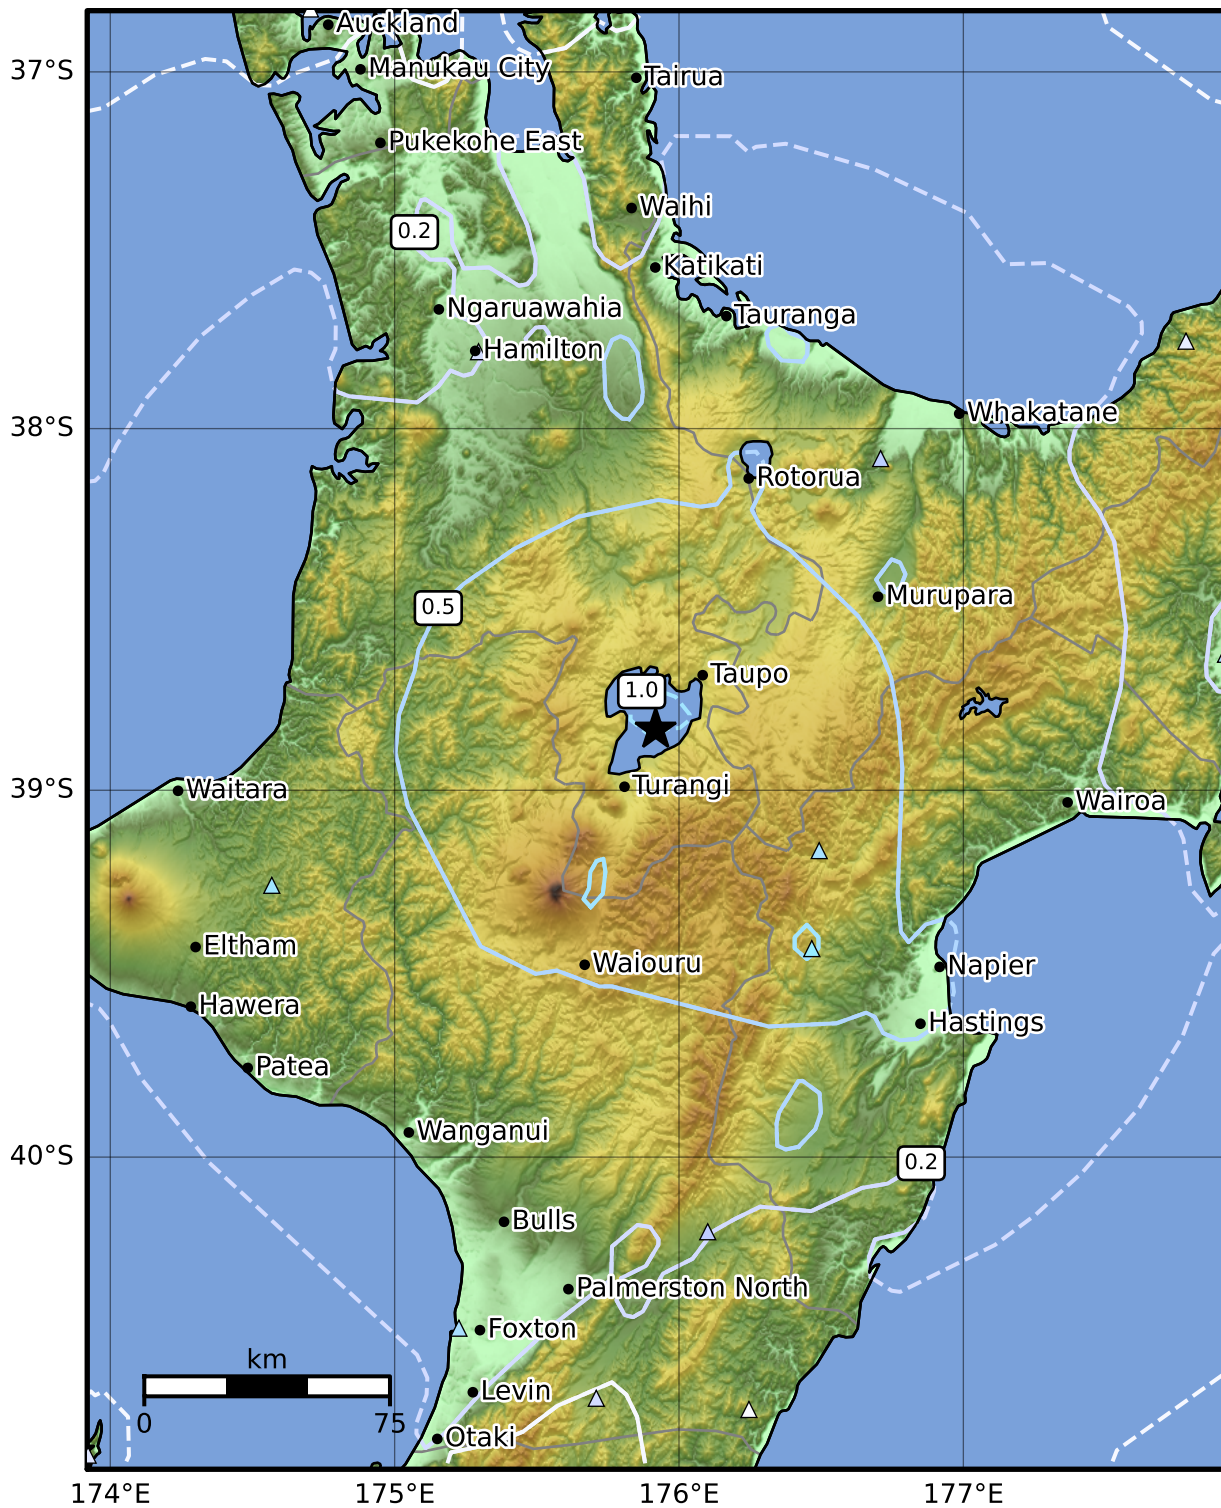

0.3 Second Peak Spectral Acceleration Map GNS Science

ShakeMap: Taupo

Feb 03, 2023 23:14:22 UTC M4.8 S38.83 E175.92 Depth: 86.2km ID:2023p091805

SA(0.3) (%g)	0.1	0.2	0.5	1	2	5	10	20	50	100	200
---------------------	------------	------------	------------	----------	----------	----------	-----------	-----------	-----------	------------	------------

Scale based on Moratalla et al.(2021) and Worden et al.(2012) Version 1: Processed 2023-02-20T00:29:47Z

△ Seismic Instrument ○ Reported Intensity ★ Epicenter

Te Whakaahuatanga Tere o ngā Rū Whenua me ngā Parawhenua
R-CET Rapid Characterisation of Earthquakes and Tsunamis
 A GNS Science Led Research Programme