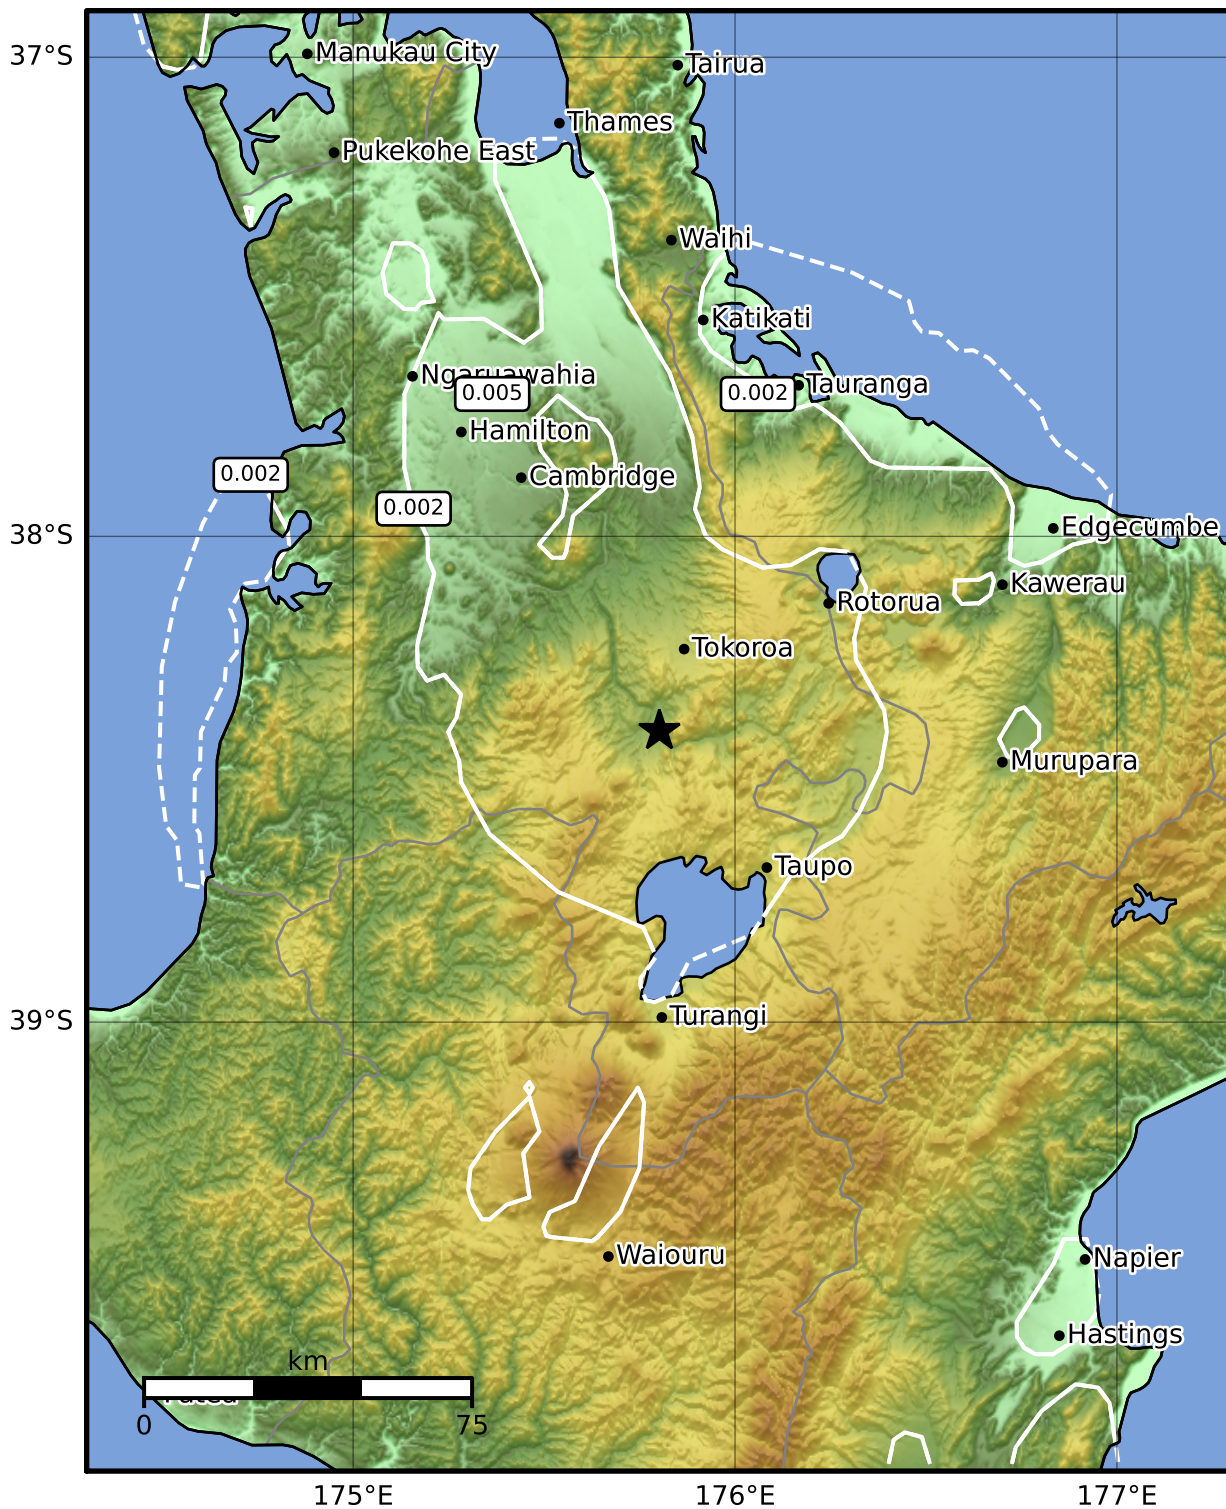

1.0 Second Peak Spectral Acceleration Map GNS Science

ShakeMap: Waikato

Feb 05, 2023 07:28:19 UTC M3.3 S38.40 E175.80 Depth: 179.1km ID:2023p095435

SA(1.0) (%g)	0.1	0.2	0.5	1	2	5	10	20	50	100	200
--------------	-----	-----	-----	---	---	---	----	----	----	-----	-----

Scale based on Moratalla et al.(2021) and Worden et al.(2012) Version 1: Processed 2023-02-20T02:39:32Z

△ Seismic Instrument ○ Reported Intensity ★ Epicenter