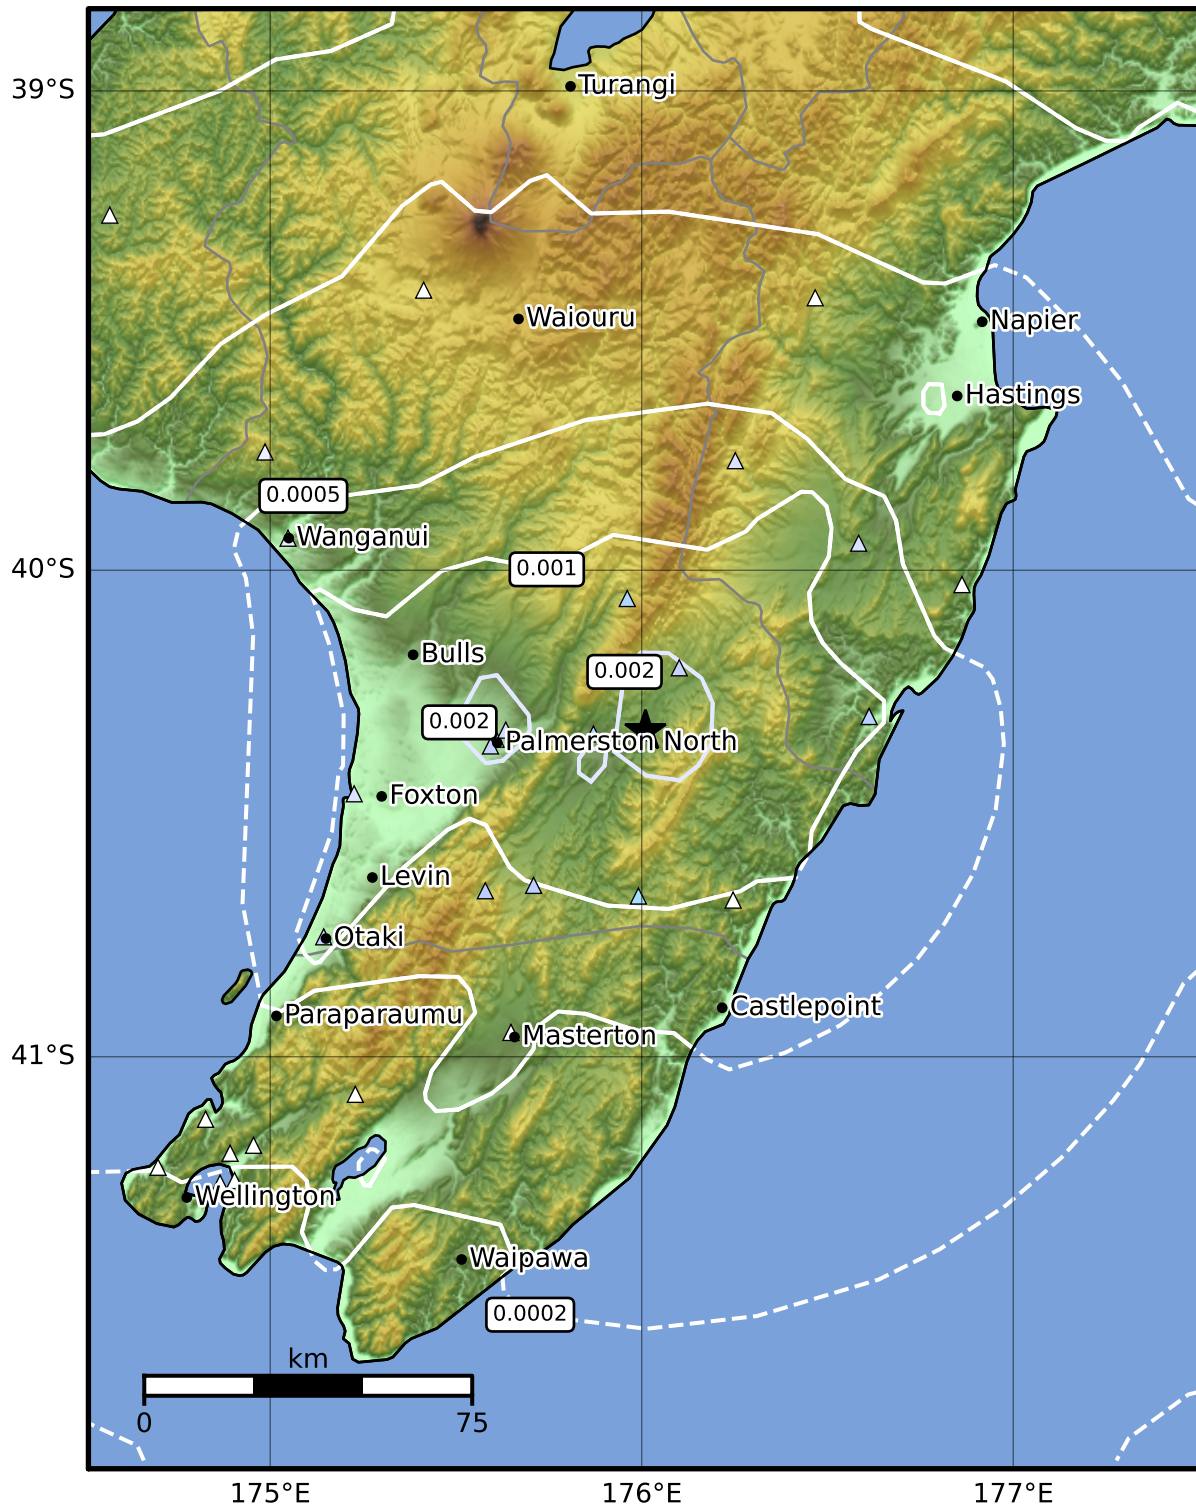

3.0 Second Peak Spectral Acceleration Map GNS Science

ShakeMap: Wairarapa

Feb 05, 2023 22:20:50 UTC M3.6 S40.33 E176.01 Depth: 26.2km ID:2023p097111

Scale based on Moratalla et al.(2021) and Worden et al.(2012) Version 2: Processed 2023-02-05T22:34:06Z

△ Seismic Instrument ○ Reported Intensity ★ Epicenter