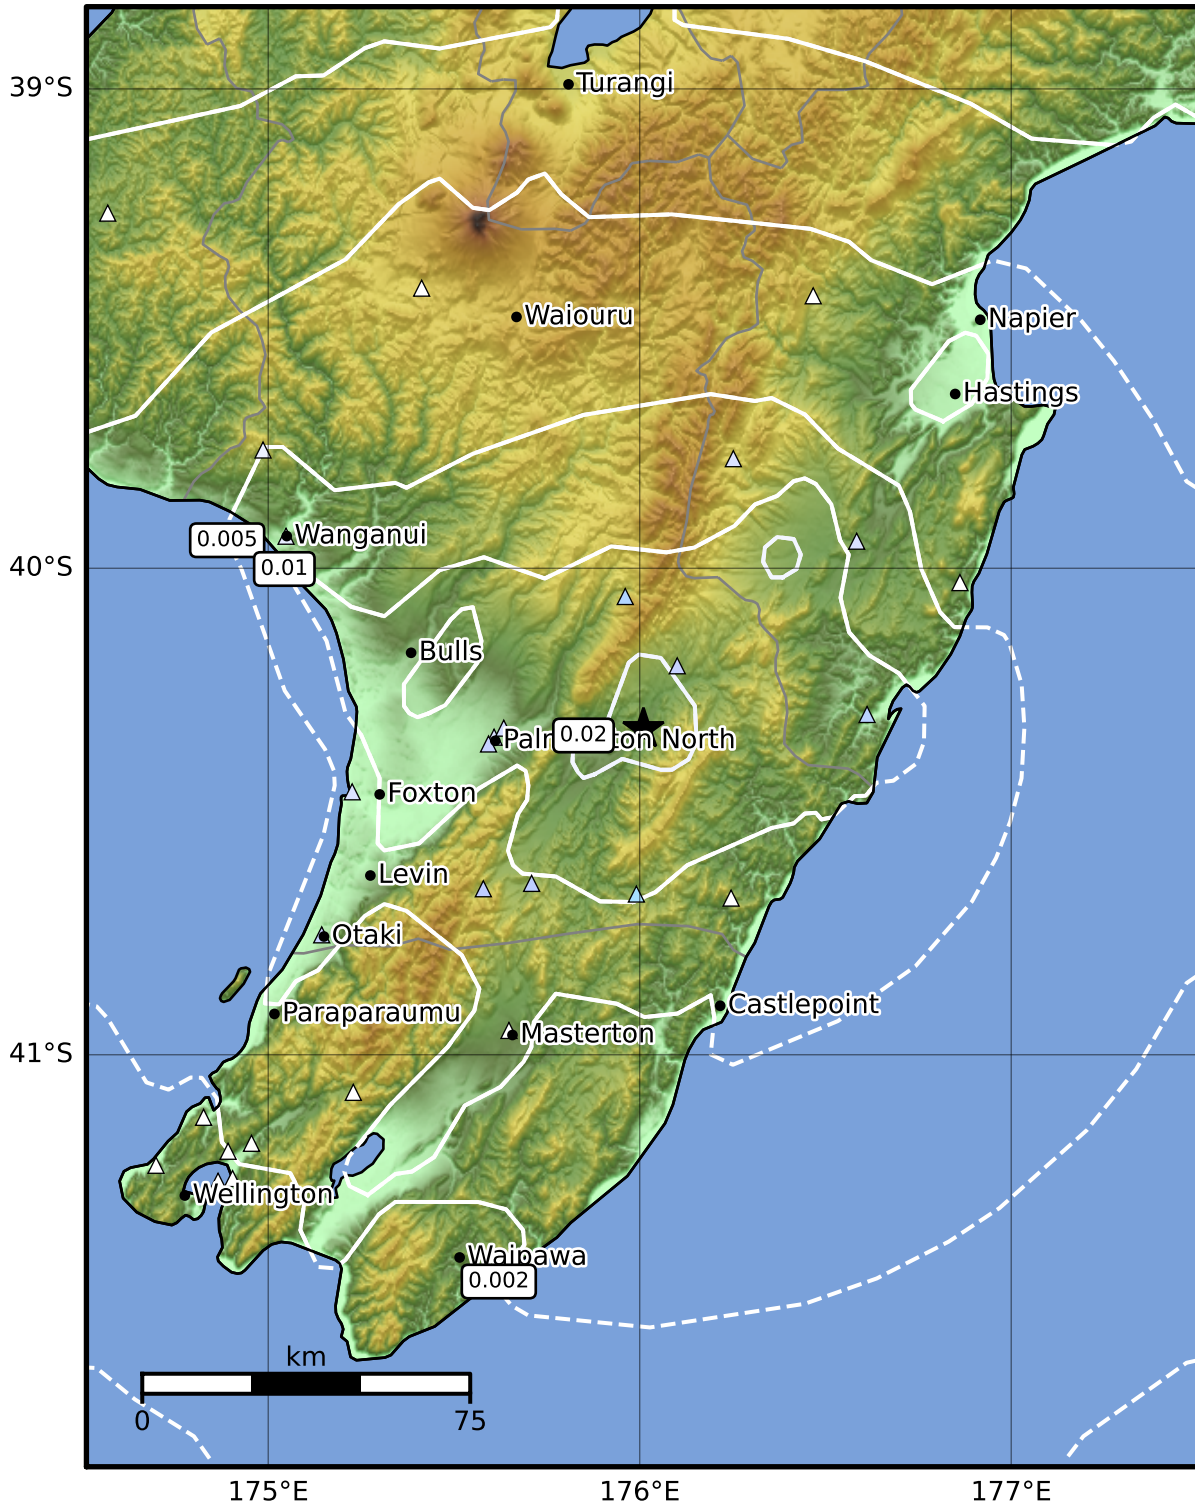

1.0 Second Peak Spectral Acceleration Map GNS Science

ShakeMap: Wairarapa

Feb 05, 2023 22:20:50 UTC M3.6 S40.33 E176.01 Depth: 26.2km ID:2023p097111

SA(1.0) (%g)	0.1	0.2	0.5	1	2	5	10	20	50	100	200
--------------	-----	-----	-----	---	---	---	----	----	----	-----	-----

Scale based on Moratalla et al.(2021) and Worden et al.(2012) Version 4: Processed 2023-02-05T22:45:34Z

△ Seismic Instrument ○ Reported Intensity ★ Epicenter