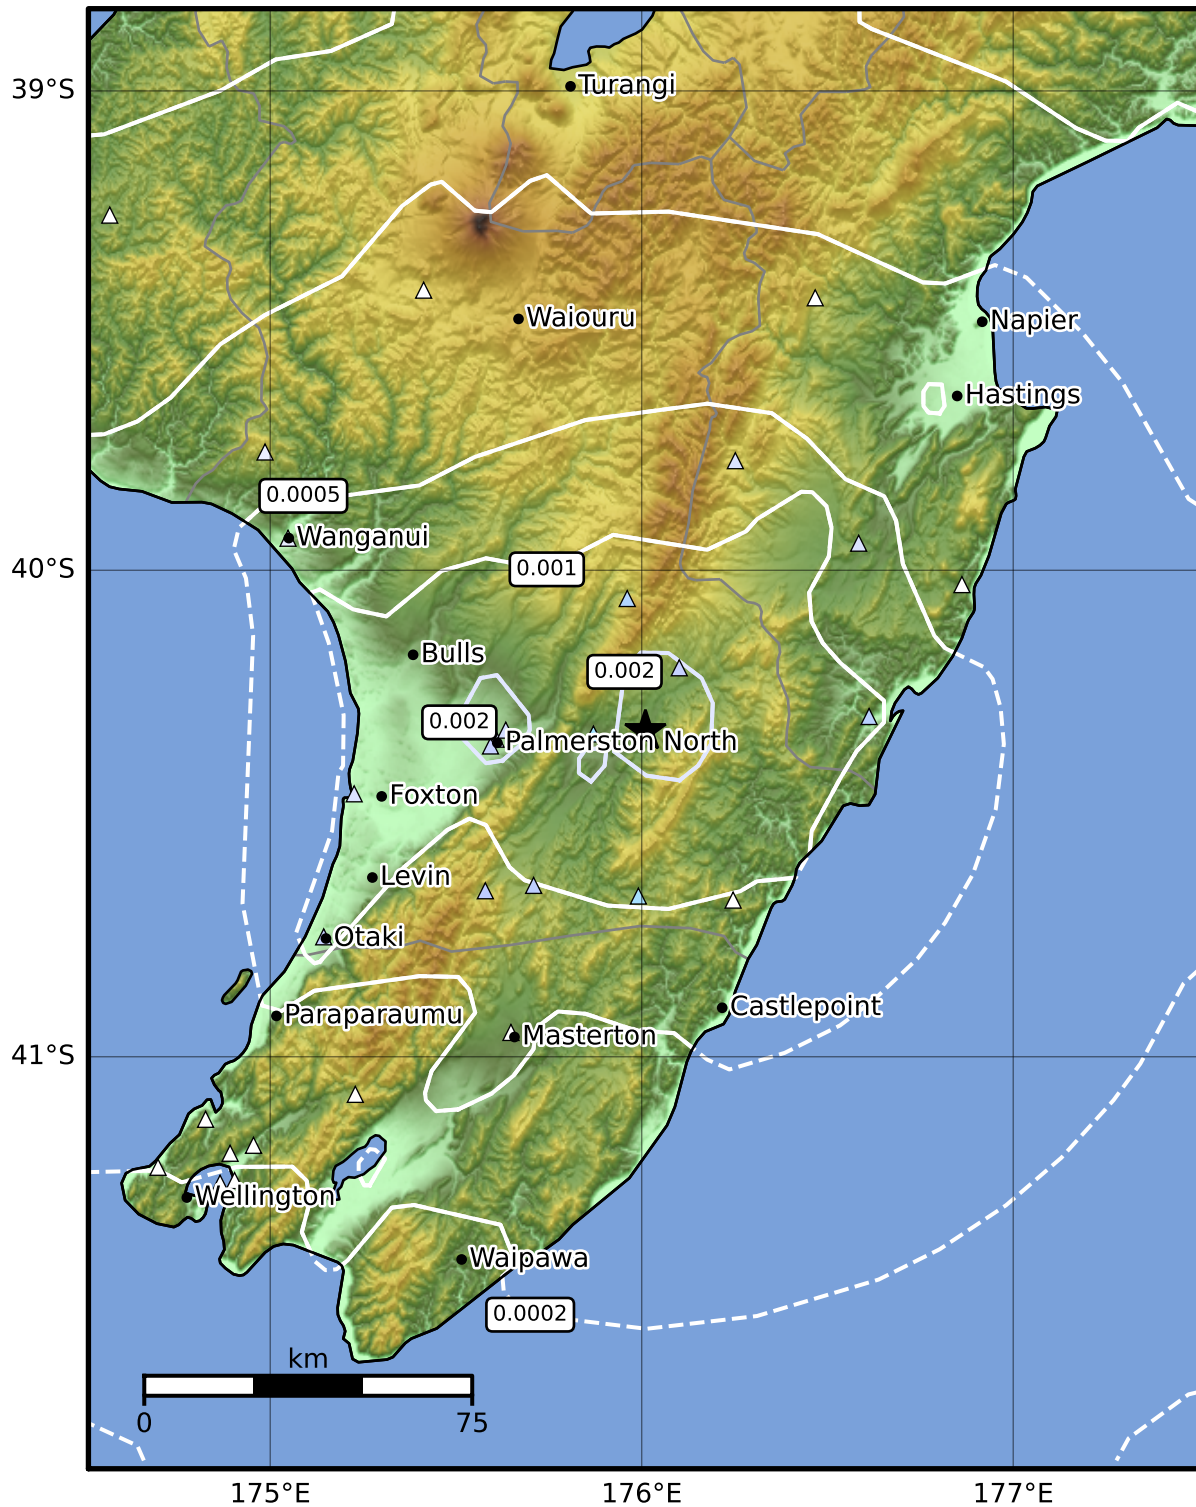

3.0 Second Peak Spectral Acceleration Map GNS Science

ShakeMap: Wairarapa

Feb 05, 2023 22:20:50 UTC M3.6 S40.33 E176.01 Depth: 26.2km ID:2023p097111

Scale based on Moratalla et al.(2021) and Worden et al.(2012) Version 5: Processed 2023-02-05T22:51:36Z

△ Seismic Instrument ○ Reported Intensity ★ Epicenter