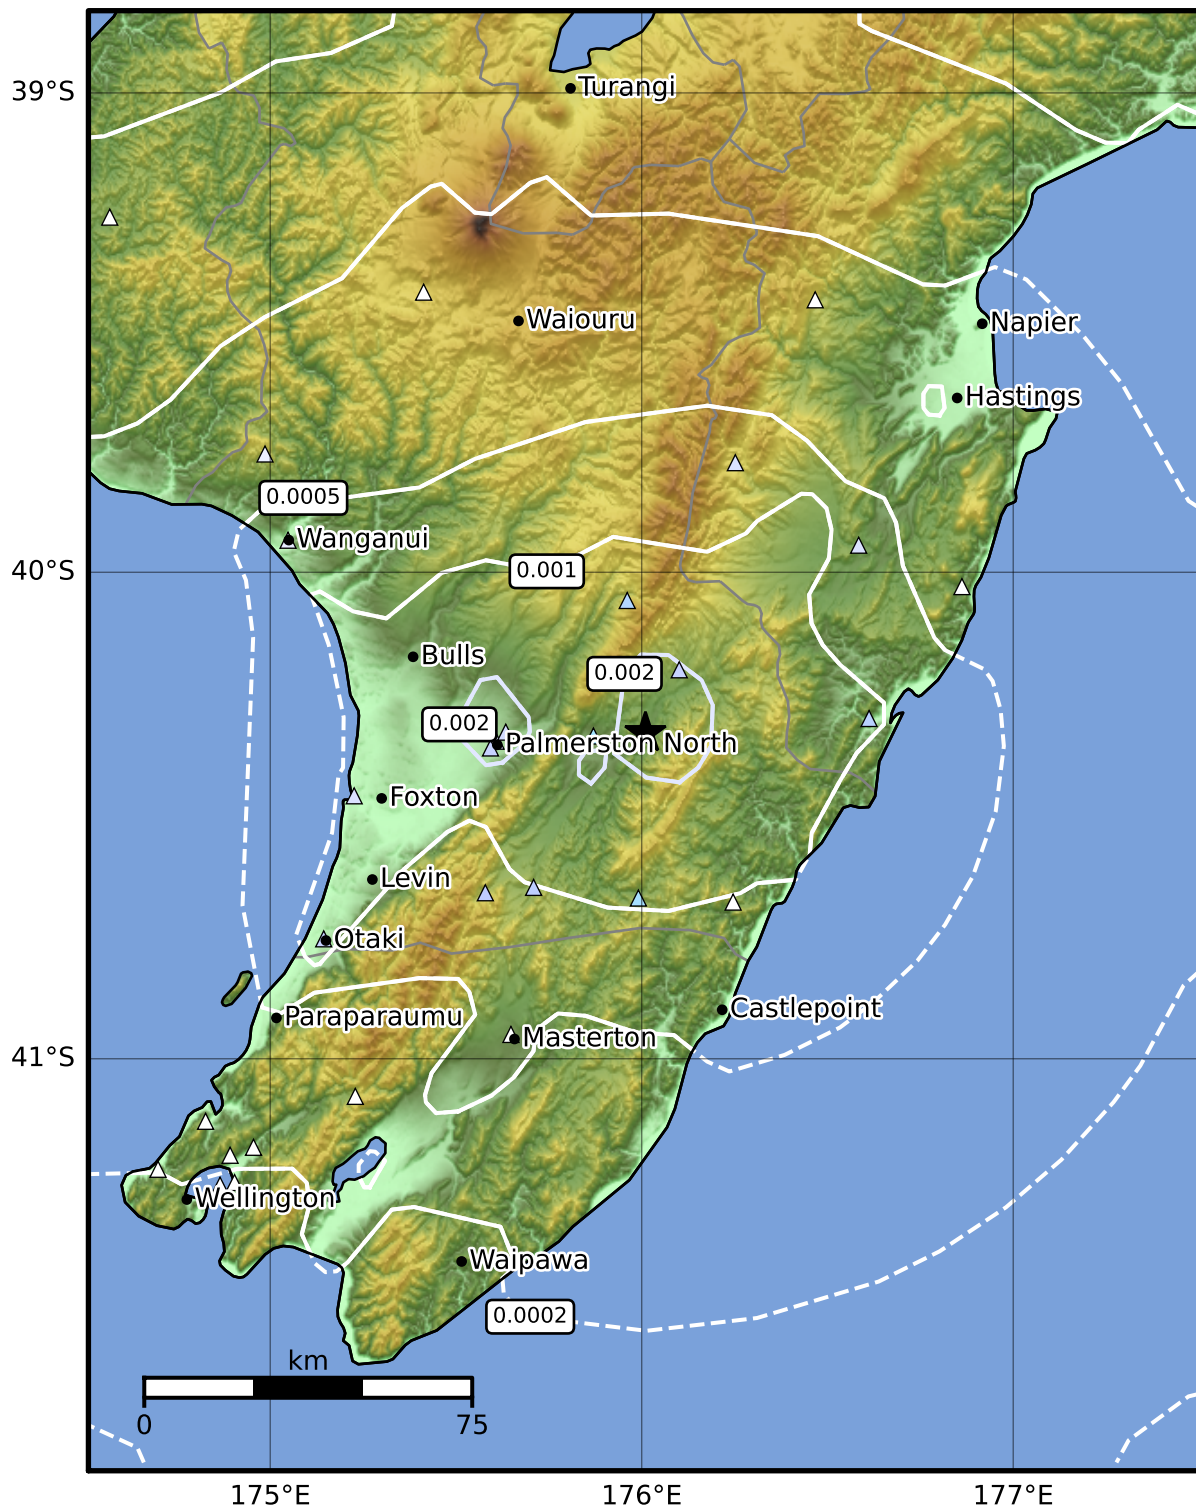

3.0 Second Peak Spectral Acceleration Map GNS Science

ShakeMap: Wairarapa

Feb 05, 2023 22:20:50 UTC M3.6 S40.33 E176.01 Depth: 26.2km ID:2023p097111

Scale based on Moratalla et al.(2021) and Worden et al.(2012) Version 6: Processed 2023-02-05T23:21:35Z

△ Seismic Instrument ○ Reported Intensity ★ Epicenter