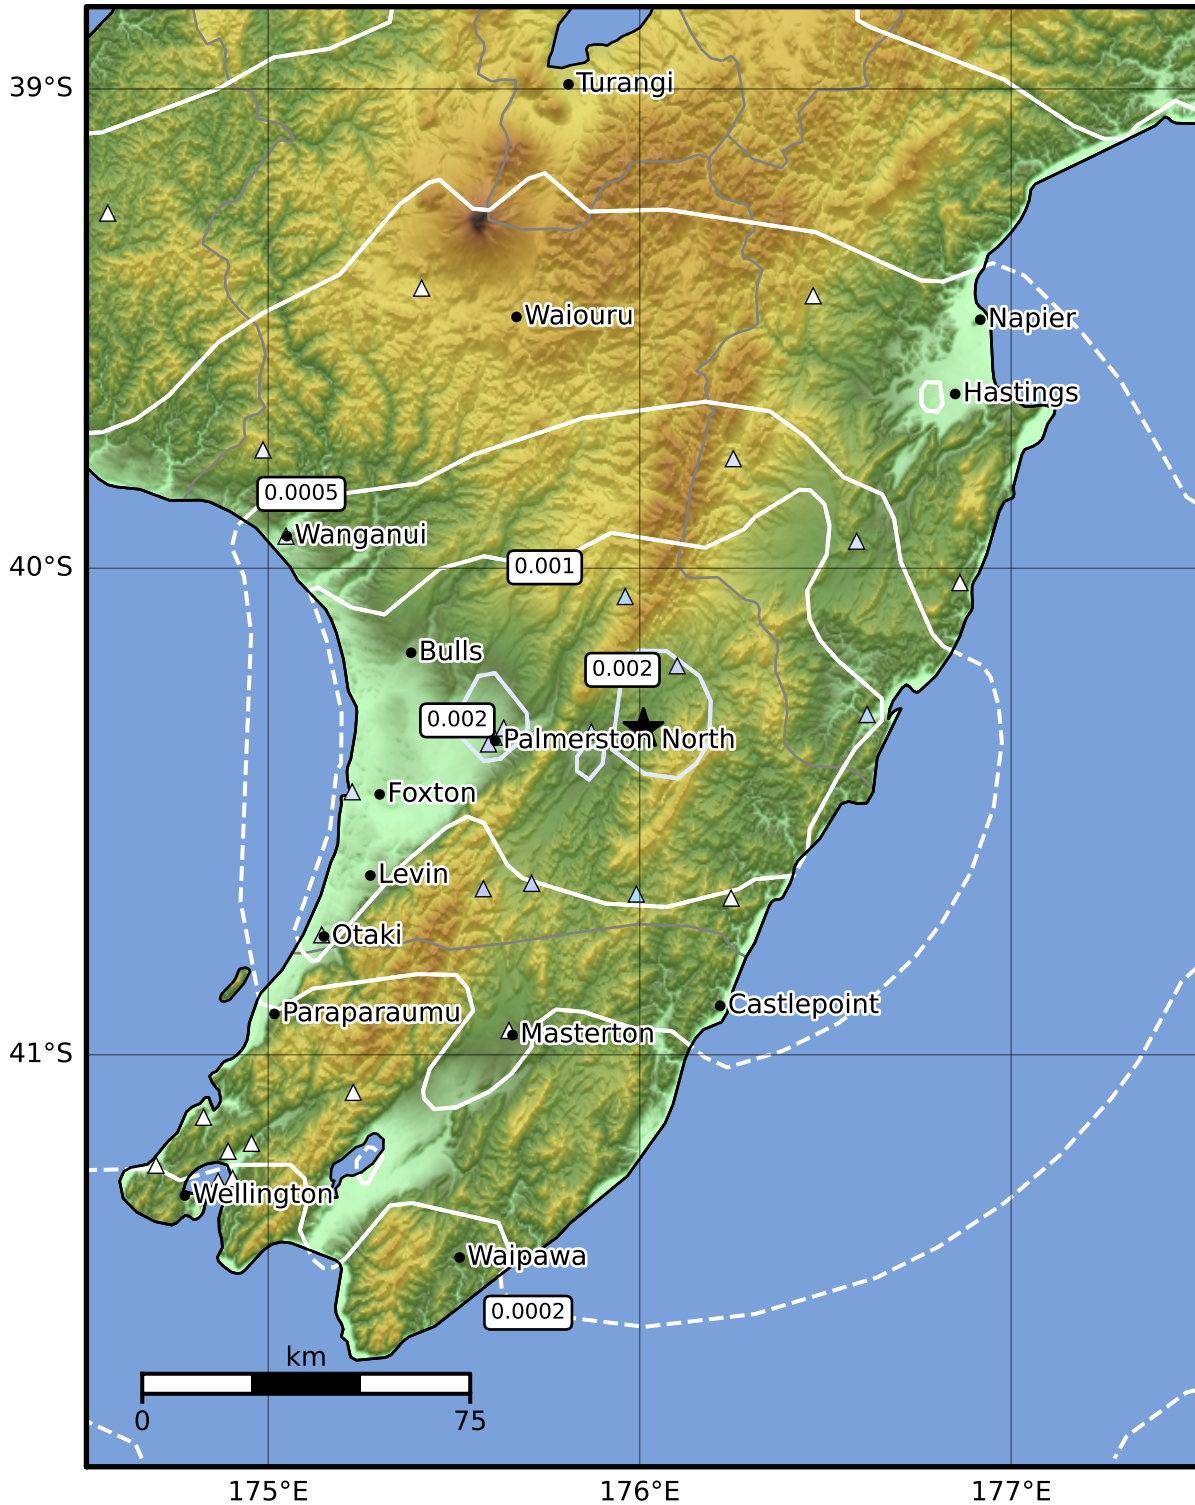

3.0 Second Peak Spectral Acceleration Map GNS Science

ShakeMap: Wairarapa

Feb 05, 2023 22:20:50 UTC M3.6 S40.33 E176.01 Depth: 26.2km ID:2023p097111

Scale based on Moratalla et al.(2021) and Worden et al.(2012) Version 10: Processed 2023-02-06T22:21:36Z

△ Seismic Instrument   ○ Reported Intensity   ★ Epicenter