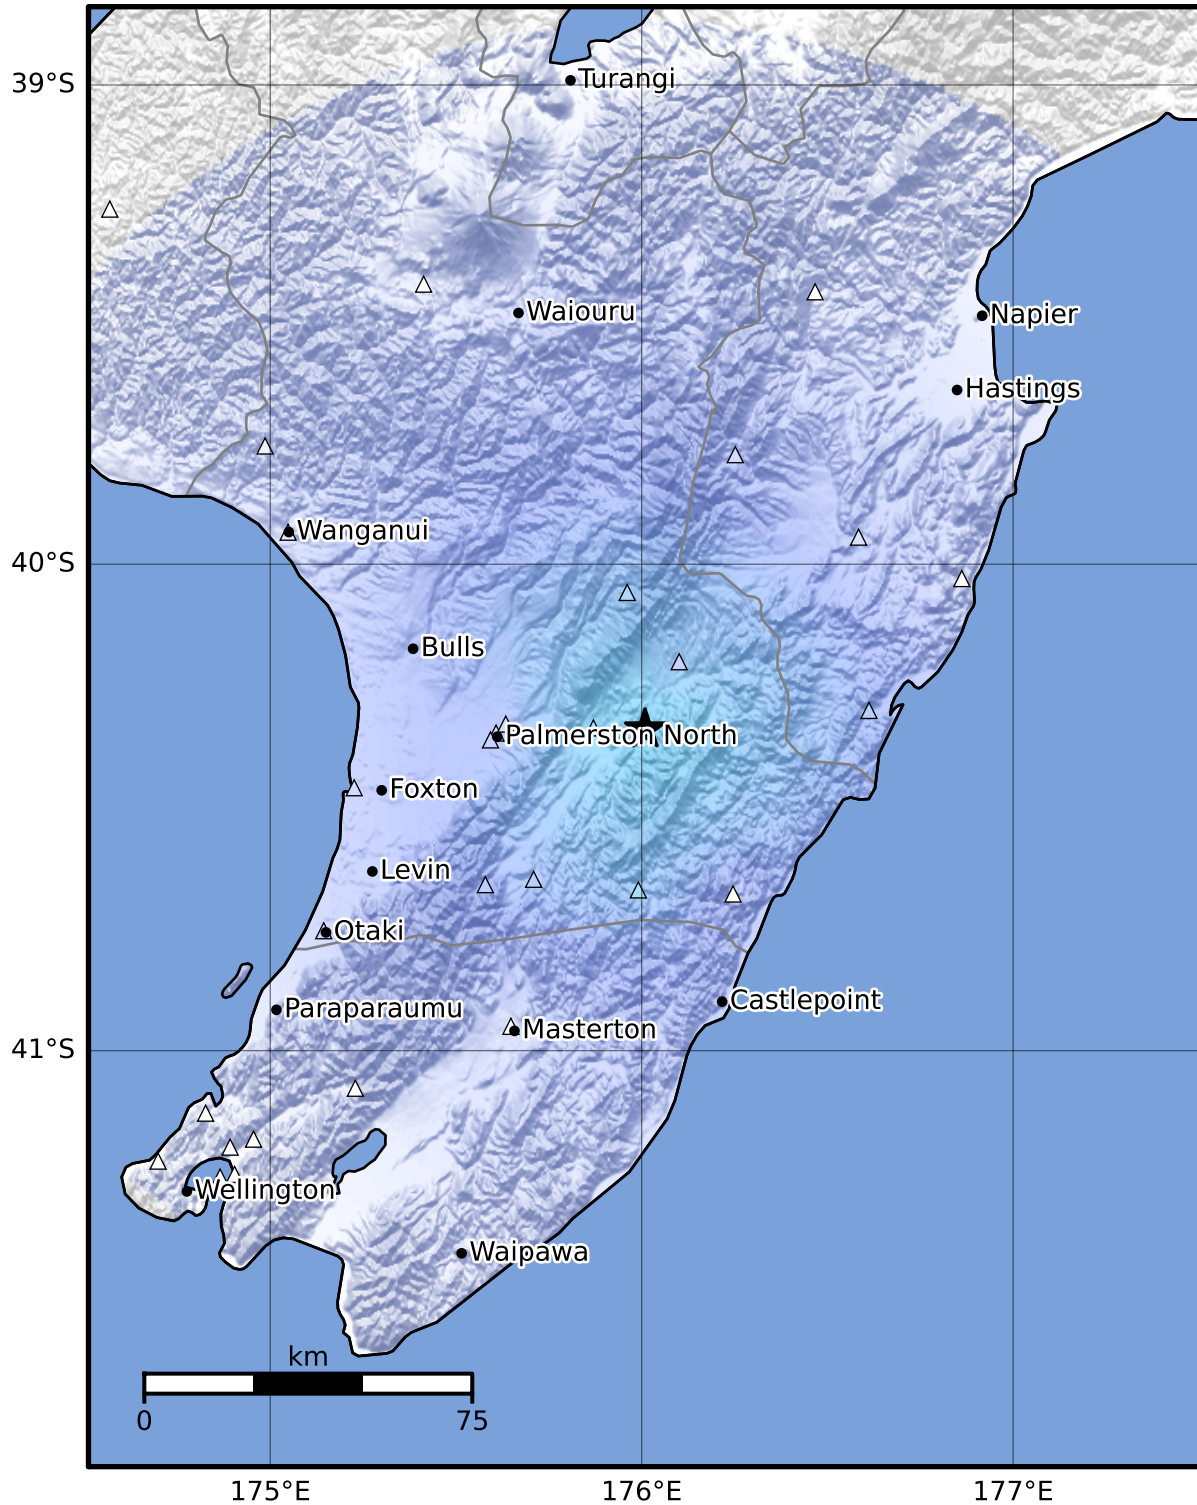

Macroseismic Intensity Map GNS Science

ShakeMap: Wairarapa

Feb 05, 2023 22:20:50 UTC M3.5 S40.34 E176.01 Depth: 23.2km ID:2023p097111

SHAKING	Not felt	Weak	Light	Moderate	Strong	Very strong	Severe	Violent	Extreme
DAMAGE	None	None	None	Very light	Light	Moderate	Moderate/heavy	Heavy	Very heavy
PGA(%g)	<0.0464	0.29	1.63	5.16	12.5	22.4	40.2	72.2	>129
PGV(cm/s)	<0.0215	0.125	1.04	4.31	14.5	26.4	48.3	88.4	>162
INTENSITY	I	II-III	IV	V	VI	VII	VIII	IX	X+

Scale based on Moratalla et al.(2021) and Worden et al.(2012) Version 11: Processed 2023-02-20T02:59:39Z

△ Seismic Instrument ○ Reported Intensity

★ Epicenter