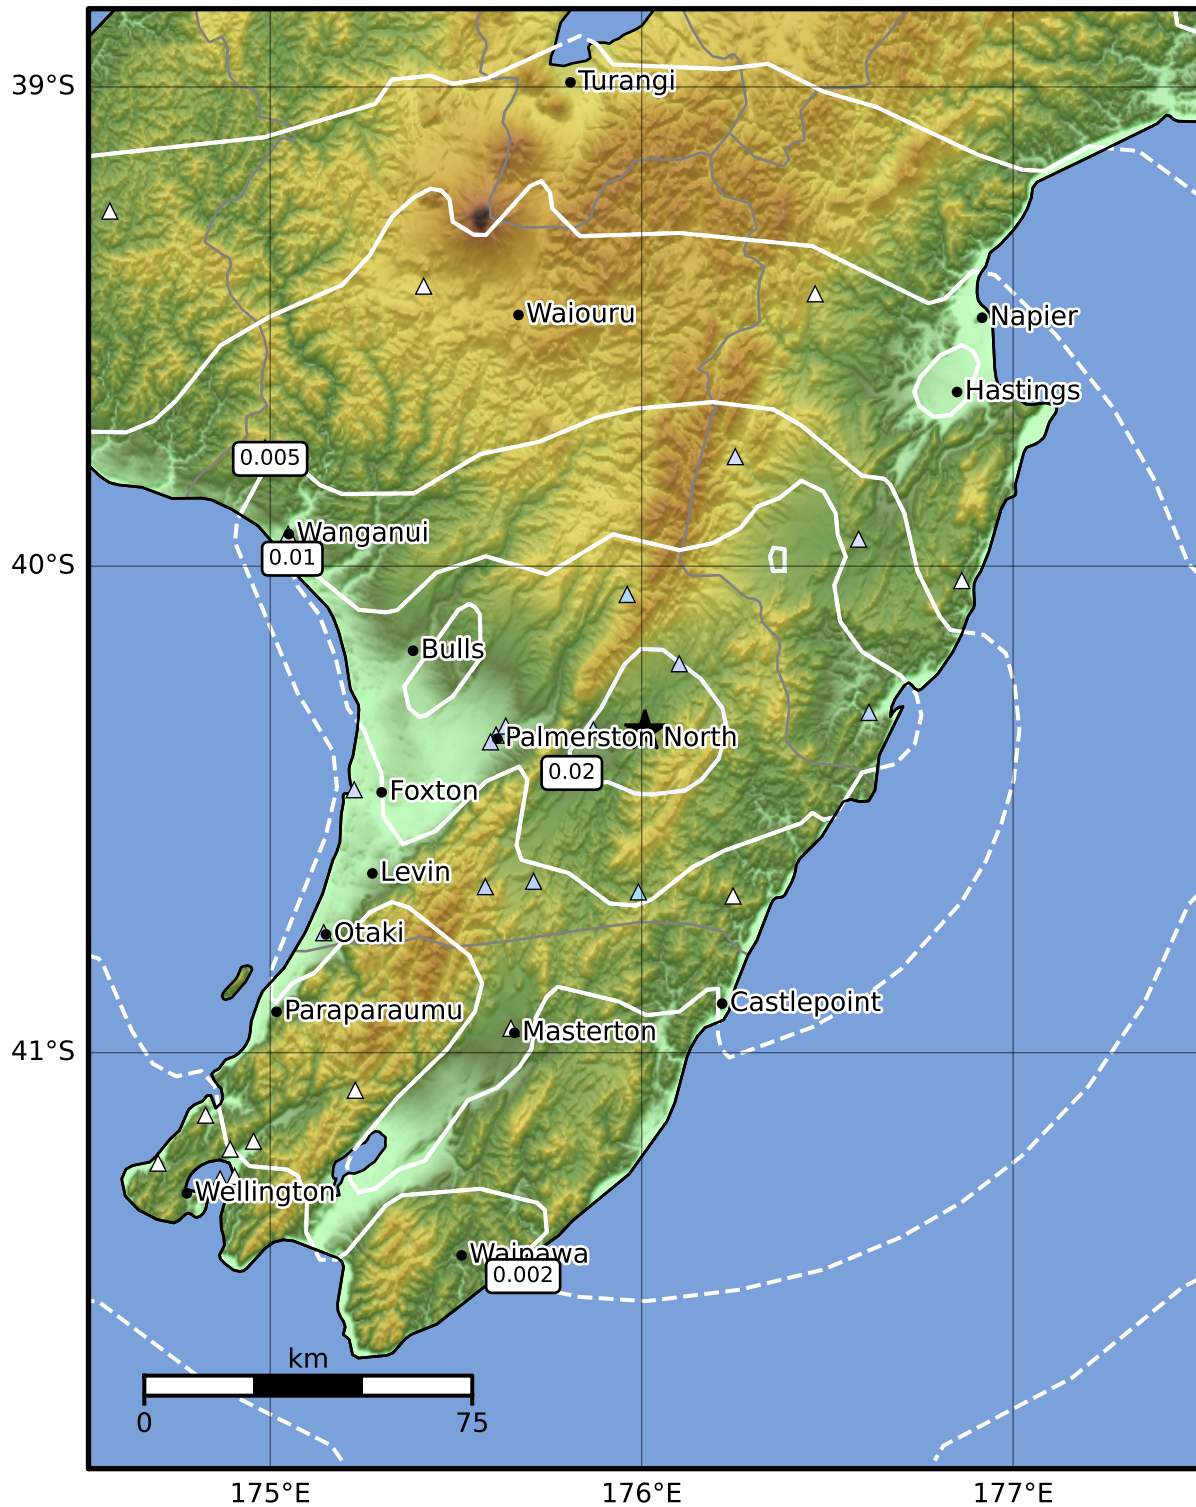

1.0 Second Peak Spectral Acceleration Map GNS Science

ShakeMap: Wairarapa

Feb 05, 2023 22:20:50 UTC M3.5 S40.34 E176.01 Depth: 23.2km ID:2023p097111

SA(1.0) (%g)	0.1	0.2	0.5	1	2	5	10	20	50	100	200
--------------	-----	-----	-----	---	---	---	----	----	----	-----	-----

Scale based on Moratalla et al.(2021) and Worden et al.(2012) Version 11: Processed 2023-02-20T02:59:39Z

△ Seismic Instrument ○ Reported Intensity ★ Epicenter