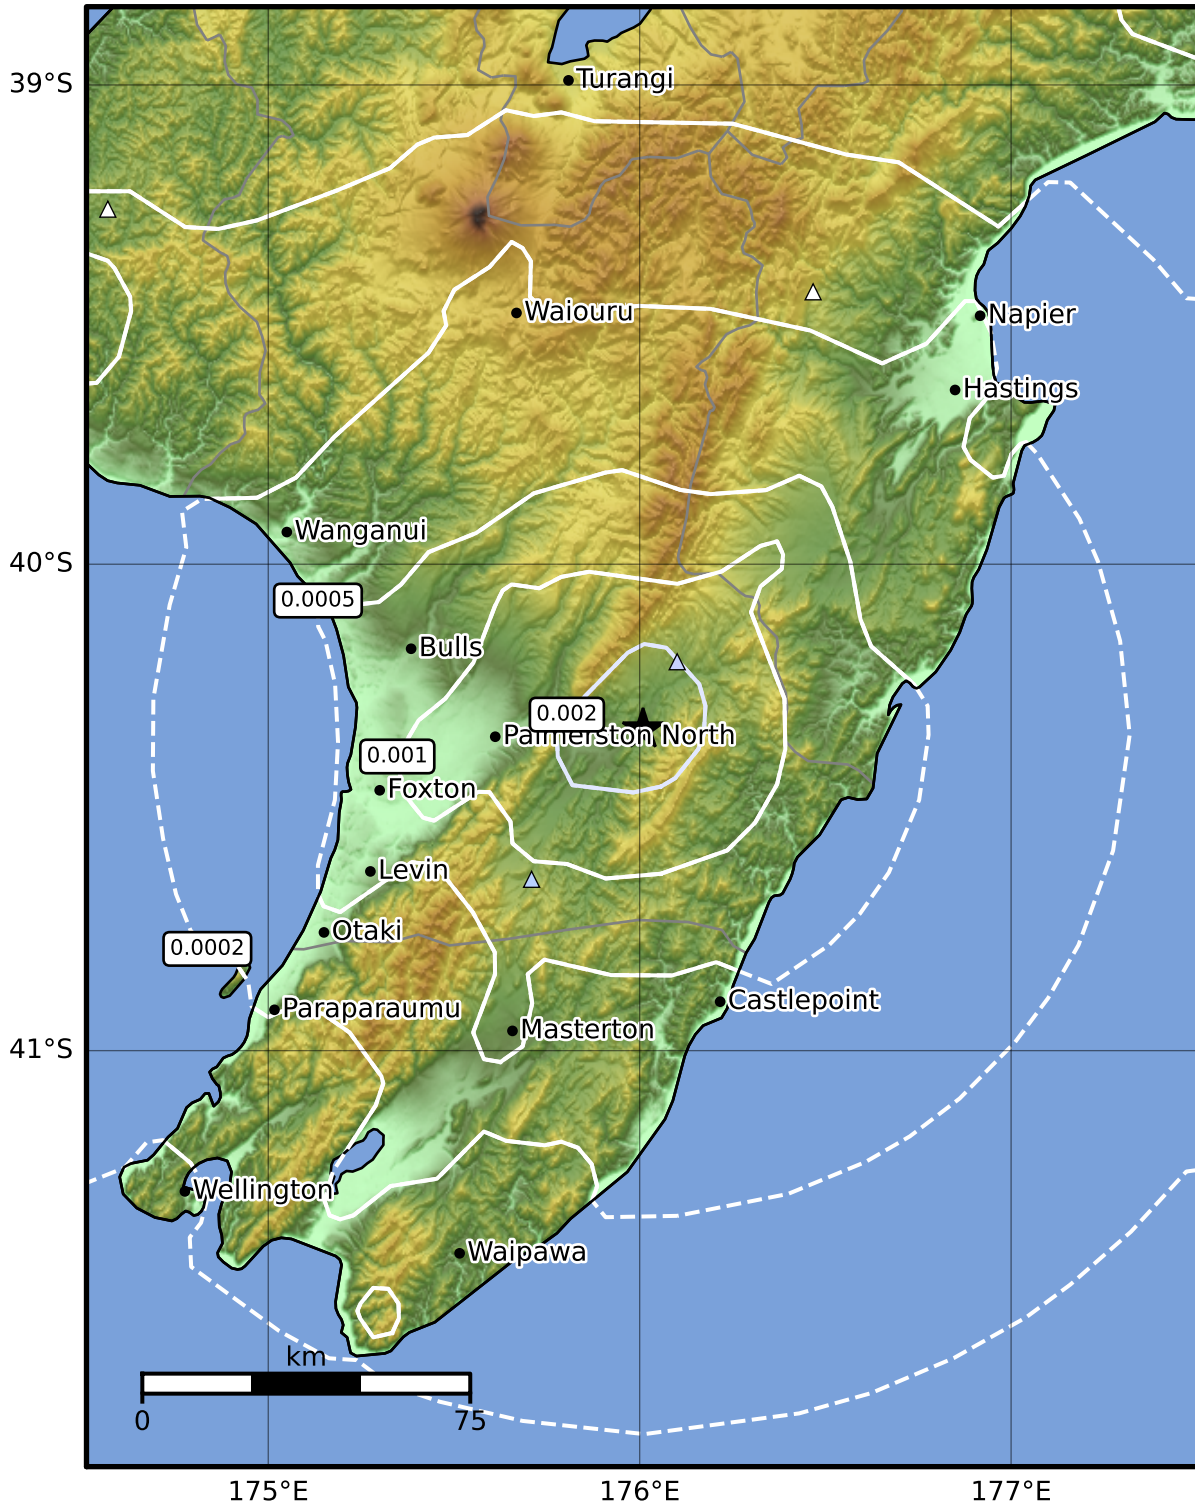

3.0 Second Peak Spectral Acceleration Map GNS Science

ShakeMap: Wairarapa

Feb 05, 2023 22:20:50 UTC M3.5 S40.34 E176.01 Depth: 23.2km ID:2023p097111

Scale based on Moratalla et al.(2021) and Worden et al.(2012) Version 12: Processed 2023-02-20T03:05:41Z

△ Seismic Instrument ○ Reported Intensity ★ Epicenter