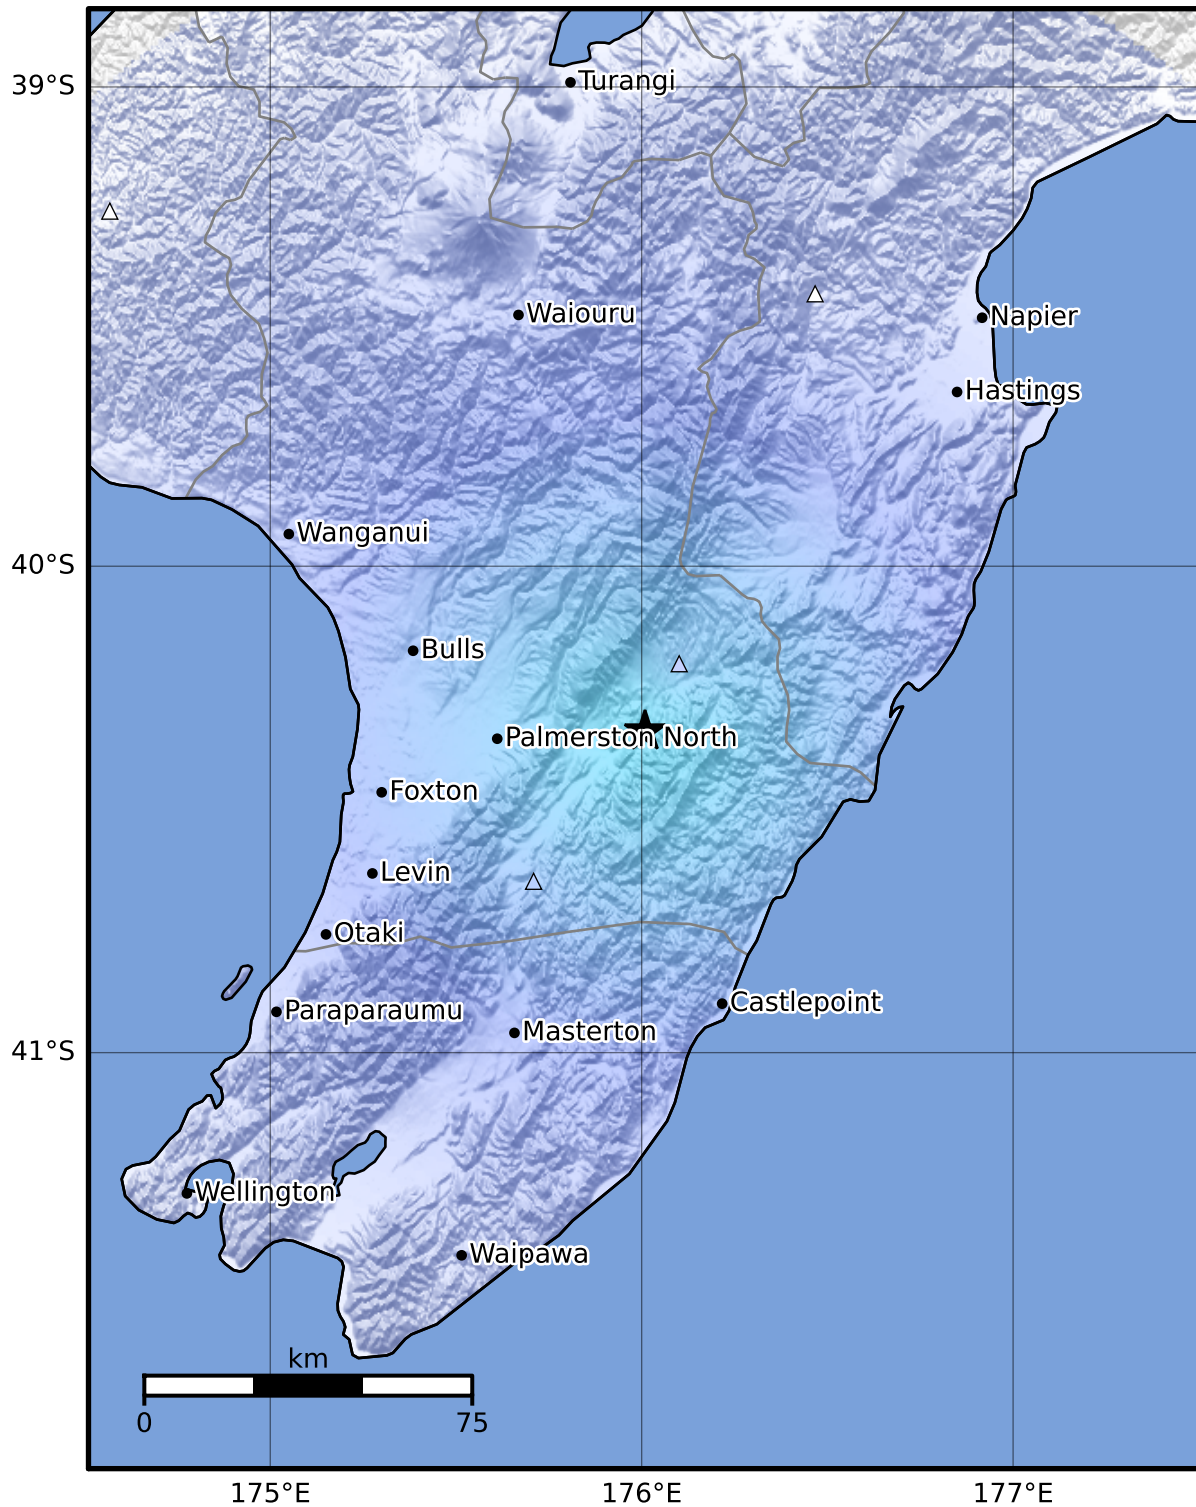

Macroseismic Intensity Map GNS Science

ShakeMap: Wairarapa

Feb 05, 2023 22:20:50 UTC M3.5 S40.34 E176.01 Depth: 23.2km ID:2023p097111

SHAKING	Not felt	Weak	Light	Moderate	Strong	Very strong	Severe	Violent	Extreme
DAMAGE	None	None	None	Very light	Light	Moderate	Moderate/heavy	Heavy	Very heavy
PGA(%g)	<0.0464	0.29	1.63	5.16	12.5	22.4	40.2	72.2	>129
PGV(cm/s)	<0.0215	0.125	1.04	4.31	14.5	26.4	48.3	88.4	>162
INTENSITY	I	II-III	IV	V	VI	VII	VIII	IX	X+

Scale based on Moratalla et al.(2021) and Worden et al.(2012) Version 12: Processed 2023-02-20T03:05:41Z

△ Seismic Instrument ○ Reported Intensity

★ Epicenter