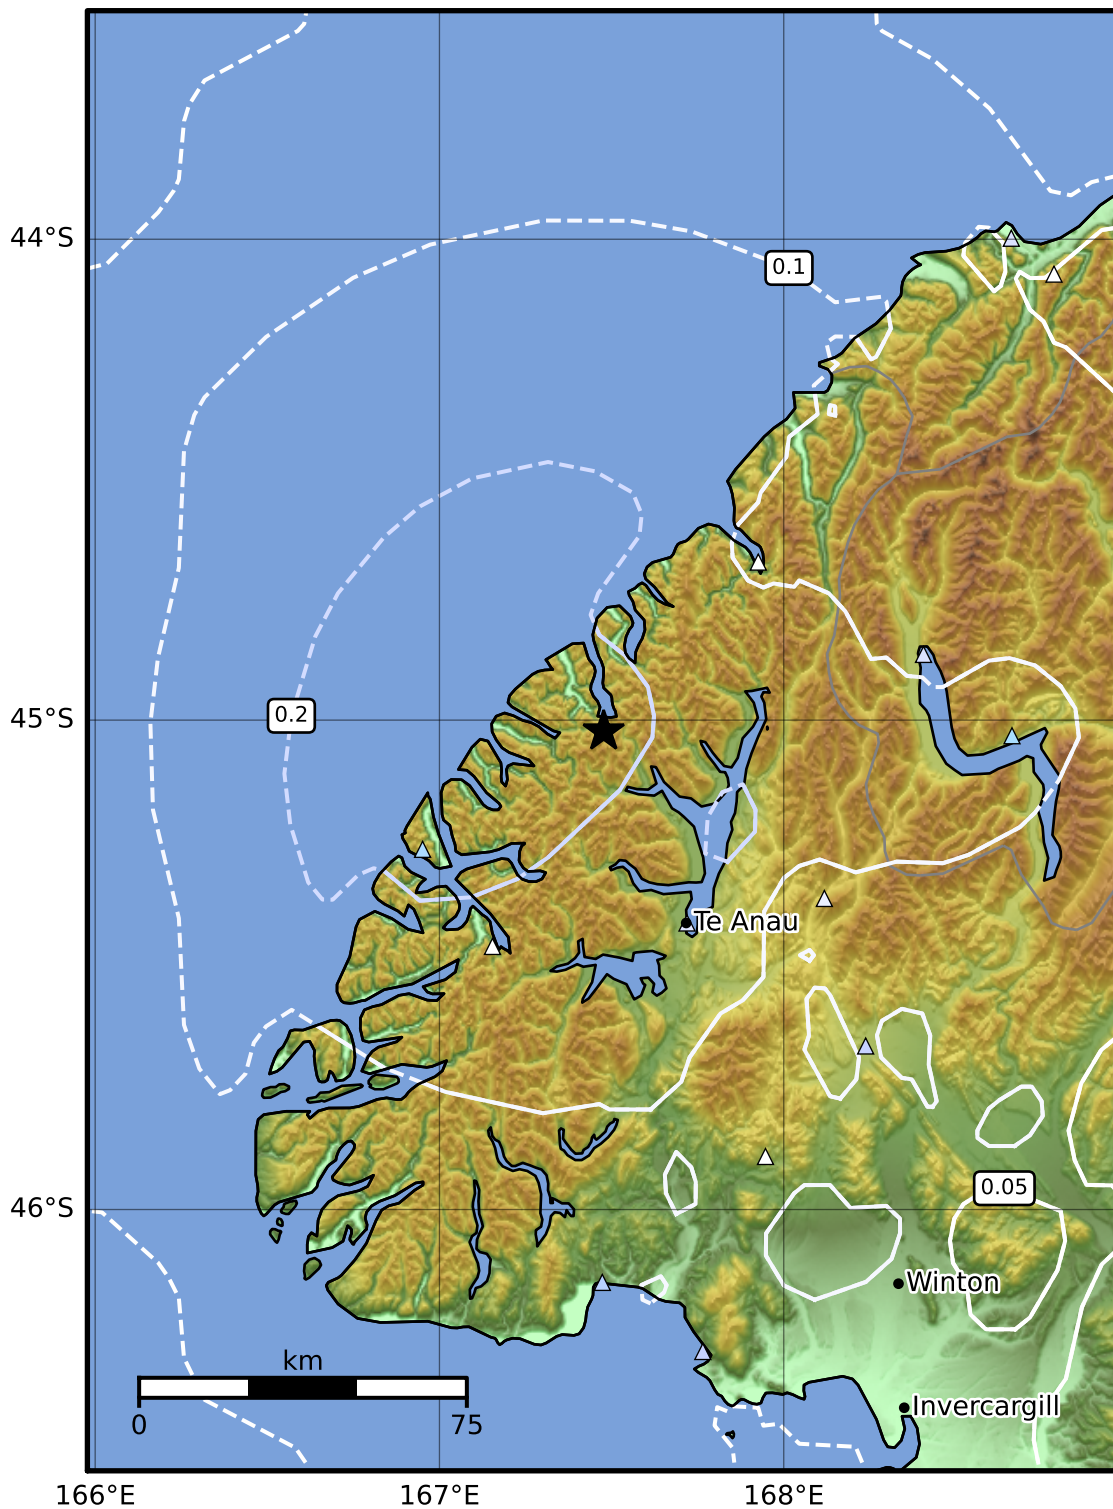

0.3 Second Peak Spectral Acceleration Map GNS Science
ShakeMap: Fiordland

Feb 12, 2023 11:44:31 UTC M3.9 S45.02 E167.48 Depth: 79.1km ID:2023p114835

SA(0.3) (%g)	0.1	0.2	0.5	1	2	5	10	20	50	100	200
--------------	-----	-----	-----	---	---	---	----	----	----	-----	-----

Scale based on Moratalla et al.(2021) and Worden et al.(2012) Version 3: Processed 2023-02-12T12:00:43Z

△ Seismic Instrument ○ Reported Intensity ★ Epicenter