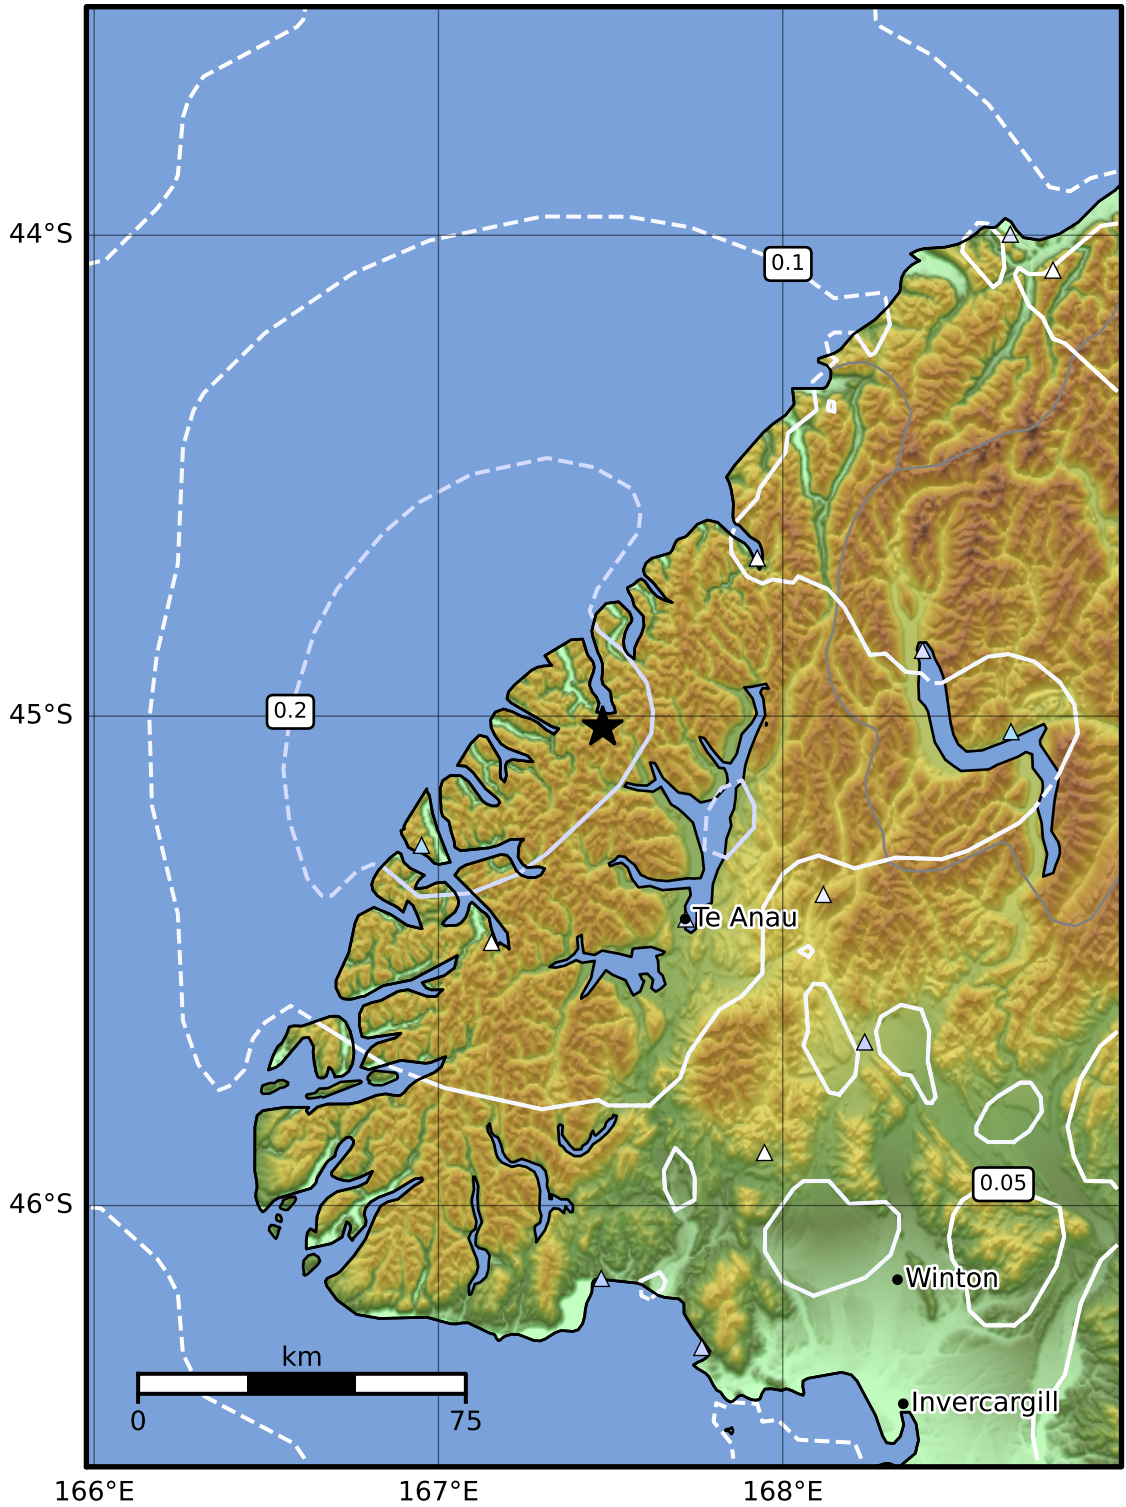

0.3 Second Peak Spectral Acceleration Map GNS Science
 ShakeMap: Fiordland

Feb 12, 2023 11:44:31 UTC M3.9 S45.02 E167.48 Depth: 79.1km ID:2023p114835

SA(0.3) (%g)	0.1	0.2	0.5	1	2	5	10	20	50	100	200
---------------------	------------	------------	------------	----------	----------	----------	-----------	-----------	-----------	------------	------------

Scale based on Moratalla et al.(2021) and Worden et al.(2012) Version 4: Processed 2023-02-12T12:06:24Z

△ Seismic Instrument ○ Reported Intensity ★ Epicenter