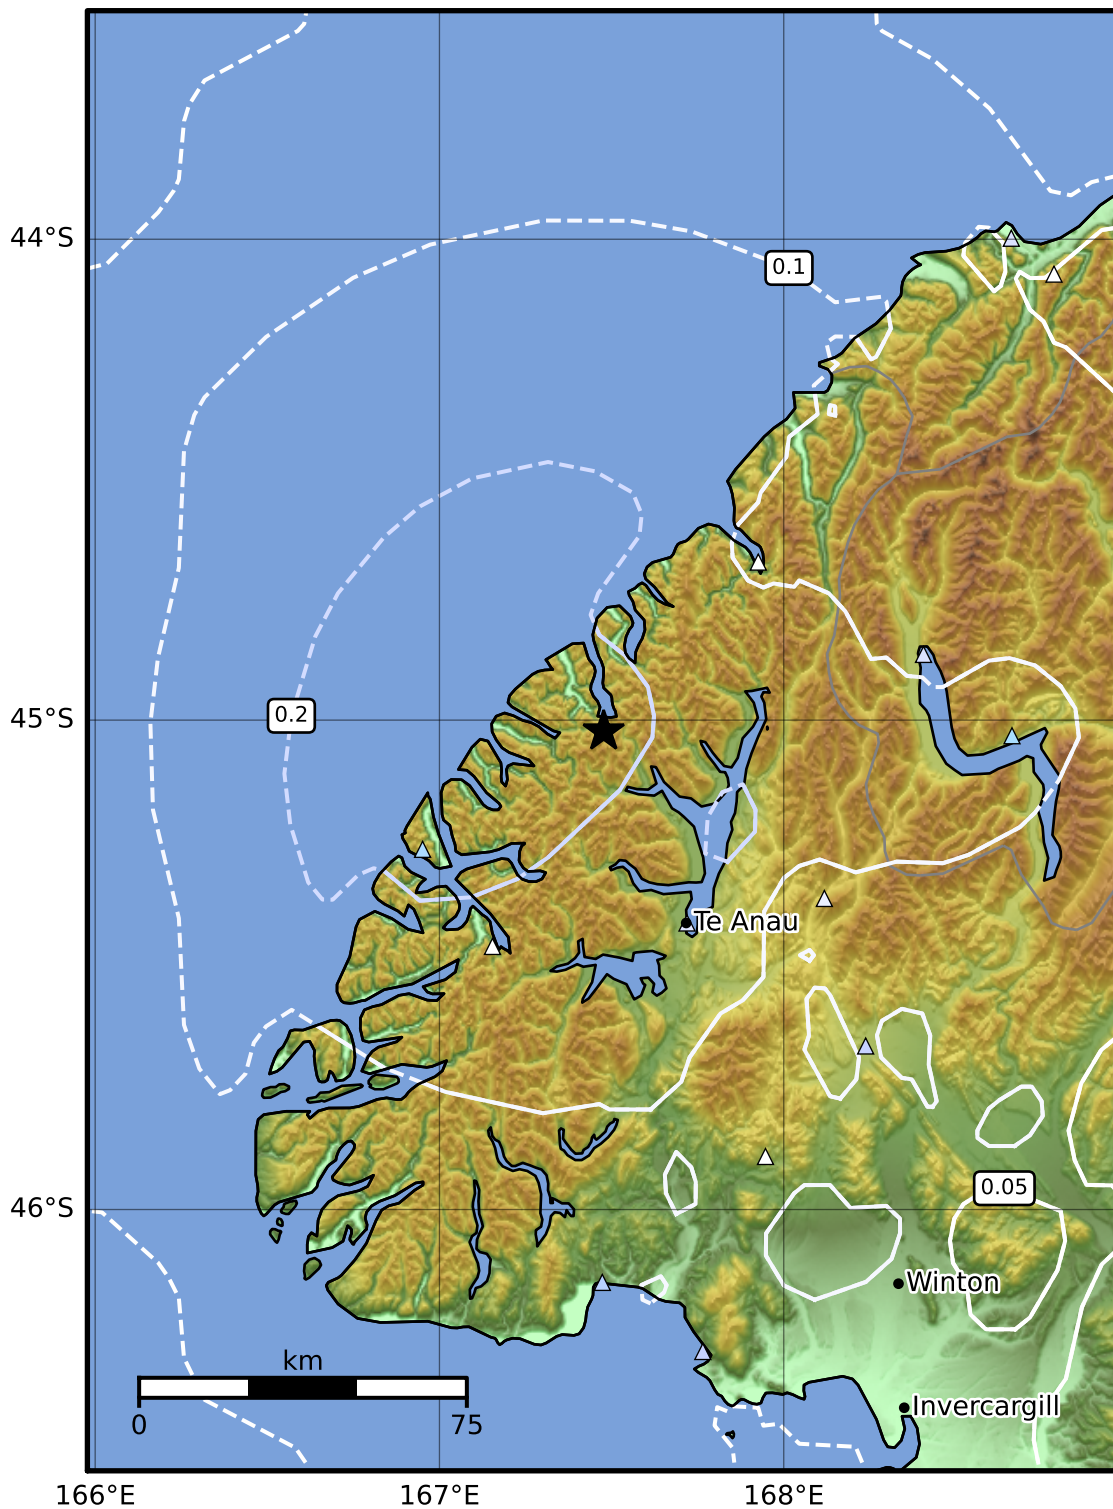

0.3 Second Peak Spectral Acceleration Map GNS Science
ShakeMap: Fiordland

Feb 12, 2023 11:44:31 UTC M3.9 S45.02 E167.48 Depth: 79.1km ID:2023p114835

SA(0.3) (%g)	0.1	0.2	0.5	1	2	5	10	20	50	100	200
---------------------	------------	------------	------------	----------	----------	----------	-----------	-----------	-----------	------------	------------

Scale based on Moratalla et al.(2021) and Worden et al.(2012) Version 6: Processed 2023-02-12T12:45:17Z

△ Seismic Instrument ○ Reported Intensity ★ Epicenter