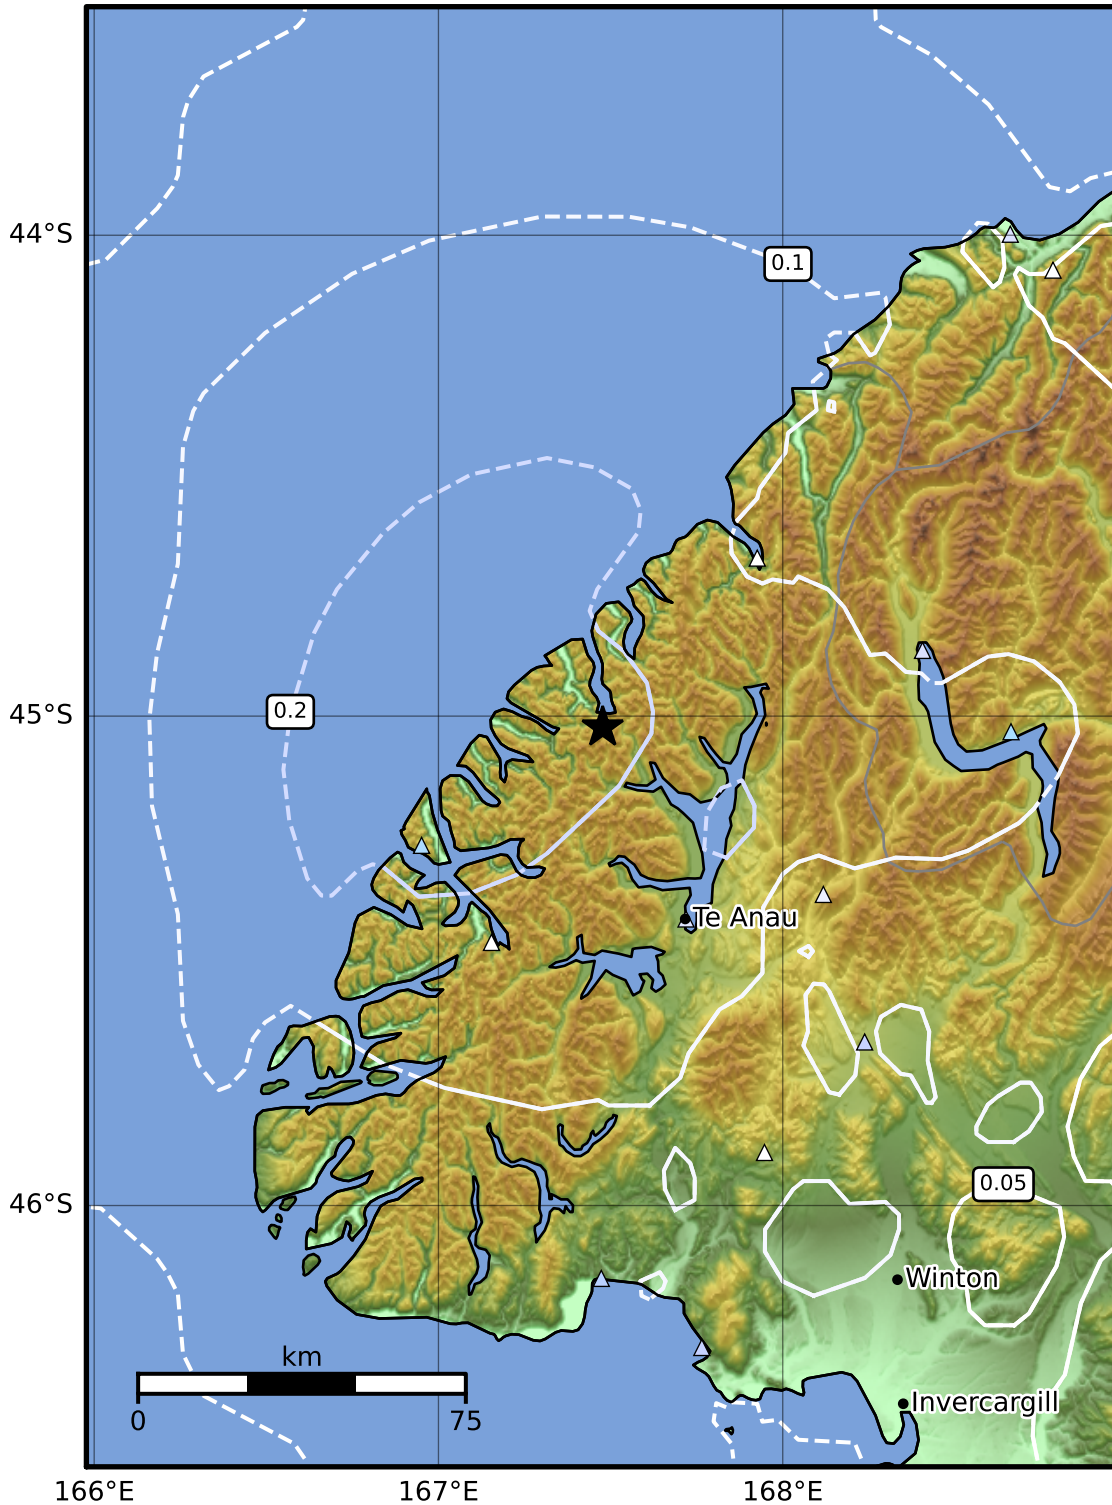

0.3 Second Peak Spectral Acceleration Map GNS Science
 ShakeMap: Fiordland

Feb 12, 2023 11:44:31 UTC M3.9 S45.02 E167.48 Depth: 79.1km ID:2023p114835

SA(0.3) (%g)	0.1	0.2	0.5	1	2	5	10	20	50	100	200
---------------------	------------	------------	------------	----------	----------	----------	-----------	-----------	-----------	------------	------------

Scale based on Moratalla et al.(2021) and Worden et al.(2012) Version 7: Processed 2023-02-12T13:45:17Z
 Δ Seismic Instrument ○ Reported Intensity ★ Epicenter