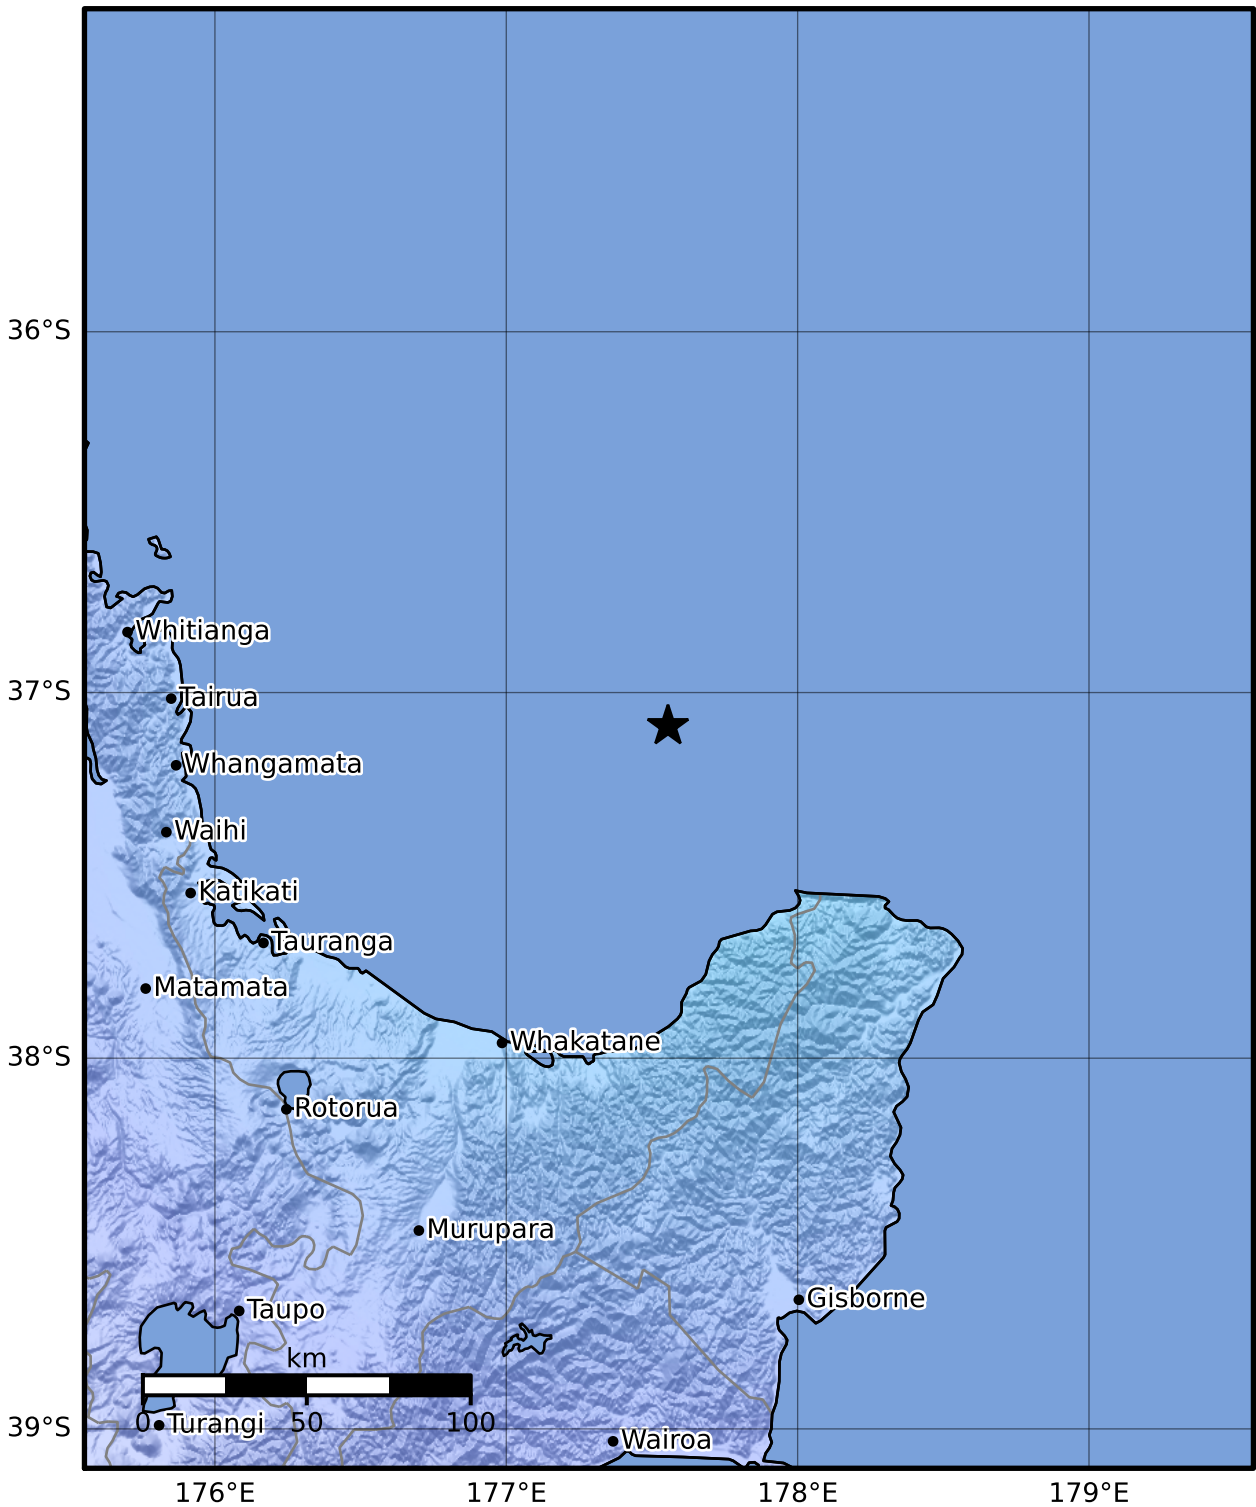

Macroseismic Intensity Map GNS Science

ShakeMap: Raukumara Plain

Feb 15, 2023 14:48:28 UTC M4.5 S37.09 E177.56 Depth: 98.2km ID:2023p123289

SHAKING	Not felt	Weak	Light	Moderate	Strong	Very strong	Severe	Violent	Extreme
DAMAGE	None	None	None	Very light	Light	Moderate	Moderate/heavy	Heavy	Very heavy
PGA(%g)	<0.0464	0.29	1.63	5.16	12.5	22.4	40.2	72.2	>129
PGV(cm/s)	<0.0215	0.125	1.04	4.31	14.5	26.4	48.3	88.4	>162
INTENSITY	I	II-III	IV	V	VI	VII	VIII	IX	X+

Scale based on Moratalla et al.(2021) and Worden et al.(2012) Version 1: Processed 2023-02-15T14:55:05Z
 Δ Seismic Instrument ○ Reported Intensity ★ Epicenter