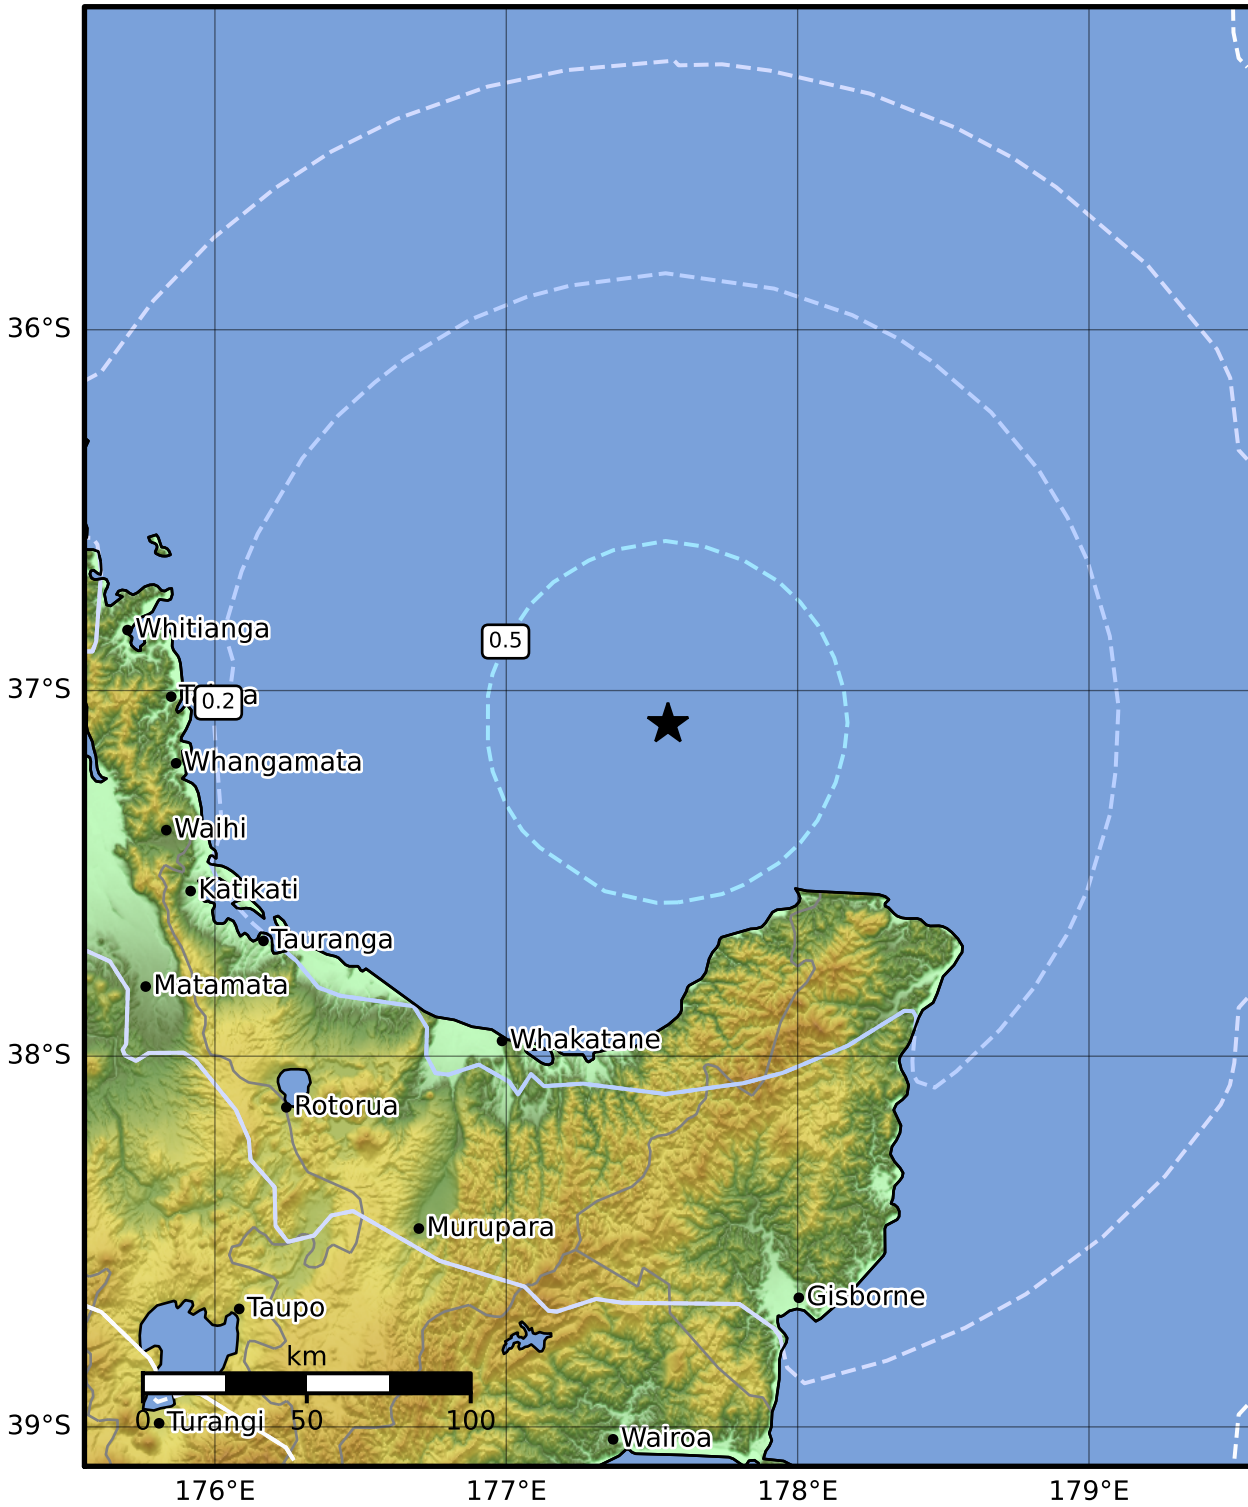

Peak Ground Acceleration Map GNS Science

ShakeMap: Raukumara Plain

Feb 15, 2023 14:48:28 UTC M4.5 S37.09 E177.56 Depth: 98.2km ID:2023p123289

PGA (%g)	0.1	0.2	0.5	1	2	5	10	20	50	100	200
----------	-----	-----	-----	---	---	---	----	----	----	-----	-----

Scale based on Moratalla et al.(2021) and Worden et al.(2012) Version 1: Processed 2023-02-15T14:55:05Z

△ Seismic Instrument ○ Reported Intensity ★ Epicenter