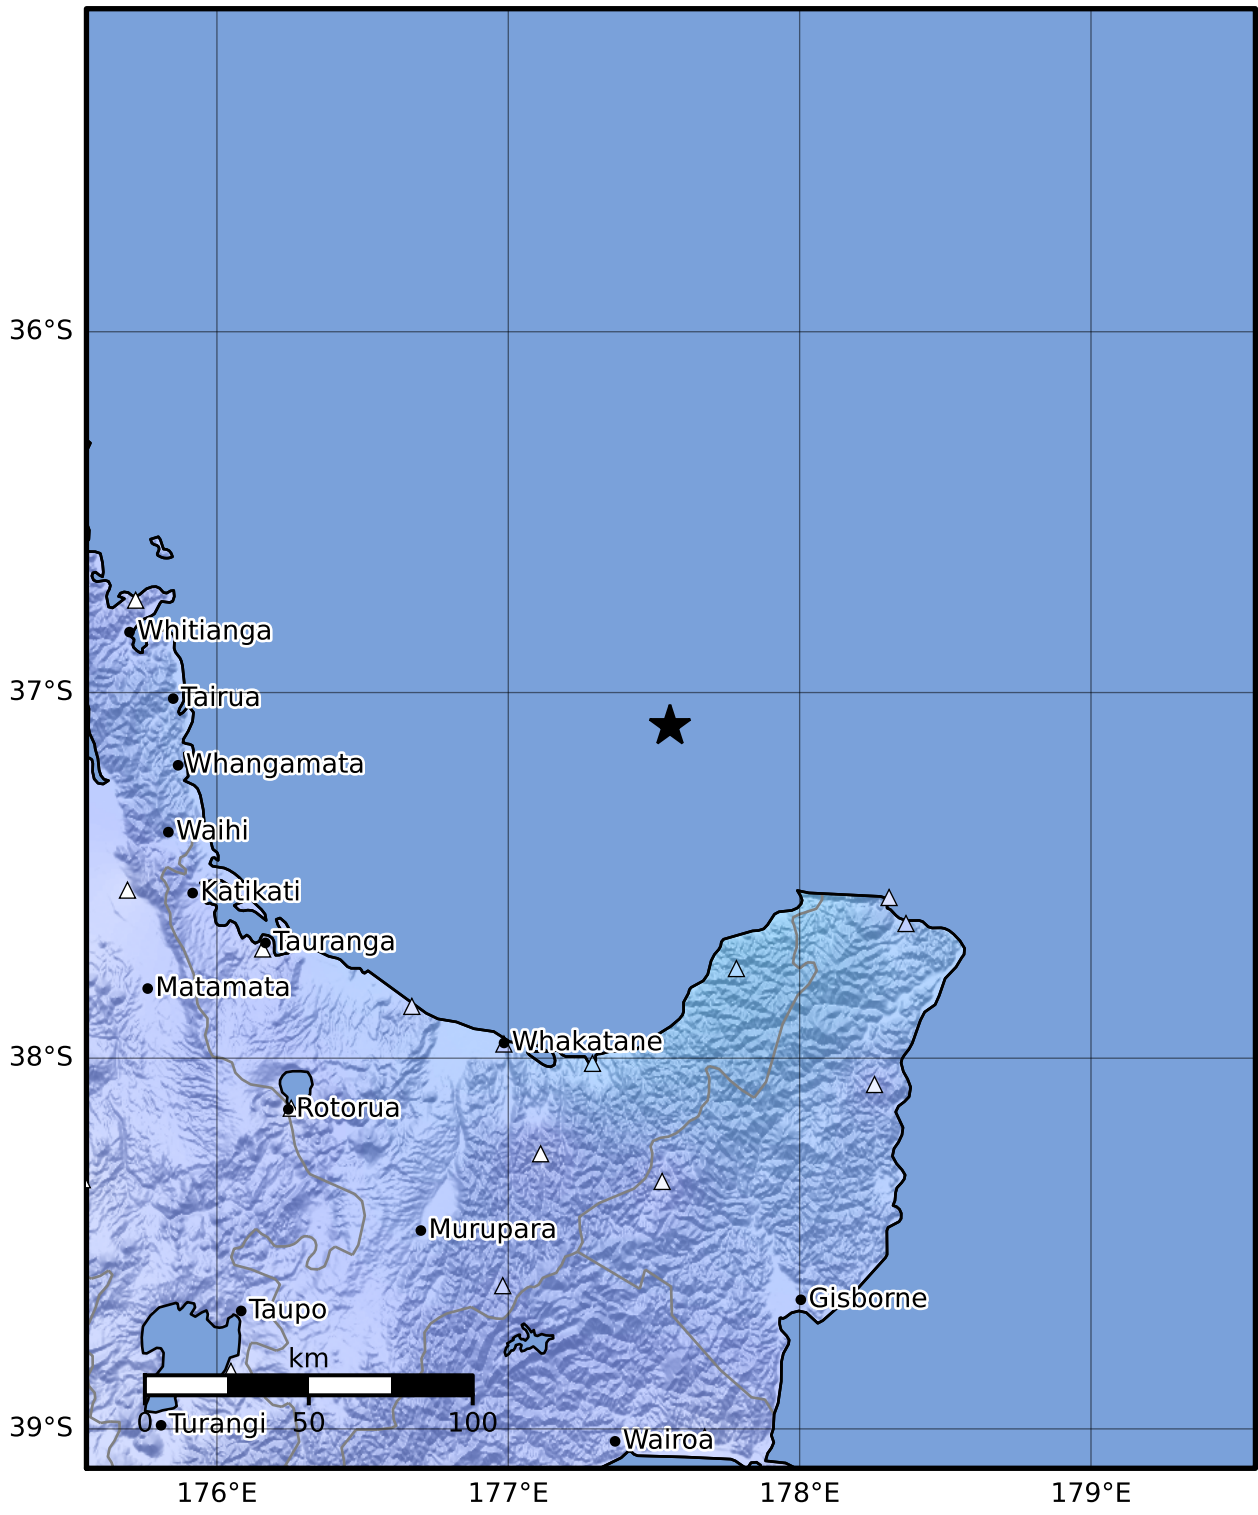

Macroseismic Intensity Map GNS Science

ShakeMap: Raukumara Plain

Feb 15, 2023 14:48:28 UTC M4.5 S37.09 E177.56 Depth: 98.2km ID:2023p123289

SHAKING	Not felt	Weak	Light	Moderate	Strong	Very strong	Severe	Violent	Extreme
DAMAGE	None	None	None	Very light	Light	Moderate	Moderate/heavy	Heavy	Very heavy
PGA(%g)	<0.0464	0.29	1.63	5.16	12.5	22.4	40.2	72.2	>129
PGV(cm/s)	<0.0215	0.125	1.04	4.31	14.5	26.4	48.3	88.4	>162
INTENSITY	I	II-III	IV	V	VI	VII	VIII	IX	X+

Scale based on Moratalla et al.(2021) and Worden et al.(2012) Version 4: Processed 2023-02-15T15:12:58Z

△ Seismic Instrument ○ Reported Intensity ★ Epicenter