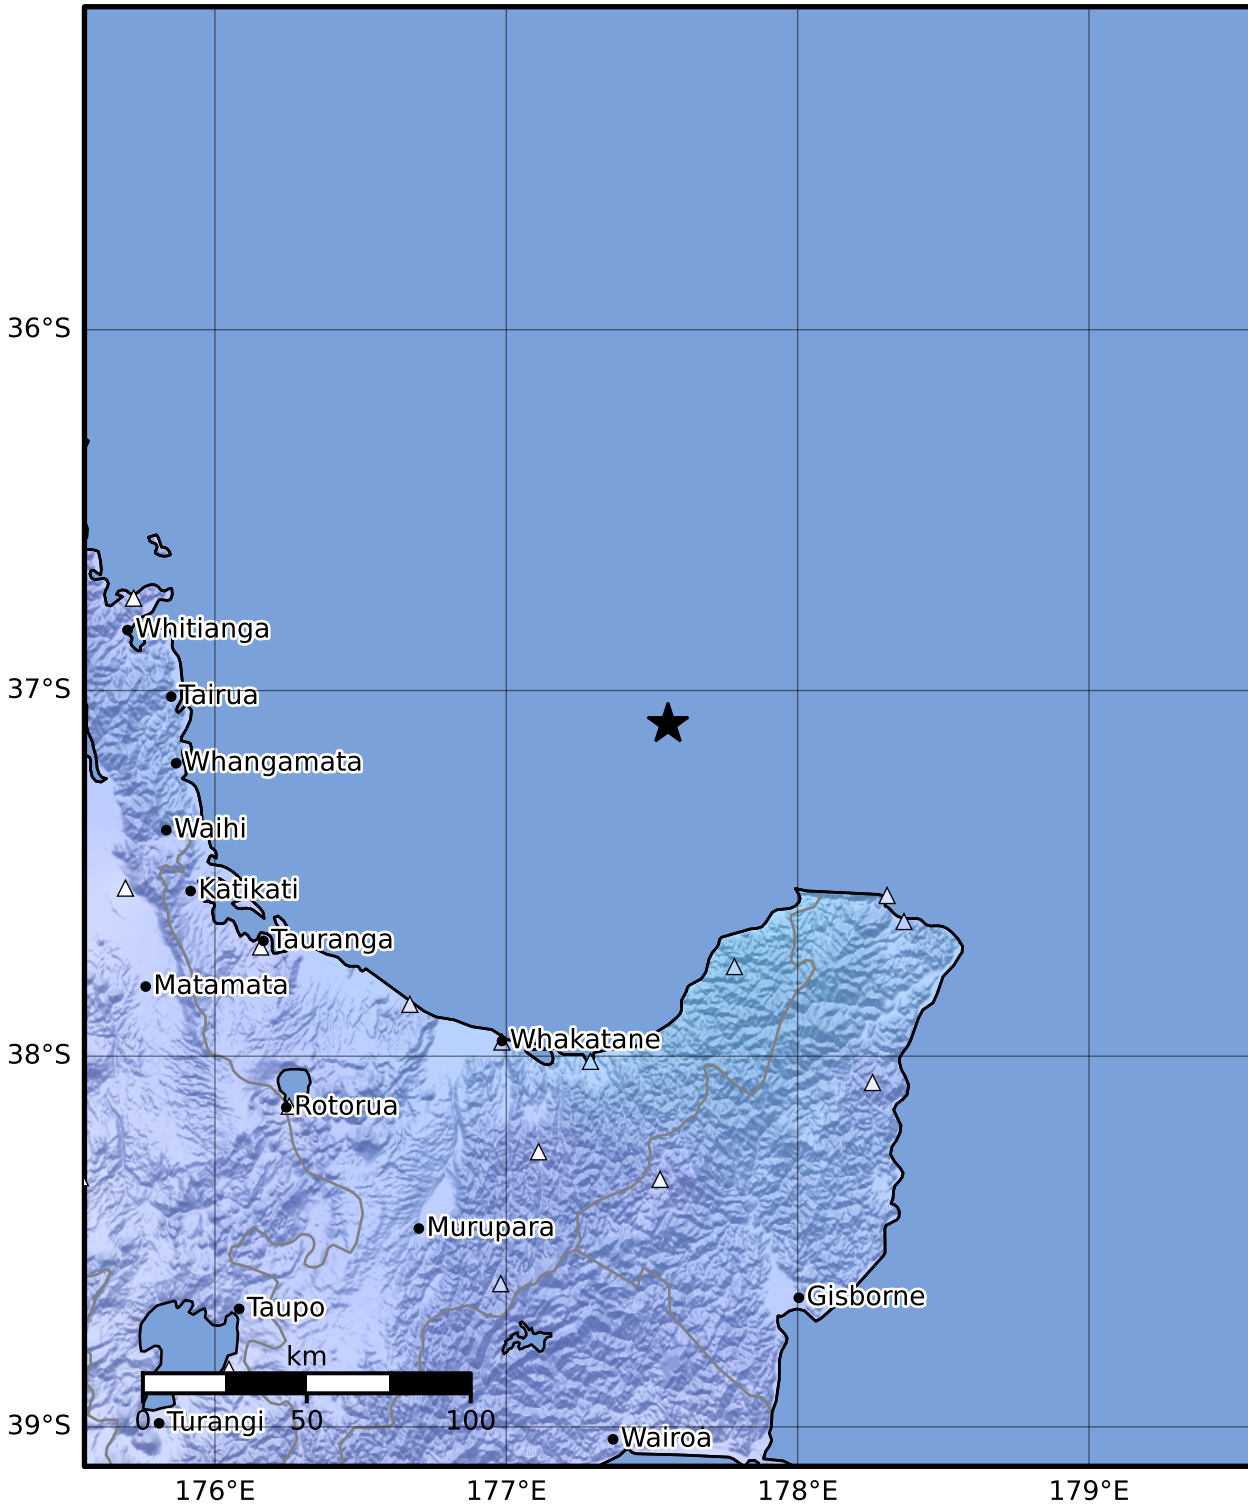

Macroseismic Intensity Map GNS Science

ShakeMap: Raukumara Plain

Feb 15, 2023 14:48:28 UTC M4.5 S37.09 E177.56 Depth: 98.2km ID:2023p123289

SHAKING	Not felt	Weak	Light	Moderate	Strong	Very strong	Severe	Violent	Extreme
DAMAGE	None	None	None	Very light	Light	Moderate	Moderate/heavy	Heavy	Very heavy
PGA(%g)	<0.0464	0.29	1.63	5.16	12.5	22.4	40.2	72.2	>129
PGV(cm/s)	<0.0215	0.125	1.04	4.31	14.5	26.4	48.3	88.4	>162
INTENSITY	I	II-III	IV	V	VI	VII	VIII	IX	X+

Scale based on Moratalla et al.(2021) and Worden et al.(2012) Version 5: Processed 2023-02-15T15:19:18Z

△ Seismic Instrument ○ Reported Intensity

★ Epicenter