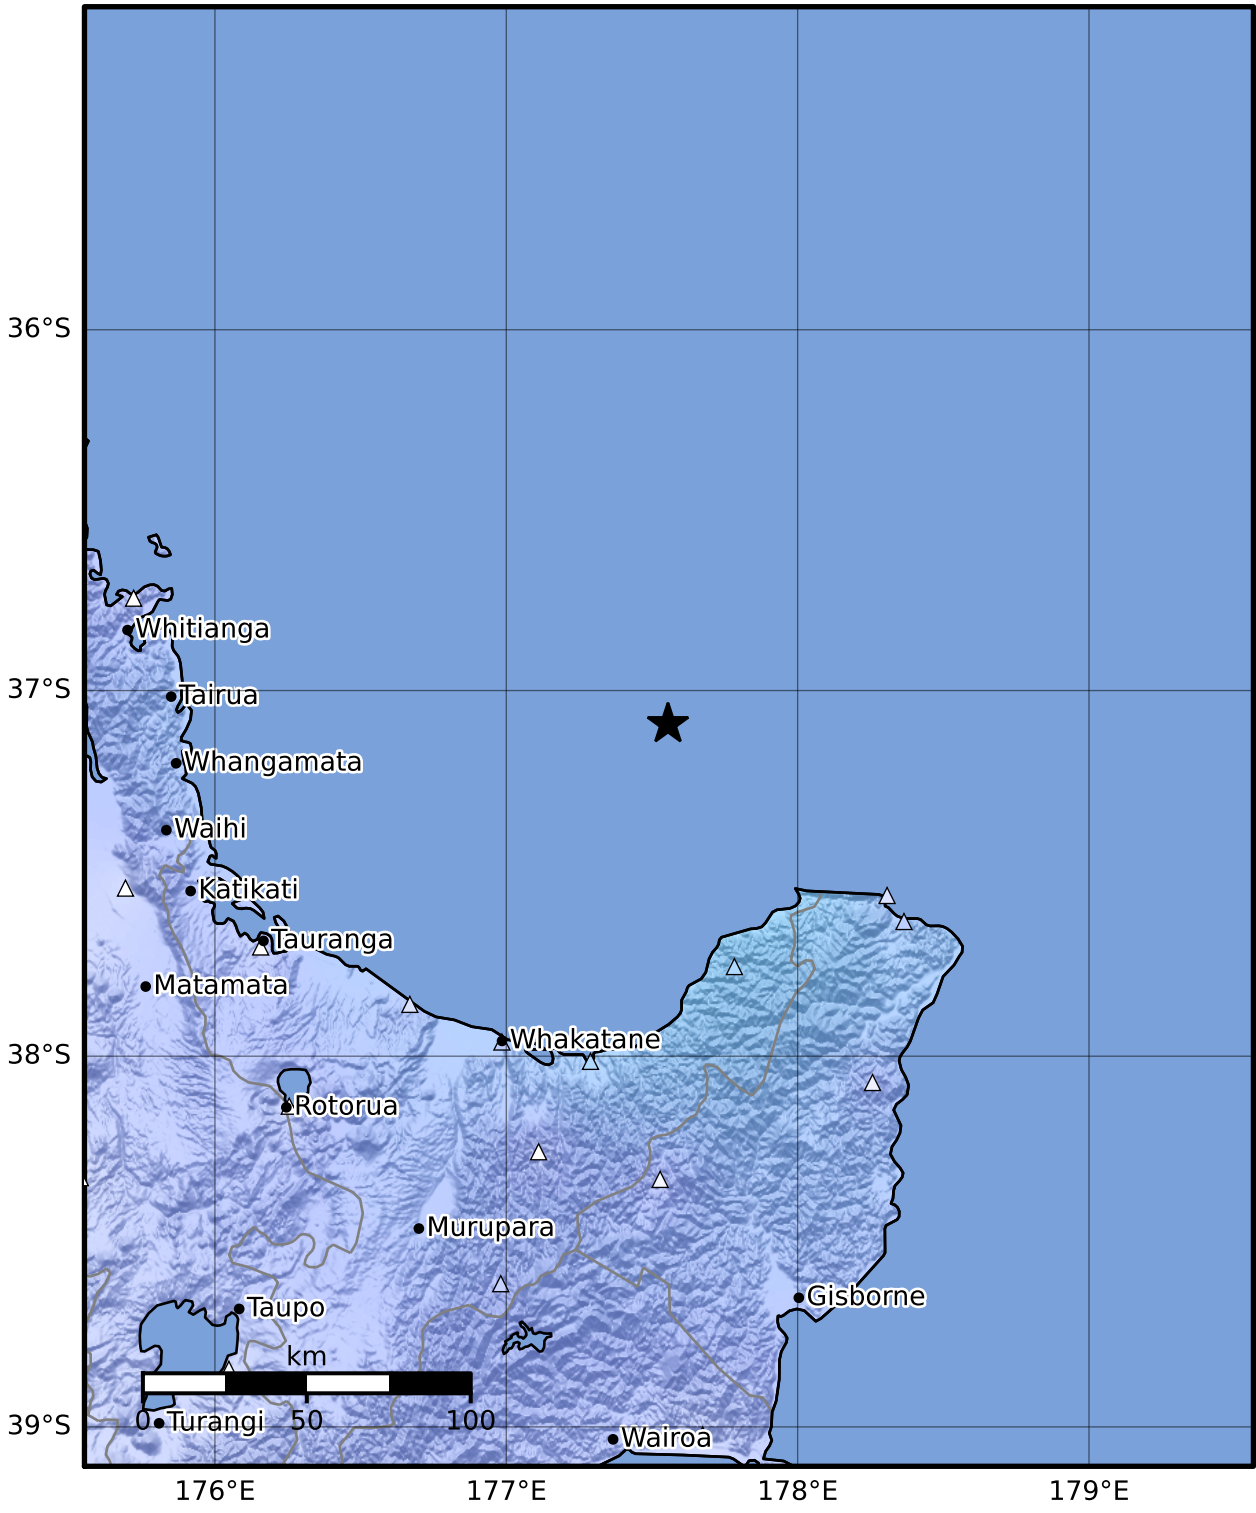

Macroseismic Intensity Map GNS Science

ShakeMap: Raukumara Plain

Feb 15, 2023 14:48:28 UTC M4.5 S37.09 E177.56 Depth: 98.2km ID:2023p123289

SHAKING	Not felt	Weak	Light	Moderate	Strong	Very strong	Severe	Violent	Extreme
DAMAGE	None	None	None	Very light	Light	Moderate	Moderate/heavy	Heavy	Very heavy
PGA(%g)	<0.0464	0.29	1.63	5.16	12.5	22.4	40.2	72.2	>129
PGV(cm/s)	<0.0215	0.125	1.04	4.31	14.5	26.4	48.3	88.4	>162
INTENSITY	I	II-III	IV	V	VI	VII	VIII	IX	X+

Scale based on Moratalla et al.(2021) and Worden et al.(2012) Version 7: Processed 2023-02-15T16:49:17Z

△ Seismic Instrument ○ Reported Intensity ★ Epicenter